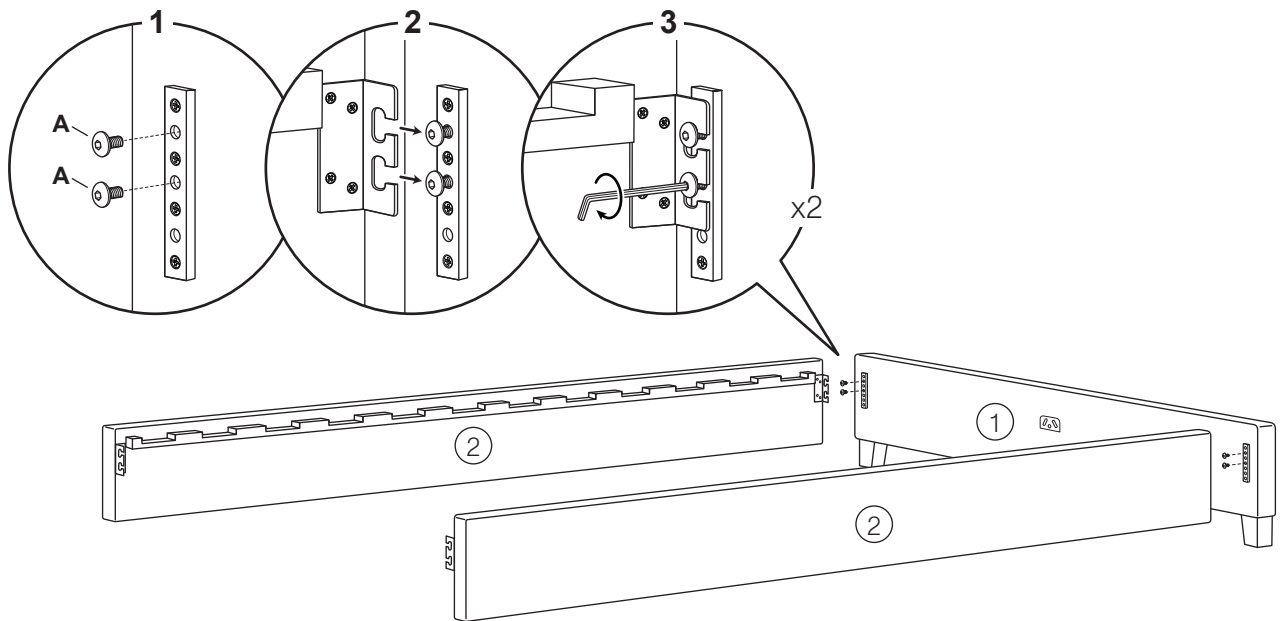

WOODWRIGHTS

ASSEMBLY INSTRUCTIONS

Abel Bed Base

Abel Bed Base

WW

PARTS & HARDWARE

① Headboard/Footboard x 2

② Side Rail x 2

③ Center Rail

④ Slats x 12

A x 8
Screw

B x 1
Allen Key

Abel Bed Base

WW

STEP ONE

STEP TWO

Abel Bed Base

WW

STEP THREE

STEP FOUR