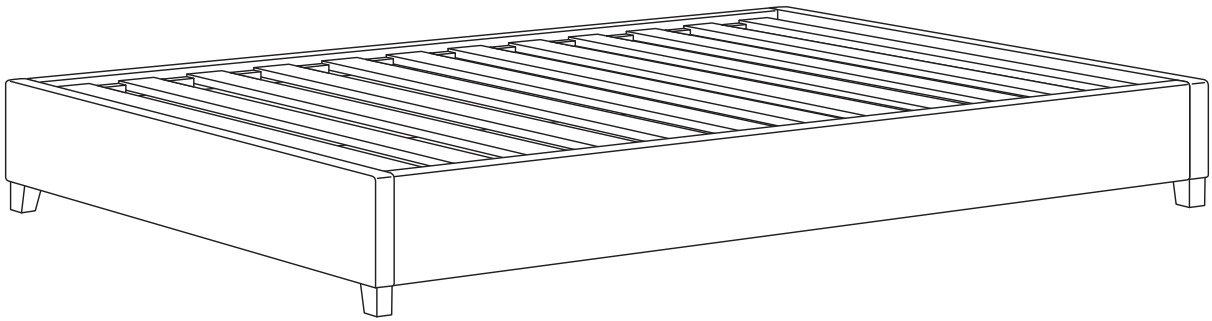

WOODWRIGHTS

ASSEMBLY INSTRUCTIONS

Abel Bed Base

Abel Bed Base

WW

PARTS & HARDWARE

① Headboard/Footboard x 2

② Side Rail x 2

③ Center Rail

④ Slats x 12

A x 8
Screw

B x 1
Allen Key

Abel Bed Base

WW

STEP ONE

STEP TWO

Abel Bed Base

WW

STEP THREE

STEP FOUR