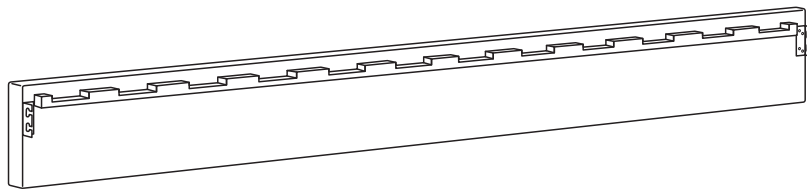

WOODWRIGHTS

ASSEMBLY INSTRUCTIONS

Abel Bed Base

Abel Bed Base

WW

PARTS & HARDWARE

① Headboard/Footboard x 2

② Side Rail x 2

③ Center Rail

④ Slats x 12

A x 8
Screw

B x 1
Allen Key

Abel Bed Base

WW

STEP ONE

STEP TWO