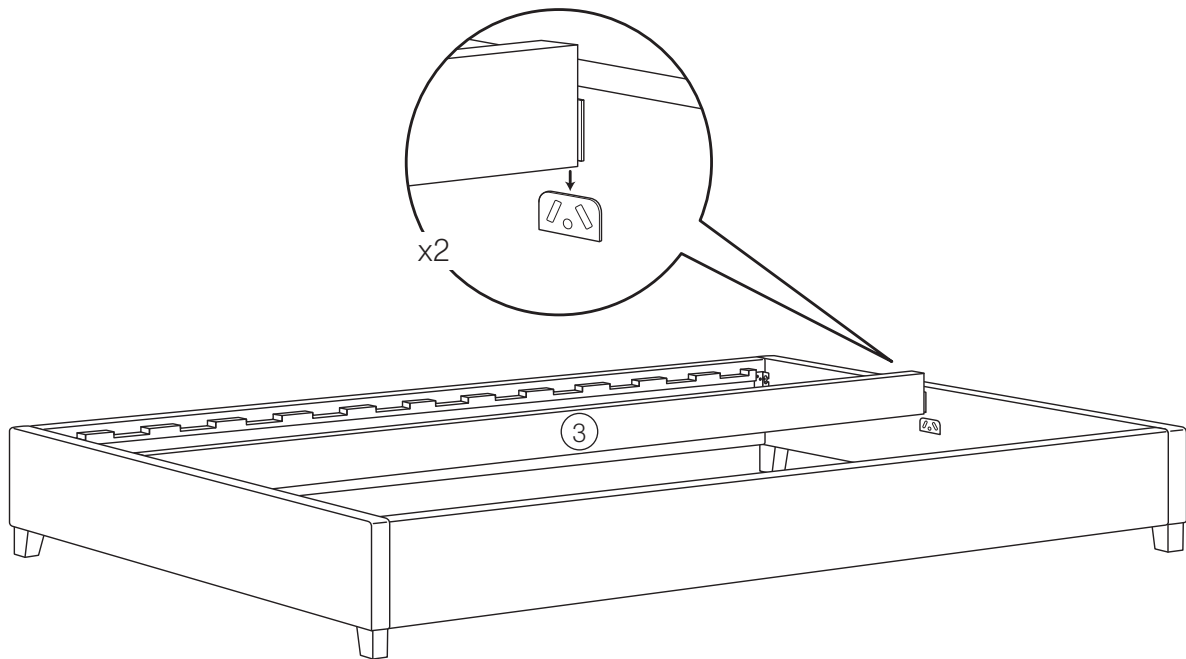

WOODWRIGHTS

ASSEMBLY INSTRUCTIONS

Abel Bed Base

Abel Bed Base

WW

PARTS & HARDWARE

① Headboard/Footboard x 2

② Side Rail x 2

③ Center Rail

④ Slats x 12

A x 8
Screw

B x 1
Allen Key

Abel Bed Base

WW

STEP ONE

STEP TWO

Abel Bed Base

WW

STEP THREE

STEP FOUR