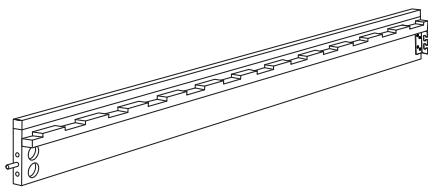

WOODWRIGHTS

ASSEMBLY INSTRUCTIONS

Brooklyn Slat Bed

Brooklyn Slat Bed

WW

PARTS & HARDWARE

① Headboard

② Footboard

③ Left Side Rail

④ Right Side Rail

⑤ Center Rail

⑥ Slats x 12

A x 4
Screw

B x 4
Cam Bolt

C x 4
Cam Lock

D x 1
Allen Key