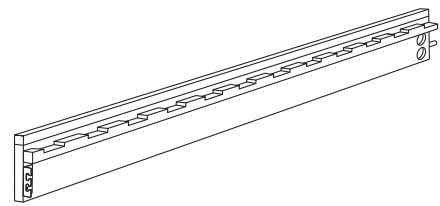

WOODWRIGHTS

ASSEMBLY INSTRUCTIONS

Brooklyn Slat Bed

Brooklyn Slat Bed

WW

PARTS & HARDWARE

① Headboard

② Footboard

③ Left Side Rail

④ Right Side Rail

⑤ Center Rail

⑥ Slats x 12

A x 4
Screw

B x 4
Cam Bolt

C x 4
Cam Lock

D x 1
Allen Key