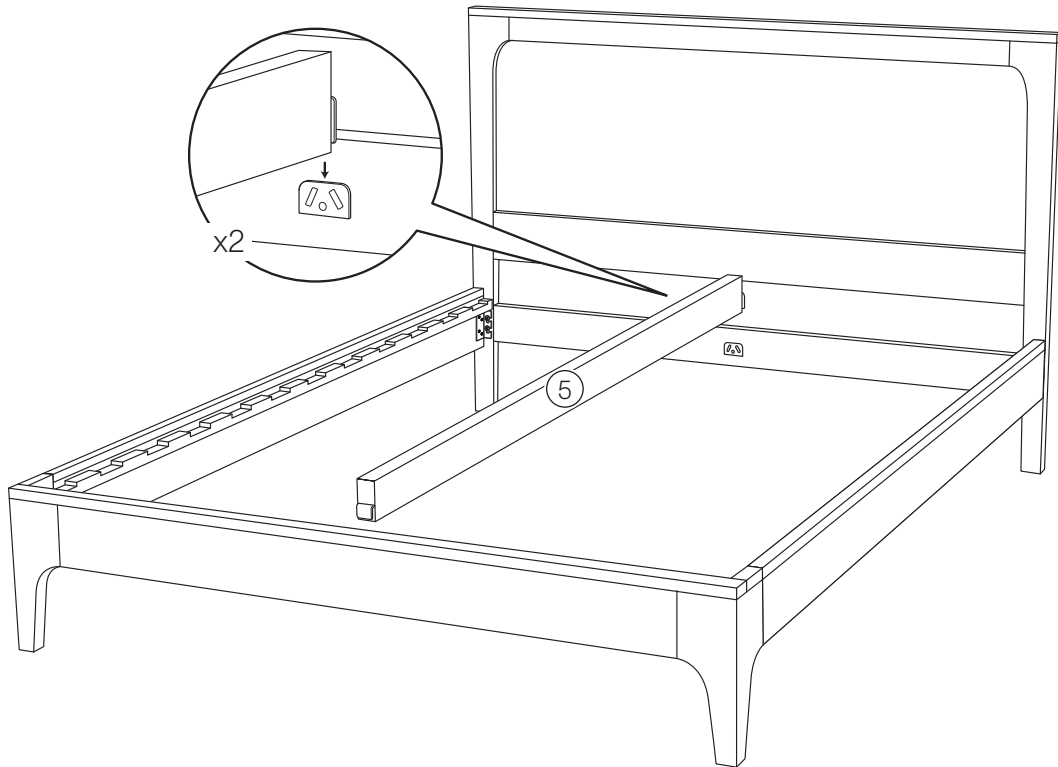

WOODWRIGHTS

ASSEMBLY INSTRUCTIONS

Brooklyn Slat Bed

Brooklyn Slat Bed

WW

PARTS & HARDWARE

① Headboard

② Footboard

③ Left Side Rail

④ Right Side Rail

⑤ Center Rail

⑥ Slats x 12

A x 4
Screw

B x 4
Cam Bolt

C x 4
Cam Lock

D x 1
Allen Key

Brooklyn Slat Bed

WW

STEP ONE

STEP TWO

Brooklyn Slat Bed

WW

STEP THREE

STEP FOUR