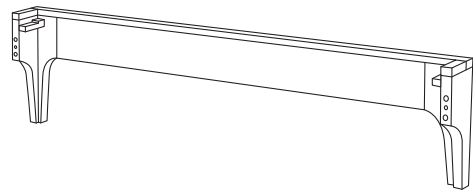

WOODWRIGHTS

ASSEMBLY INSTRUCTIONS

Brooklyn Slat Bed

Brooklyn Slat Bed

WW

PARTS & HARDWARE

① Headboard

② Footboard

③ Left Side Rail

④ Right Side Rail

⑤ Center Rail

⑥ Slats x 12

A x 4
Screw

B x 4
Cam Bolt

C x 4
Cam Lock

D x 1
Allen Key