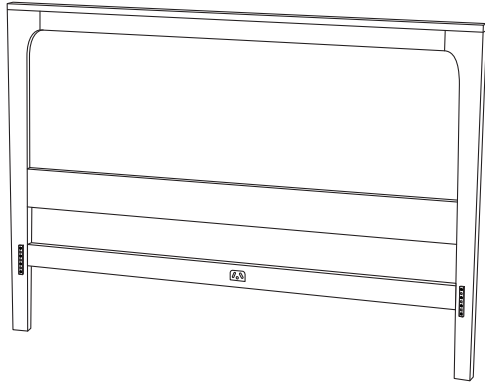

WOODWRIGHTS

ASSEMBLY INSTRUCTIONS

Brooklyn Slat Bed

Brooklyn Slat Bed

WW

PARTS & HARDWARE

① Headboard

② Footboard

③ Left Side Rail

④ Right Side Rail

⑤ Center Rail

⑥ Slats x 12

A x 4
Screw

B x 4
Cam Bolt

C x 4
Cam Lock

D x 1
Allen Key