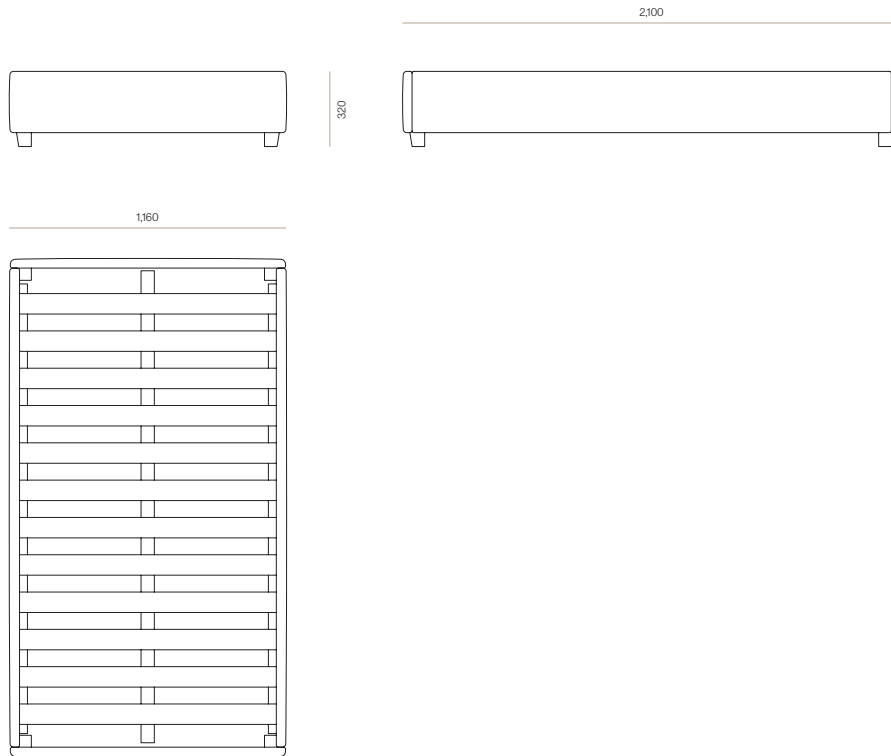

BEDROOM

Abel Bed Base

A timeless upholstered bed base, Abel offers paired back simplicity. Abel pairs well with our collection of upholstered headboards and can be tailored to fit your style and space.

DIMENSIONS

King Single	320H x 1160W x 2100D
Queen	320H x 1620W x 2100D
King	320H x 1730W x 2100D
Super King	320H x 1920W x 2100D

SPECIFICATIONS

- Solid ash or oak timber
- Upholstered surround with plain box seam detailing
- Solid slats
- Provision for mounting to headboards
- Polished in a durable matt 2-pack lacquer
- Transported in parts and requires simple assembly

WOODWRIGHTS

ABEL KING SINGLE BED BASE

CODE 7907

ABEL QUEEN BED BASE

CODE 7906

WOODWRIGHTS

ABEL KING BED BASE

CODE 6762