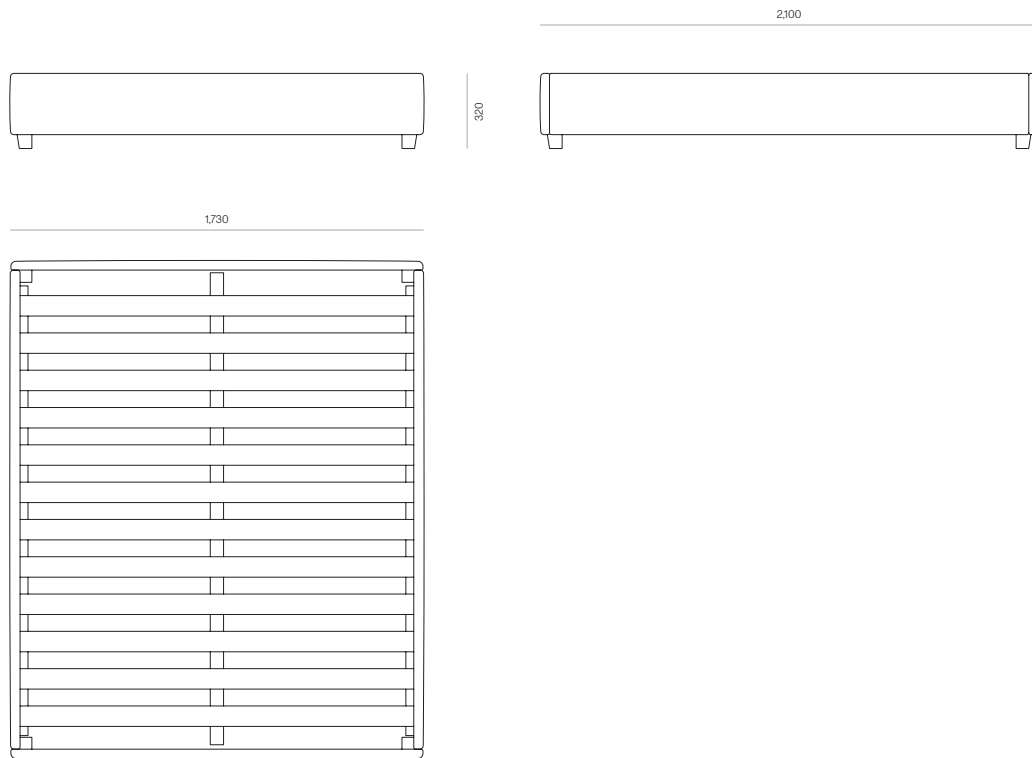

BEDROOM

Abel Bed Base

A timeless upholstered bed base, Abel offers paired back simplicity. Abel pairs well with our collection of upholstered headboards and can be tailored to fit your style and space.

DIMENSIONS

King Single	320H x 1160W x 2100D
Queen	320H x 1620W x 2100D
King	320H x 1730W x 2100D
Super King	320H x 1920W x 2100D

SPECIFICATIONS

- Solid ash or oak timber
- Upholstered surround with plain box seam detailing
- Solid slats
- Provision for mounting to headboards
- Polished in a durable matt 2-pack lacquer
- Transported in parts and requires simple assembly

WOODWRIGHTS

ABEL KING SINGLE BED BASE

CODE 7907

ABEL QUEEN BED BASE

CODE 7906

WOODWRIGHTS

ABEL KING BED BASE

CODE 6762

ABEL SUPER KING BED BASE

CODE 7905