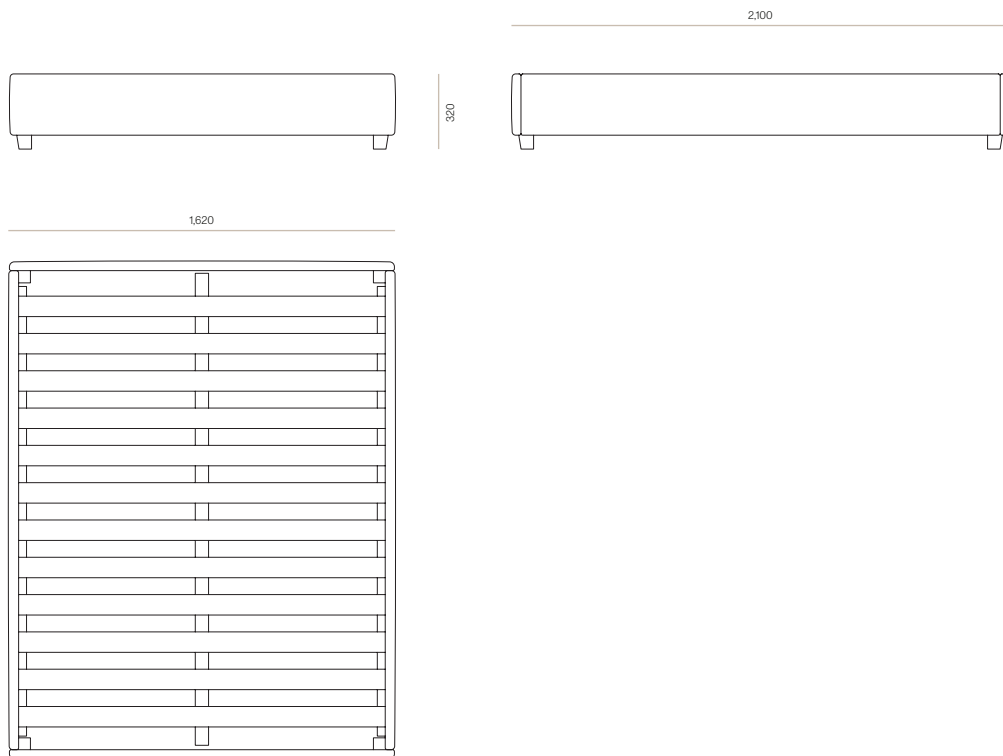

BEDROOM

Abel Bed Base

A timeless upholstered bed base, Abel offers paired back simplicity. Abel pairs well with our collection of upholstered headboards and can be tailored to fit your style and space.

DIMENSIONS

King Single	320H x 1160W x 2100D
Queen	320H x 1620W x 2100D
King	320H x 1730W x 2100D
Super King	320H x 1920W x 2100D

SPECIFICATIONS

- Solid ash or oak timber
- Upholstered surround with plain box seam detailing
- Solid slats
- Provision for mounting to headboards
- Polished in a durable matt 2-pack lacquer
- Transported in parts and requires simple assembly

WOODWRIGHTS

ABEL KING SINGLE BED BASE

CODE 7907

ABEL QUEEN BED BASE

CODE 7906

WOODWRIGHTS

ABEL KING BED BASE

CODE 6762

ABEL SUPER KING BED BASE

CODE 7905