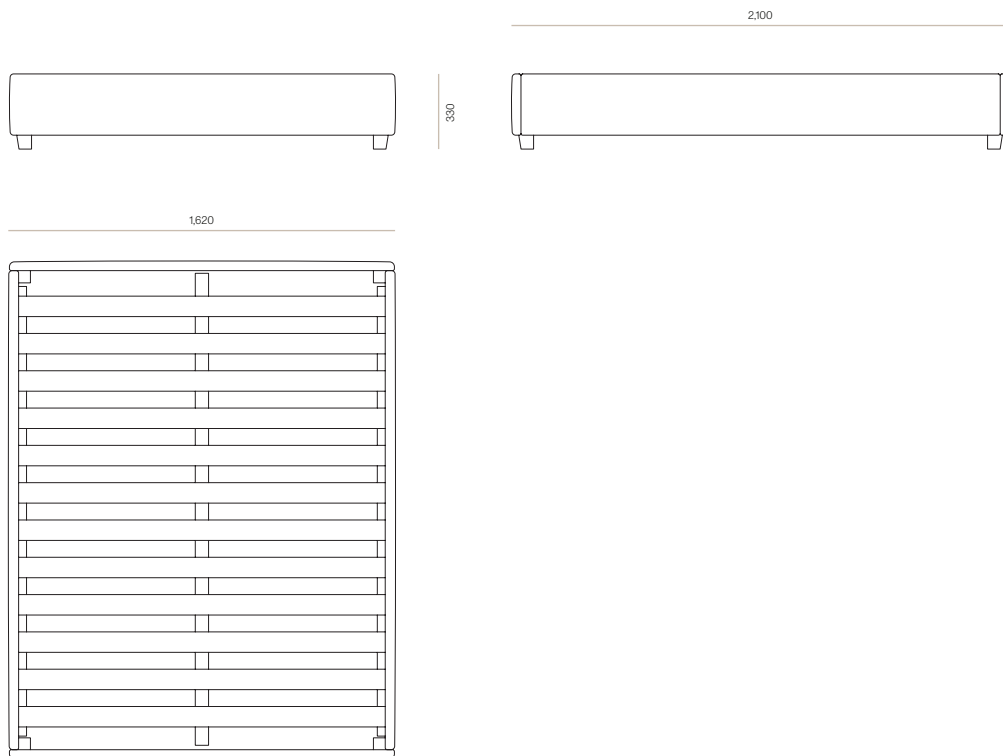

BEDROOM

Abel Bed Base

A timeless upholstered bed base, Abel offers paired back simplicity. Abel pairs well with our collection of upholstered headboards and can be tailored to fit your style and space.

DIMENSIONS

King Single	330H x 1160W x 2100D
Queen	330H x 1620W x 2100D
King	330H x 1730W x 2100D
Super King	330H x 1920W x 2100D

SPECIFICATIONS

- Solid ash or oak timber
- Upholstered surround with plain box seam detailing
- Solid slats
- Provision for mounting to headboards
- Polished in a durable matt 2-pack lacquer
- Transported in parts and requires simple assembly

WOODWRIGHTS

ABEL KING SINGLE BED BASE

CODE 7907

ABEL QUEEN BED BASE

CODE 7906

WOODWRIGHTS

ABEL KING BED BASE

CODE 6762

ABEL SUPER KING BED BASE

CODE 7905