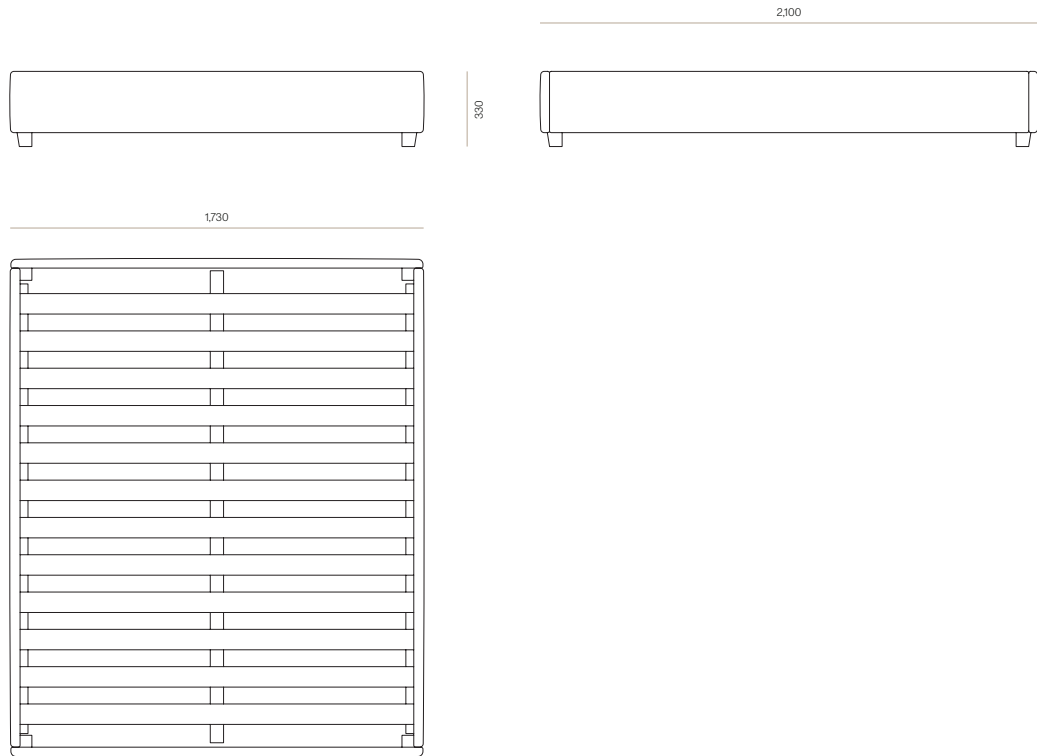

BEDROOM

Abel Bed Base

A timeless upholstered bed base, Abel offers paired back simplicity. Abel pairs well with our collection of upholstered headboards and can be tailored to fit your style and space.

DIMENSIONS

King Single	330H x 1160W x 2100D
Queen	330H x 1620W x 2100D
King	330H x 1730W x 2100D
Super King	330H x 1920W x 2100D

SPECIFICATIONS

- Solid ash or oak timber
- Upholstered surround with plain box seam detailing
- Solid slats
- Provision for mounting to headboards
- Polished in a durable matt 2-pack lacquer
- Transported in parts and requires simple assembly

WOODWRIGHTS

ABEL KING SINGLE BED BASE

CODE 7907

ABEL QUEEN BED BASE

CODE 7906

WOODWRIGHTS

ABEL KING BED BASE

CODE 6762

ABEL SUPER KING BED BASE

CODE 7905