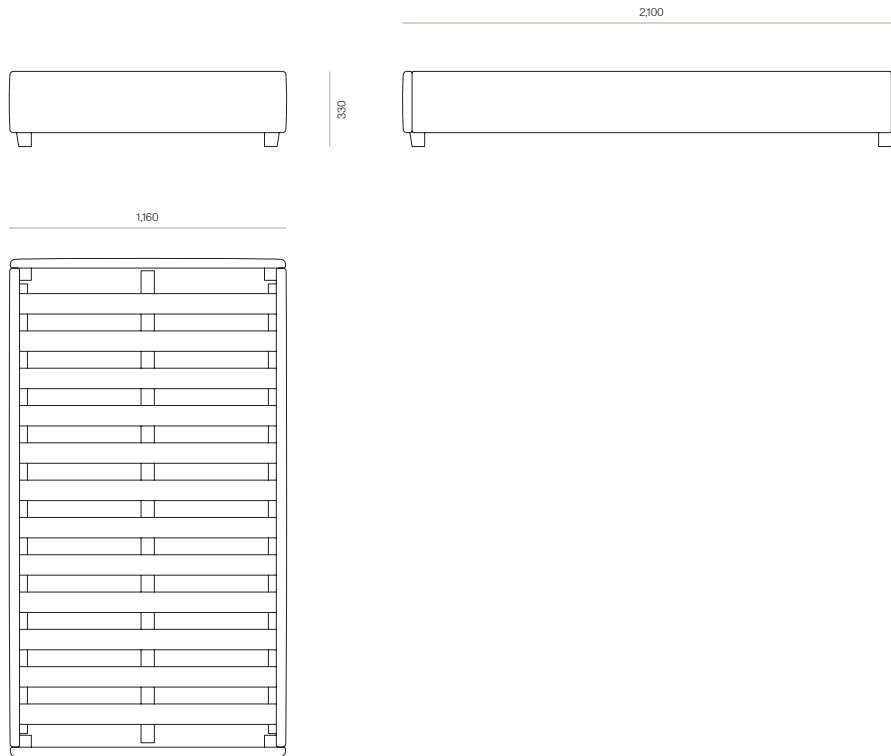

BEDROOM

Abel Bed Base

A timeless upholstered bed base, Abel offers paired back simplicity. Abel pairs well with our collection of upholstered headboards and can be tailored to fit your style and space.

DIMENSIONS

King Single	330H x 1160W x 2100D
Queen	330H x 1620W x 2100D
King	330H x 1730W x 2100D
Super King	330H x 1920W x 2100D

SPECIFICATIONS

- Solid ash or oak timber
- Upholstered surround with plain box seam detailing
- Solid slats
- Provision for mounting to headboards
- Polished in a durable matt 2-pack lacquer
- Transported in parts and requires simple assembly

WOODWRIGHTS

ABEL KING SINGLE BED BASE

CODE 7907

ABEL QUEEN BED BASE

CODE 7906

WOODWRIGHTS

ABEL KING BED BASE

CODE 6762