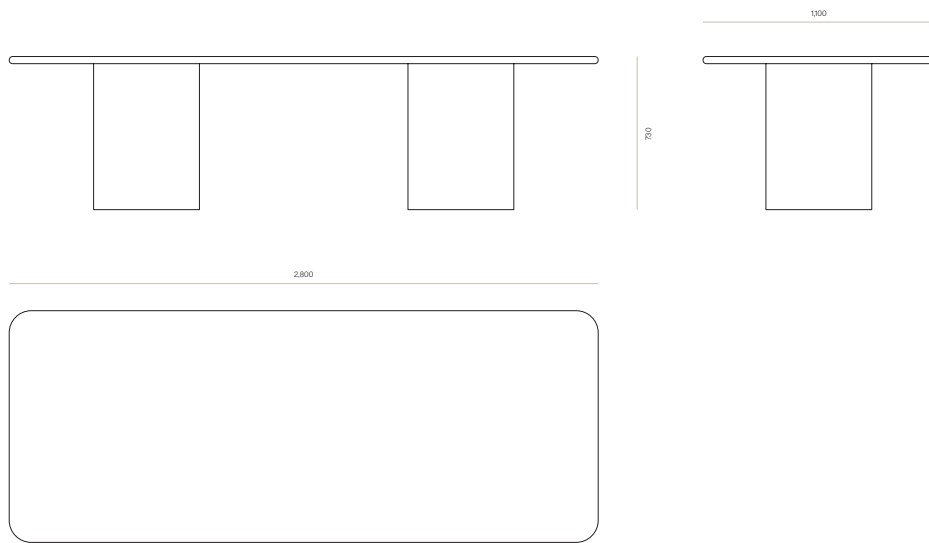

DINING

Abode Rectangle Dining Table

With an inviting silhouette, Abode features a distinctive dual square pedestal base with rounded corners. Abode is a rectangular, solid timber dining table suitable for a range of spaces.

DIMENSIONS

730H x 2600W x 1100D

730H x 2800W x 1100D

730H x 3000W x 1100D

SPECIFICATIONS

- Solid ash or oak timber
- Dual pedestal base design with radius edges
- 30mm solid timber top
- Ballnose profile around edge of top
- Polished in a durable matt 2-pack lacquer
- Fully assembled

WOODWRIGHTS

2600W - 6-8 SEATER

CODE 8161

2800W - 6-8 SEATER

CODE 8253

WOODWRIGHTS

3000W - 8-10 SEATER

CODE 8254