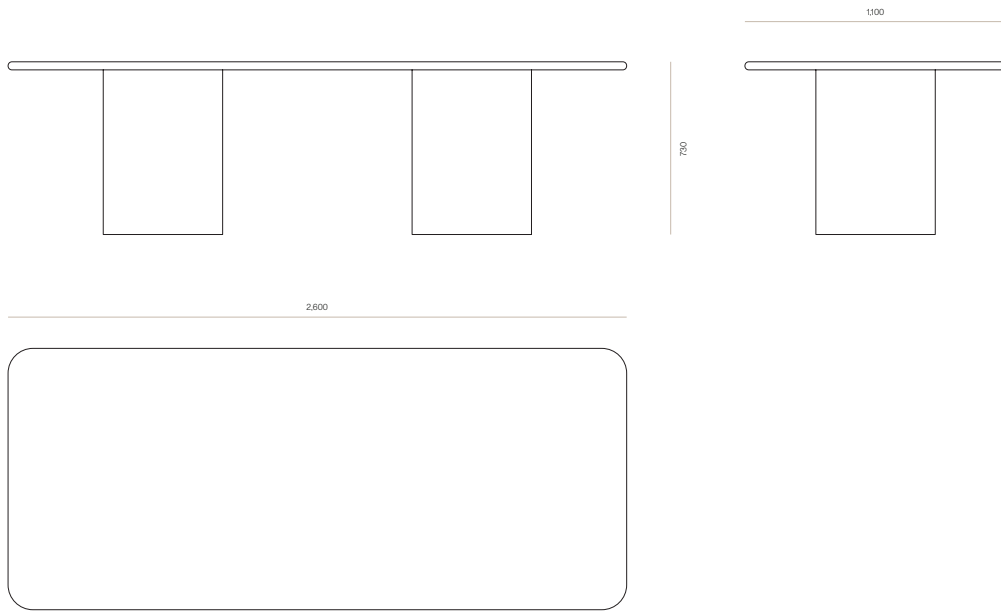

WOODWRIGHTS

2600W - 6-8 SEATER

CODE 8161