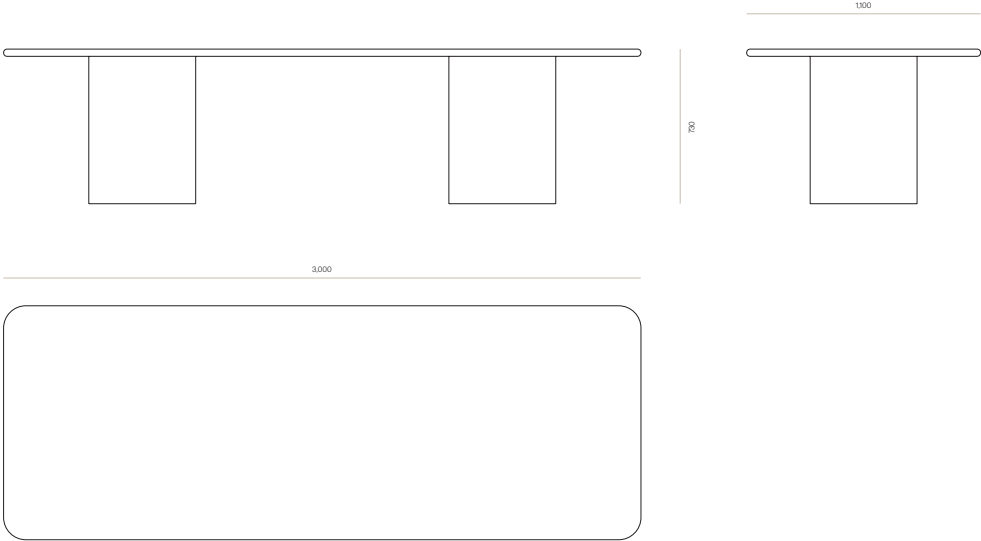

DINING

Abode Rectangle Dining Table

With an inviting silhouette, Abode features a distinctive dual square pedestal base with rounded corners. Abode is a rectangular, solid timber dining table suitable for a range of spaces.

DIMENSIONS

730H x 2600W x 1100D

730H x 2800W x 1100D

730H x 3000W x 1100D

SPECIFICATIONS

- Solid ash or oak timber
- Dual pedestal base design with radius edges
- 30mm solid timber top
- Ballnose profile around edge of top
- Polished in a durable matt 2-pack lacquer
- Fully assembled

WOODWRIGHTS

2600W - 6-8 SEATER

CODE 8161

2800W - 6-8 SEATER

CODE 8253

WOODWRIGHTS

3000W - 8-10 SEATER

CODE 8254

WOODWRIGHTS

SEATING CONFIGURATIONS

Based on a standard 550W Dining Chair

ABODE TABLE

8161 - 2600W
6-8 SEATER

8253 - 2800W
6-8 SEATER

8254 - 3000W
8-10 SEATER