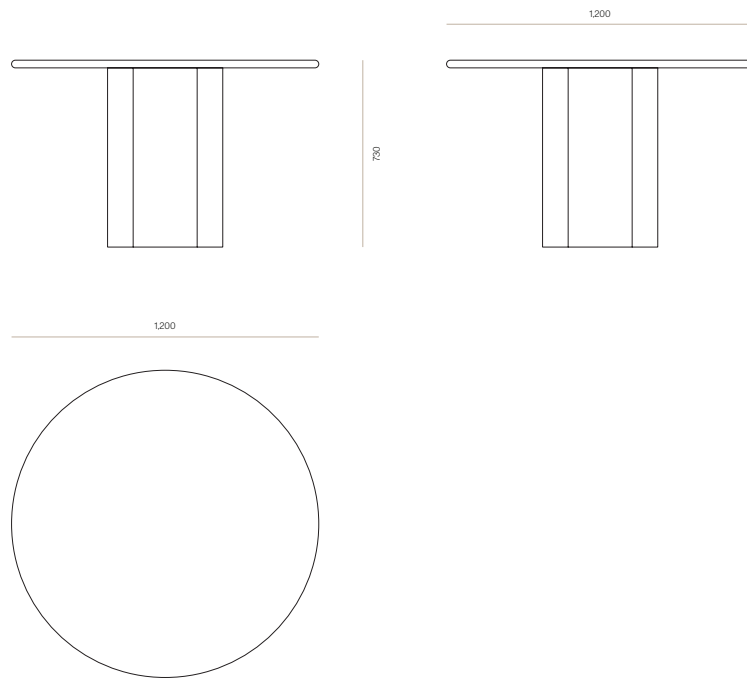

DINING

Abode Round Pedestal Table

With an inviting silhouette, Abode features a distinctive square pedestal base with rounded corners. Abode is a circular, solid timber dining table suitable for a range of spaces.

DIMENSIONS

730H x 1200dia

730H x 1400dia

730H x 1600dia

SPECIFICATIONS

- Solid ash or oak timber
- 30mm solid timber top
- Pedestal base design with radius edges
- Ballnose profile around edge of top
- Polished in a durable matt 2-pack lacquer
- Fully assembled

WOODWRIGHTS

ABODE 1200DIA ROUND PEDESTAL TABLE

CODE 7784

ABODE 1400DIA ROUND PEDESTAL TABLE

CODE 7769

WOODWRIGHTS

ABODE 1600DIA ROUND PEDESTAL TABLE

CODE 7993