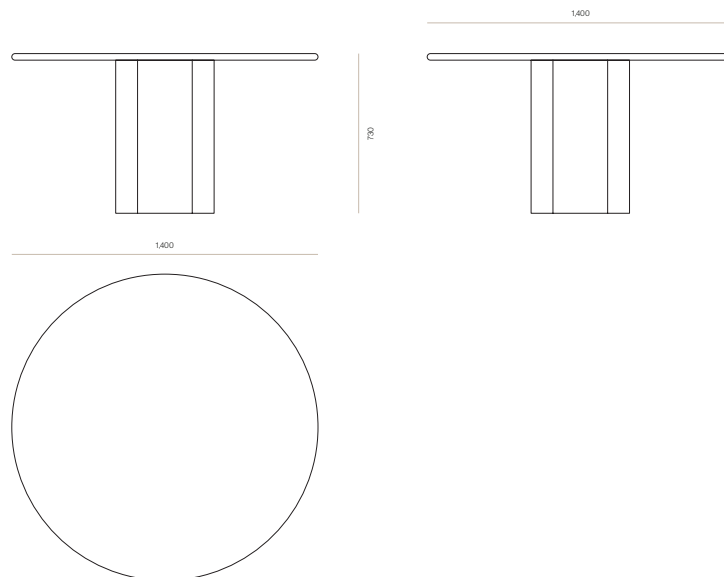

DINING

Abode Round Pedestal Table

With an inviting silhouette, Abode features a distinctive square pedestal base with rounded corners. Abode is a circular, solid timber dining table suitable for a range of spaces.

DIMENSIONS

730H x 1200dia

730H x 1400dia

730H x 1600dia

SPECIFICATIONS

- Solid ash or oak timber
- 30mm solid timber top
- Pedestal base design with radius edges
- Ballnose profile around edge of top
- Polished in a durable matt 2-pack lacquer
- Fully assembled

WOODWRIGHTS

ABODE 1200DIA ROUND PEDESTAL TABLE

CODE 7784

ABODE 1400DIA ROUND PEDESTAL TABLE

CODE 7769

WOODWRIGHTS

ABODE 1600DIA ROUND PEDESTAL TABLE

CODE 7993