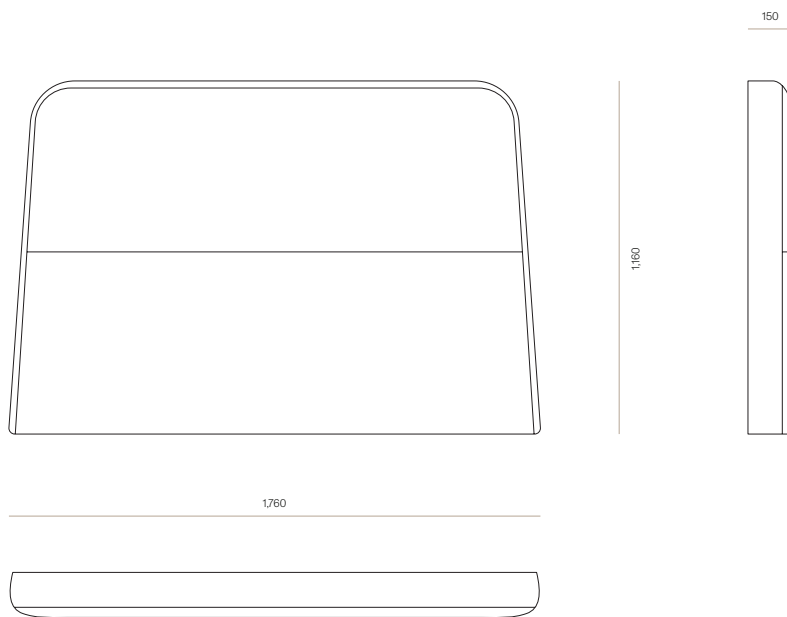

#### DIMENSIONS

King Single	1160H x 1300W x 150D
Queen	1160H x 1760W x 150D
King	1160H x 1900W x 150D
Super King	1160H x 2060W x 150D

#### SPECIFICATIONS

- Angled sides and radius top corners
- Medium-density foam with a fibre wrap
- Piping around outside edge
- Horizontal seam through centre of headboard (front face)
- Custom cutouts for power points, switches and/or lighting available upon request
- Option of split-batten fixing to wall or free-standing
- Excludes any installation required

# WOODWRIGHTS

ARLO UPHOLSTERED HEADBOARD - KING SINGLE

CODE 9356

ARLO UPHOLSTERED HEADBOARD - QUEEN

CODE 9357