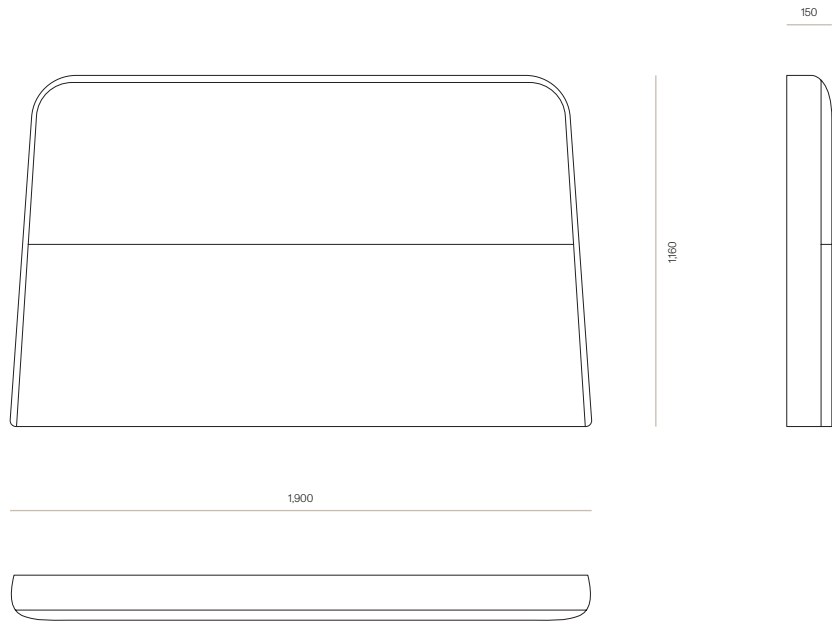

WOODWRIGHTS

ARLO UPHOLSTERED HEADBOARD - KING

CODE 9358