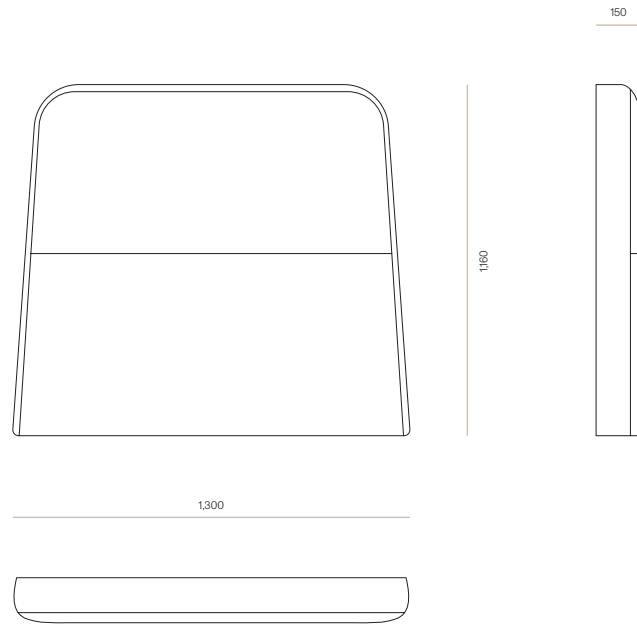

WOODWRIGHTS

ARLO UPHOLSTERED HEADBOARD - KING SINGLE

CODE 9356