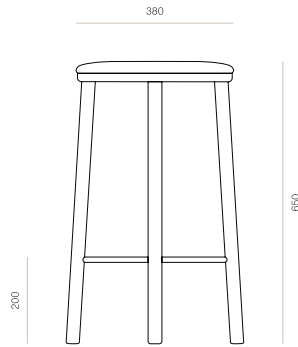

BAR STOOLS

August Bar Stool

August is a considered bar stool defined by its honest structure and balanced proportions. A solid timber frame is paired with a metal foot ring, introducing durability and a refined point of contrast, while an upholstered seat adds comfort and softness.

DIMENSIONS

650H x 440W x 440D

750H x 450W x 450D

METERAGE

Fabric - 0.5m

SPECIFICATIONS

- Solid ash or oak timber
- Rounded dowel legs
- Fixed upholstered seat
- Metal foot ring notched into legs
- Polished in a durable 2-pack lacquer
- Fully assembled

WOODWRIGHTS

AUGUST BAR STOOL - 650H

CODE 12430

AUGUST BAR STOOL - 750H

CODE 12531