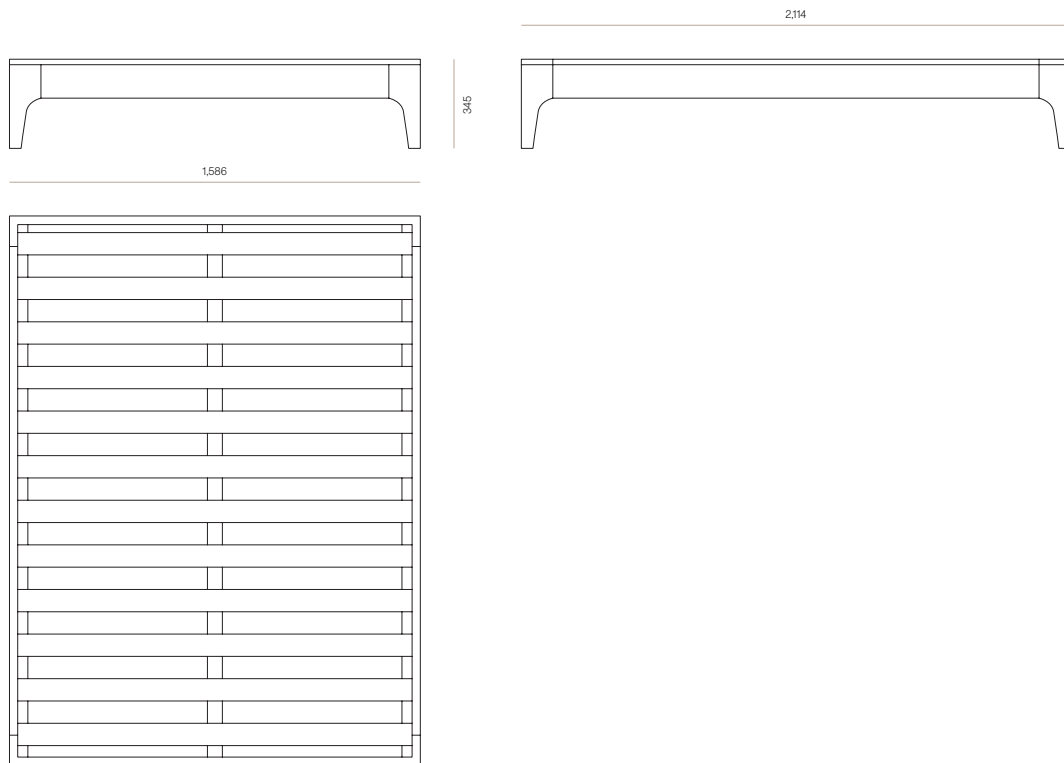

BEDROOM

Brooklyn Bed Base - No Headboard

Minimal & elegant, Brooklyn offers a well-proportioned silhouette with tapered and bevelled legs. A solid slat bed base with a robust form and structure.

DIMENSIONS

King Single	345H x 1436W x 2114D
Queen	345H x 1586W x 2114D
King	345H x 1750W x 2114D
Super King	345H x 1886W x 2114D

SPECIFICATIONS

- Solid ash or oak timber
- 10mm radius on all corners
- Solid pine slats
- Polished in a durable 2-pack lacquer
- Centre rail for support
- Fully assembled with delivery option 2
- Transported in parts and requires simple assembly
—Refer to assembly instructions

WOODWRIGHTS

Brooklyn King Single Bed Base - No Headboard

CODE 4050

Brooklyn Queen Bed Base - No Headboard

CODE 4049

WOODWRIGHTS

Brooklyn King Bed Base - No Headboard

CODE 4048

Brooklyn Ash Super King Bed Base - No Headboard

CODE 921