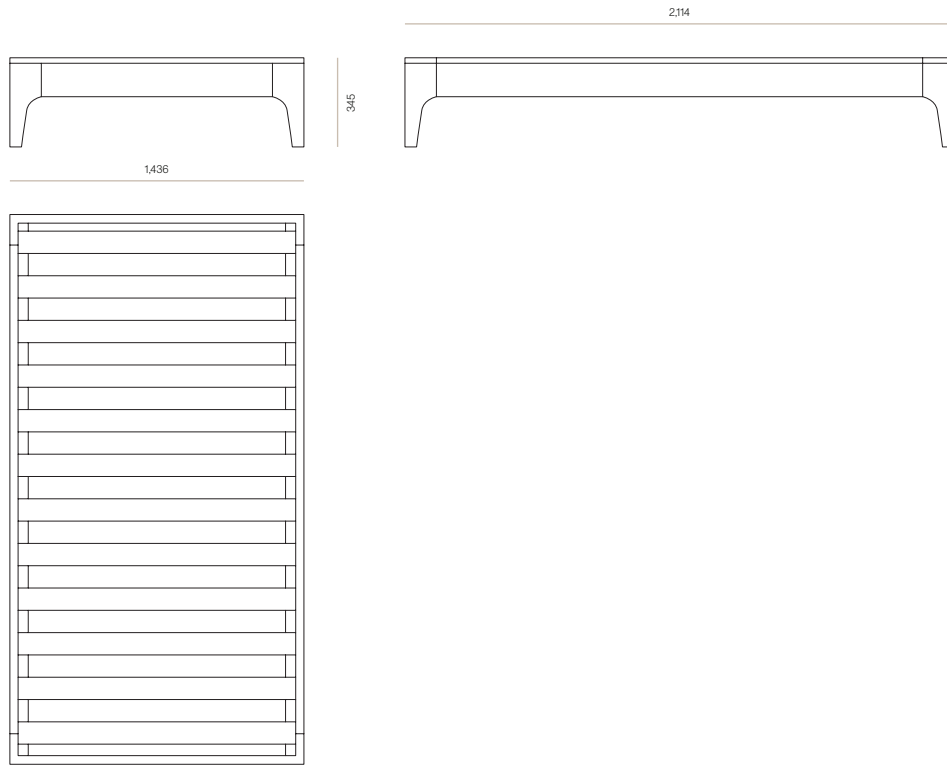

WOODWRIGHTS

Brooklyn King Single Bed Base - No Headboard

CODE 4050