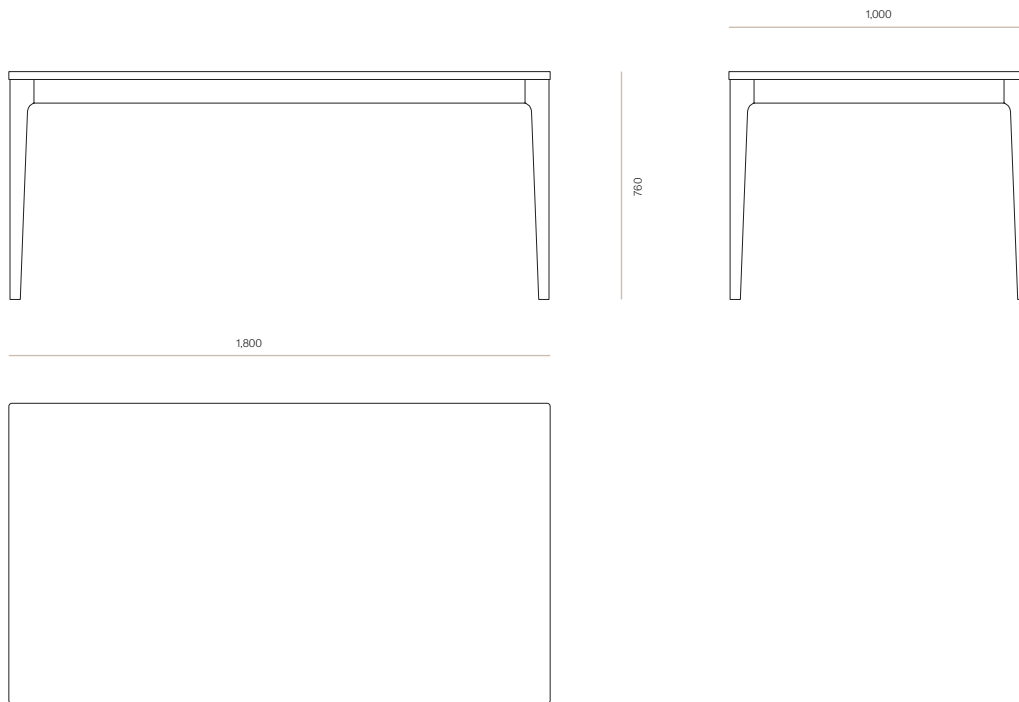

WOODWRIGHTS

DINING

Brooklyn Dining Table

Minimal & elegant, Brooklyn features a refined top with tapered and bevelled legs. A well-proportioned dining table with timber and finish options to suit your space.

DIMENSIONS

760H x 1800W x 1000D

760H x 2000W x 1000D

760H x 2200W x 1000D

760H x 2400W x 1000D

760H x 2600W x 1000D

760H x 2800W x 1000D

760H x 3000W x 1000D

SPECIFICATIONS

- Solid ash or oak timber
- Curved leg profile
- 10mm radius on front corners
- Polished in a durable 2 pack lacquer
- Fully assembled with delivery option 2
- Table top and legs transported seperately and require simple assembly using hardware provided

Made to order in New Zealand by Woodwrights

WOODWRIGHTS

Brooklyn Dining Table 1800W

CODE 4373

Brooklyn Dining Table 2000W

CODE 4699

WOODWRIGHTS

Brooklyn Dining Table 2200W