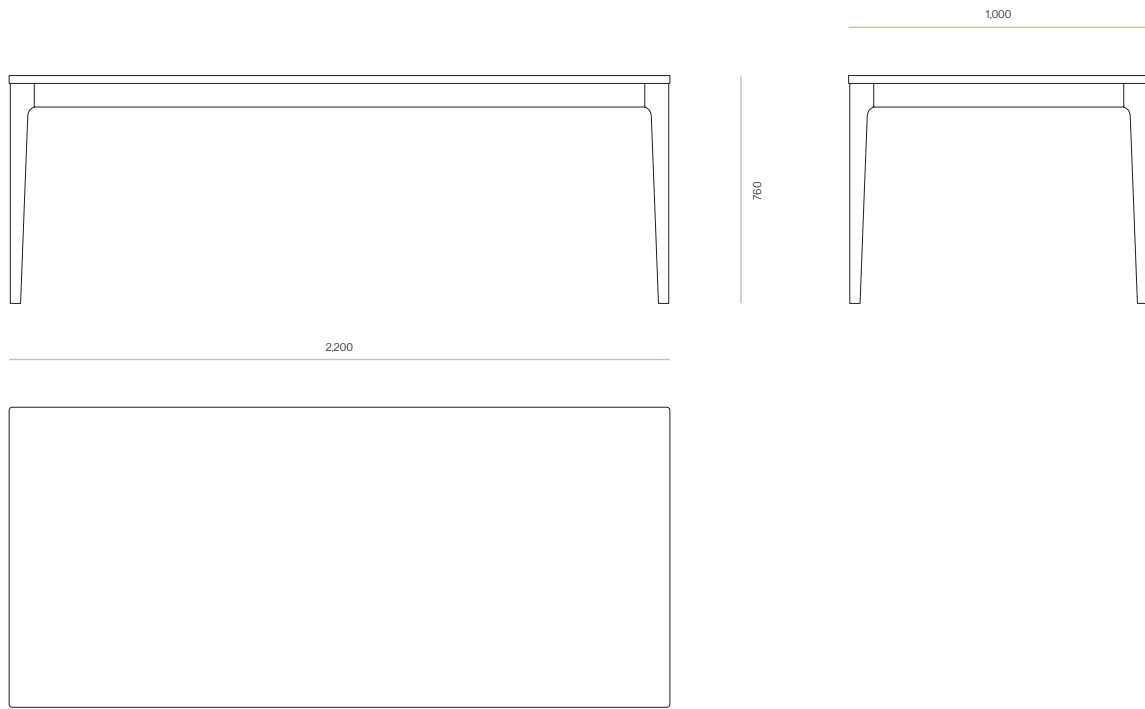

WOODWRIGHTS

Brooklyn Dining Table 2200W

CODE 3568