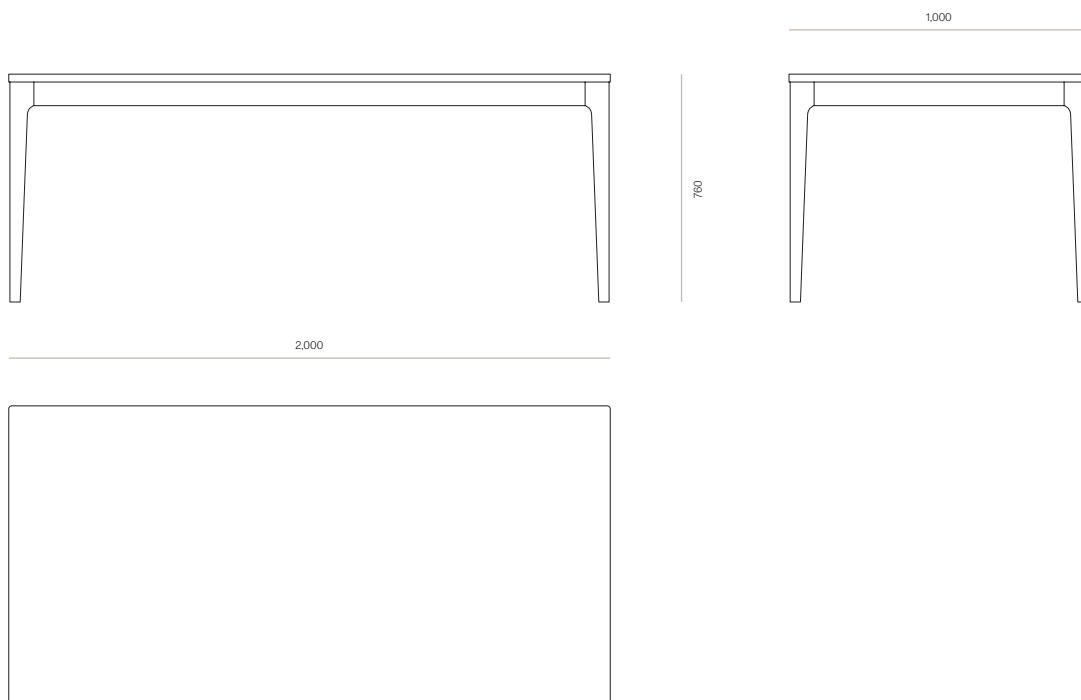

WOODWRIGHTS

DINING

Brooklyn Dining Table

Minimal & elegant, Brooklyn features a refined top with tapered and bevelled legs. A well-proportioned dining table with timber and finish options to suit your space.

DIMENSIONS

760H x 1800W x 1000D

760H x 2000W x 1000D

760H x 2200W x 1000D

760H x 2400W x 1000D

760H x 2600W x 1000D

760H x 2800W x 1000D

760H x 3000W x 1000D

SPECIFICATIONS

- Solid ash or oak timber
- Curved leg profile
- 10mm radius on front corners
- Polished in a durable 2 pack lacquer
- Fully assembled with delivery option 2
- Table top and legs transported seperately and require simple assembly using hardware provided

Made to order in New Zealand by Woodwrights

WOODWRIGHTS

Brooklyn Dining Table 1800W

CODE 4373

Brooklyn Dining Table 2000W

CODE 4699

WOODWRIGHTS

Brooklyn Dining Table 2200W