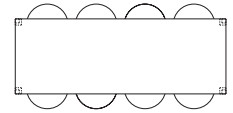

5466 - 2800W
6-8 SEATER