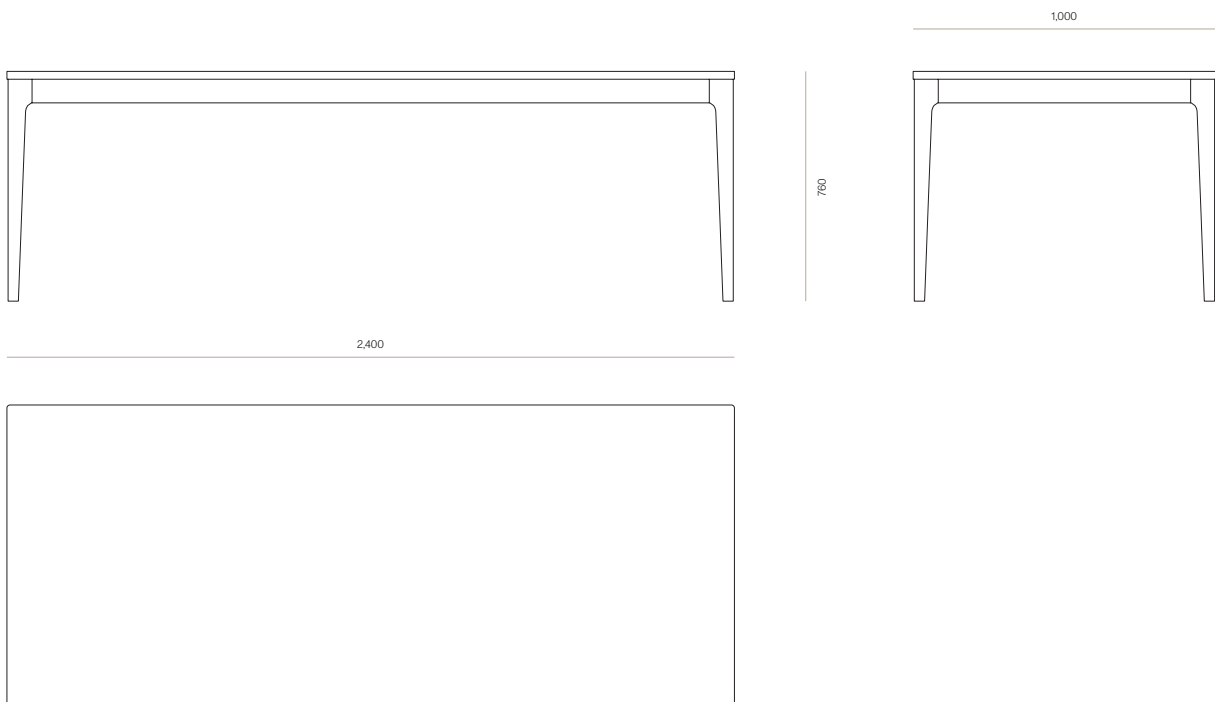

2400W - 6-8 SEATER

CODE 4243