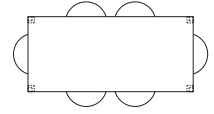

DIMENSIONS

760H x 1800W x 1000D

760H x 2000W x 1000D

760H x 2200W x 1000D

760H x 2400W x 1000D

760H x 2600W x 1000D

760H x 2800W x 1000D

760H x 3000W x 1000D

WOODWRIGHTS

SEATING CONFIGURATIONS

Based on a standard 550W Dining Chair

BROOKLYN TABLE

4373 - 1800W
4-6 SEATER

4699 - 2000W
4-6 SEATER

3568 - 2200W
4-6 SEATER

4243 - 2400W
6-8 SEATER