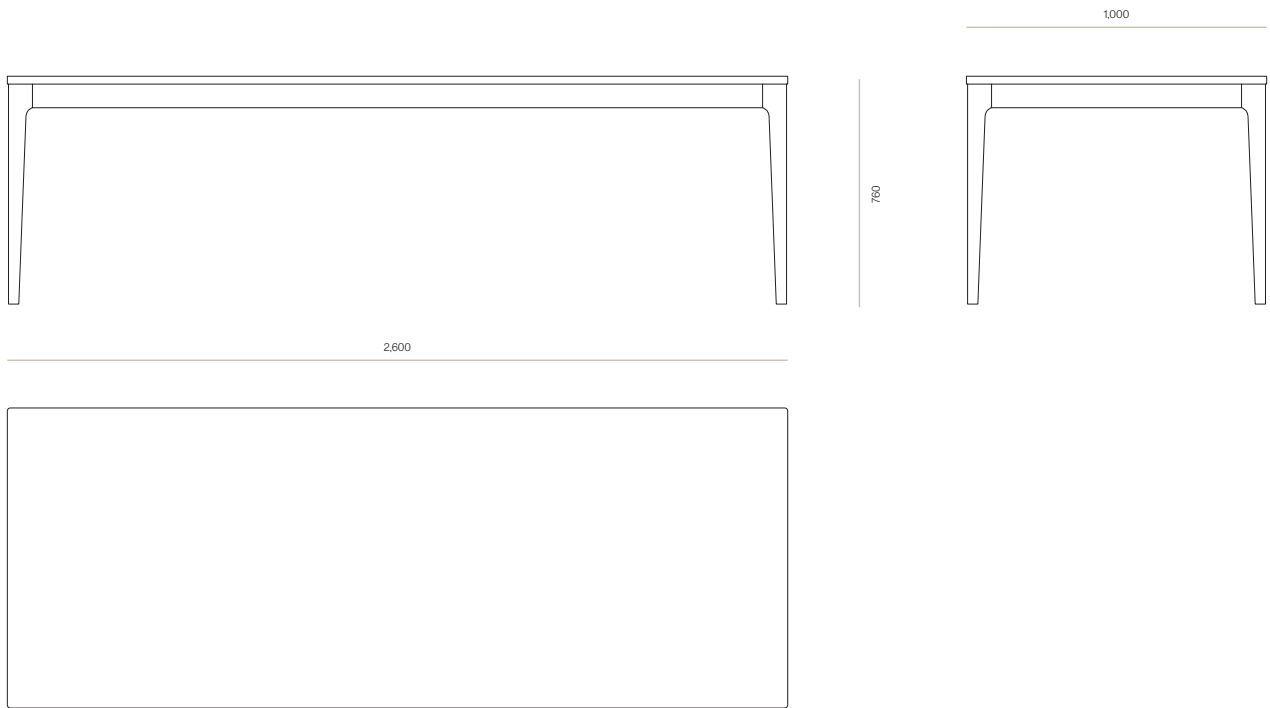

WOODWRIGHTS

2600W - 6-8 SEATER

CODE 3580