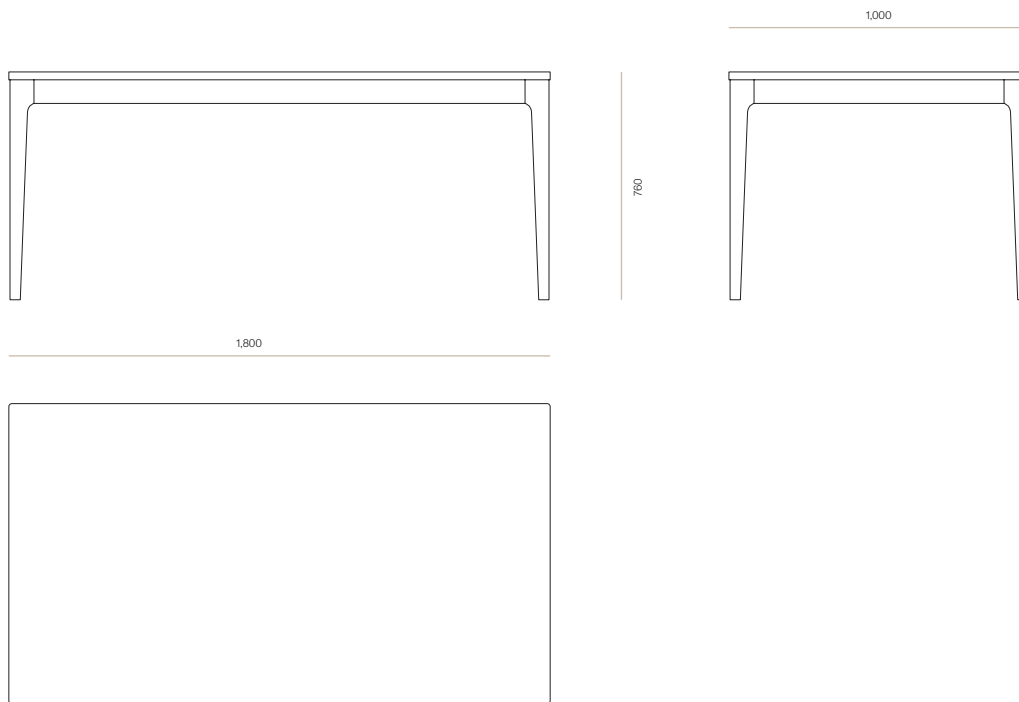

WOODWRIGHTS

1800W - 4-6 SEATER

CODE 4373