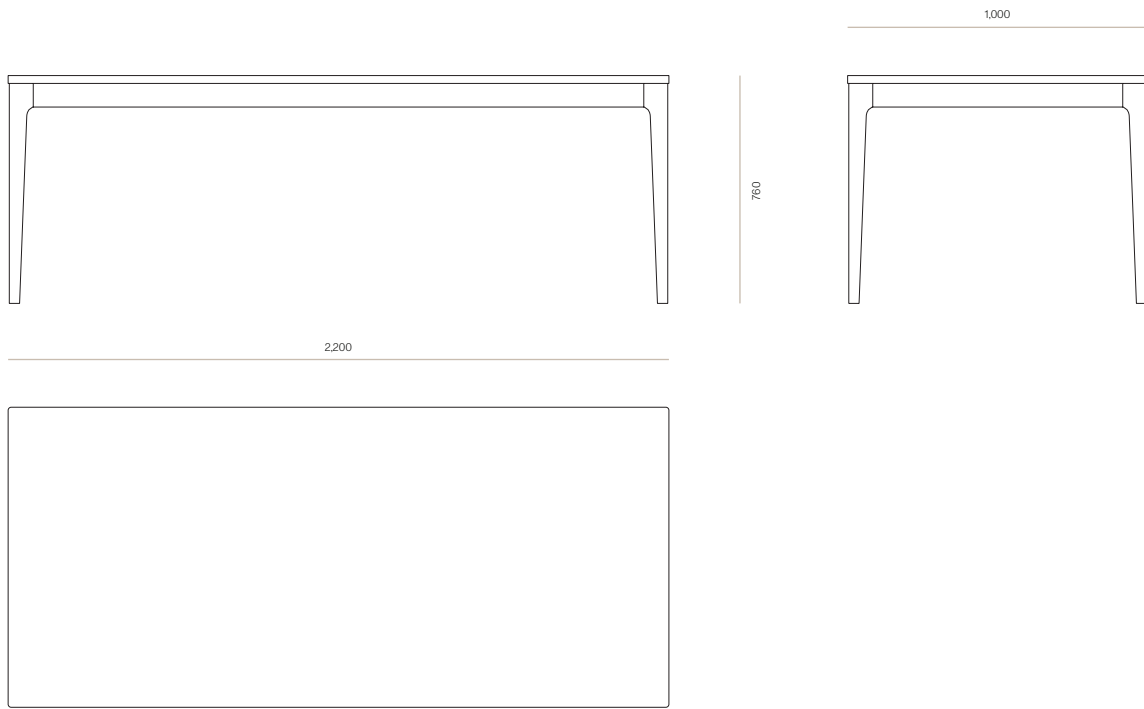

WOODWRIGHTS

2200W - 4-6 SEATER

CODE 3568