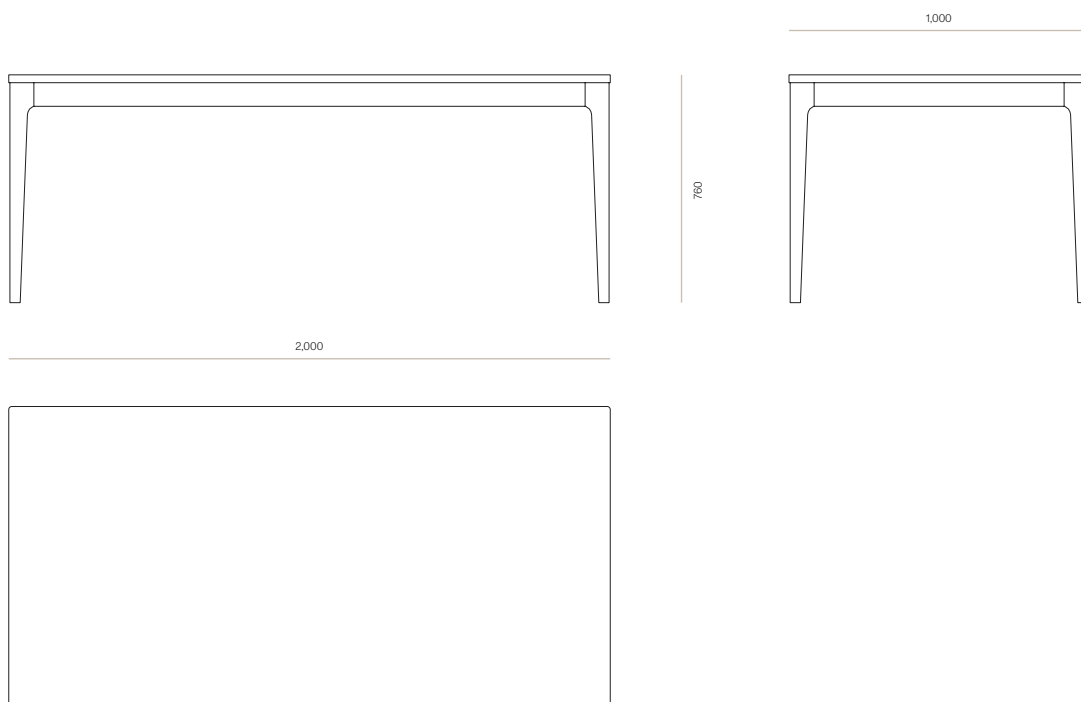

WOODWRIGHTS

DINING

Brooklyn Dining Table

Minimal & elegant, Brooklyn features a refined top with tapered and bevelled legs. A well-proportioned dining table with timber and finish options to suit your space.

DIMENSIONS

760H x 1800W x 1000D

760H x 2000W x 1000D

760H x 2200W x 1000D

760H x 2400W x 1000D

760H x 2600W x 1000D

760H x 2800W x 1000D

760H x 3000W x 1000D

SPECIFICATIONS

- Solid ash or oak timber
- Curved leg profile
- 10mm radius on front corners
- Polished in a durable 2 pack lacquer
- Fully assembled with delivery option 2
- Table top and legs transported seperately and require simple assembly using hardware provided

Made to order in New Zealand by Woodwrights

WOODWRIGHTS

1800W - 4-6 SEATER

CODE 4373

2000W - 4-6 SEATER

CODE 4699

WOODWRIGHTS

2200W - 4-6 SEATER