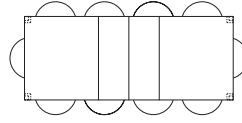

DIMENSIONS

760H x 2750W x 1100D

SPECIFICATIONS

- Solid ash or oak timber
- 10mm radius on all corners
- 2 x 400mm wide extension leaves
 - can be stored inside when not in use
- Self locating pins to hold extension leaves in place
- Curved leg profile
- Polished in a durable 2-pack lacquer
- Fully assembled with delivery option 2
- Transported in parts and requires simple assembly
 - refer to assembly instructions

WOODRIGHTS

BROOKLYN EXTENSION TABLE

CODE 3613

WOODWRIGHTS

SEATING CONFIGURATIONS

Based on a standard 550W Dining Chair

BROOKLYN EXTENSION TABLE

3613 - CLOSED
4-6 SEATER

3613 - EXTENDED
8-10 SEATER