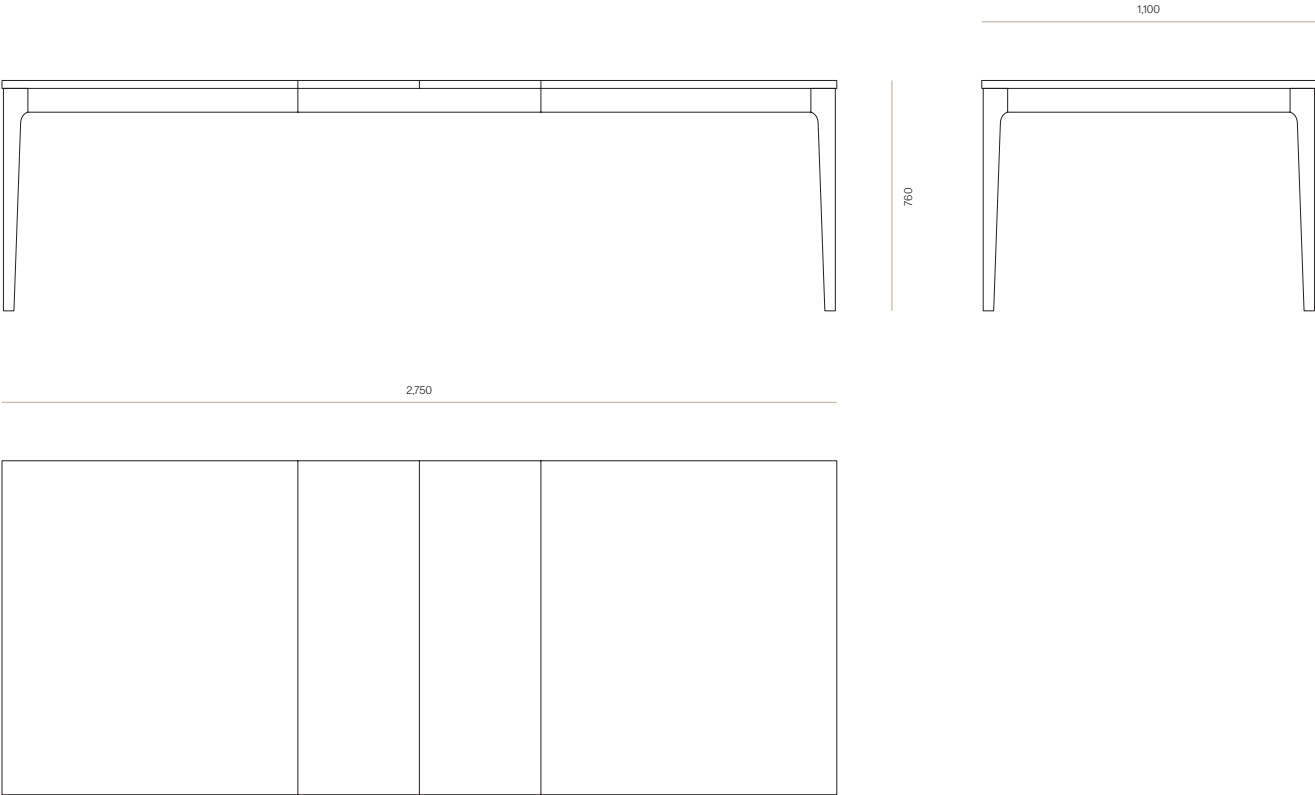

DINING

Brooklyn Extension Table

Minimal & elegant, Brooklyn features a refined top with tapered and bevelled legs. A well-proportioned extension dining table with an extendable top, making it the perfect solution for entertainers.

DIMENSIONS

760H x 2750W x 1100D

SPECIFICATIONS

- Solid ash or oak timber
- 10mm radius on all corners
- 2 x 400mm wide extension leaves
 - can be stored inside when not in use
- Self locating pins to hold extension leaves in place
- Curved leg profile
- Polished in a durable 2-pack lacquer
- Fully assembled with delivery option 2
- Transported in parts and requires simple assembly
 - refer to assembly instructions

WOODRIGHTS

BROOKLYN EXTENSION TABLE

CODE 3613

WOODWRIGHTS

SEATING CONFIGURATIONS

Based on a standard 550W Dining Chair

BROOKLYN EXTENSION TABLE

3613 - CLOSED
4-6 SEATER

3613 - EXTENDED
8-10 SEATER