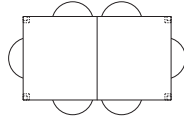

DIMENSIONS

760H x 2750W x 1100D

SPECIFICATIONS

- Solid ash or oak timber
- 10mm radius on all corners
- 2 x 400mm wide extension leaves
 - can be stored inside when not in use
- Self locating pins to hold extension leaves in place
- Curved leg profile
- Polished in a durable 2-pack lacquer
- Fully assembled with delivery option 2
- Transported in parts and requires simple assembly
 - refer to assembly instructions

WOODRIGHTS

BROOKLYN EXTENSION TABLE

CODE 3613

WOODWRIGHTS

SEATING CONFIGURATIONS

Based on a standard 550W Dining Chair

BROOKLYN EXTENSION TABLE

3613 - CLOSED
4-6 SEATER

3613 - EXTENDED
8-10 SEATER