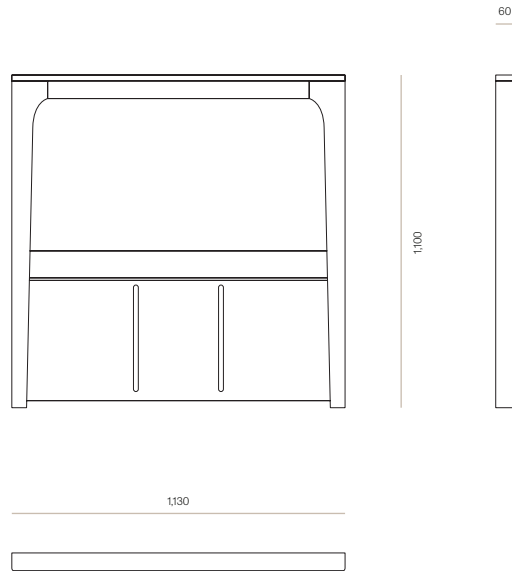

WOODWRIGHTS

Brooklyn King Single Headboard

CODE

389