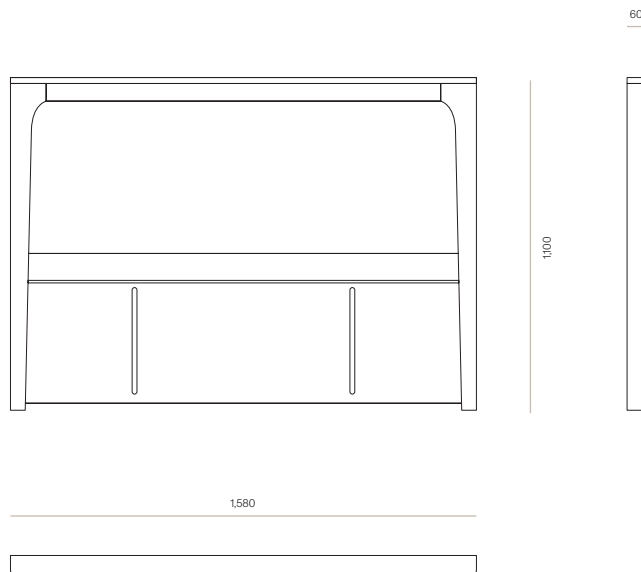

Brooklyn Queen Headboard

CODE

390