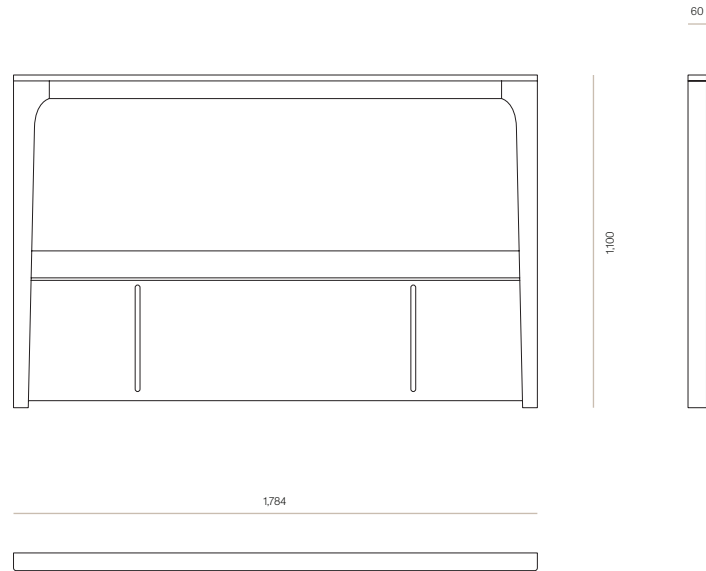

WOODWRIGHTS

Brooklyn King Headboard

CODE

391

Brooklyn Super King Headboard

CODE

392