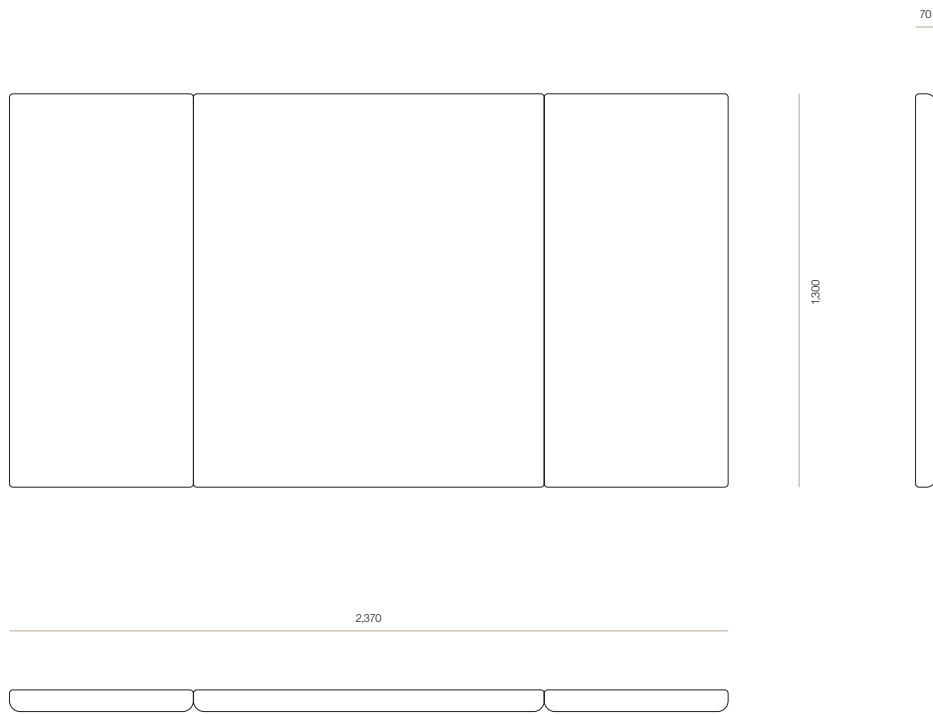

WOODWRIGHTS

CARSON HEADBOARD - KING SINGLE

CODE 7882