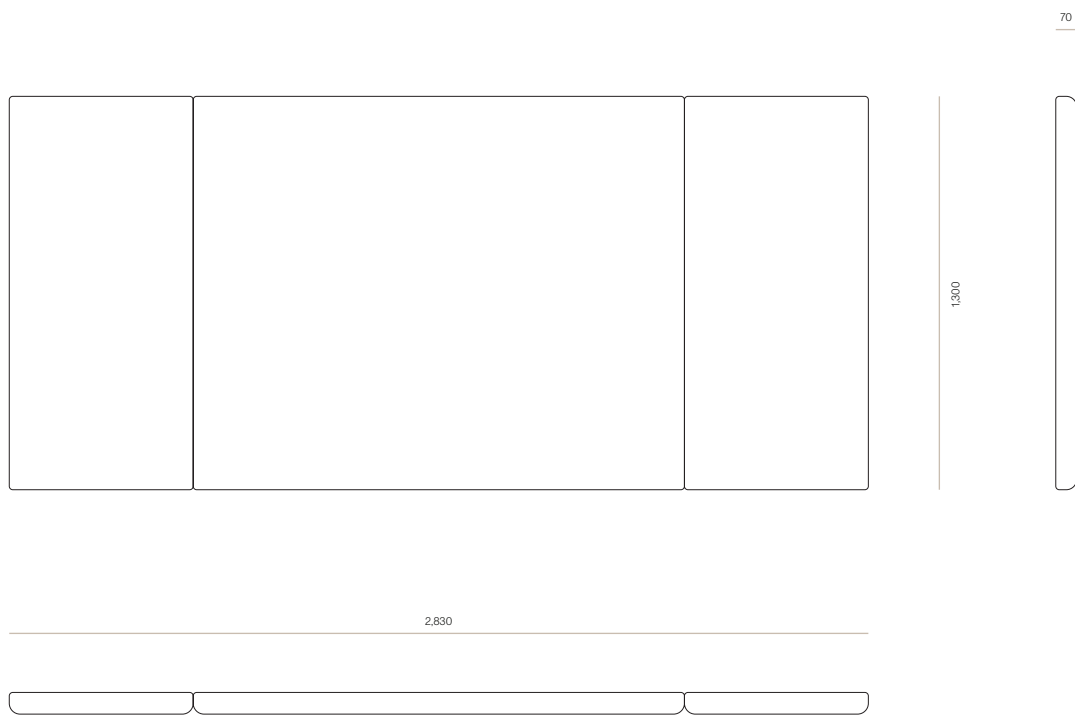

### Carson Headboard

With an oversized silhouette, Carson features two fixed-width panels on either side of the main headboard. Carson is locally made-to-order and customisable to suit your style and space.

#### DIMENSIONS

King Single	1300H x 2370W x 70D
Queen	1300H x 2830W x 70D
King	1300H x 2985W x 70D
Super King	1300H x 3130W x 70D

#### SPECIFICATIONS

- 600mm wide side panels that extend beyond the mattress width
- Box seams in corners to create squared off effect
- Option of split battren fixing to wall, free standing or slots for mounting to bed base
- Optional power/cable cutouts upon request
- Transported in three seperate panels can be sent in one piece upon request
- Excludes any installation required

# WOODWRIGHTS

CARSON HEADBOARD - KING SINGLE

CODE 7882

CARSON HEADBOARD - QUEEN

CODE 6756