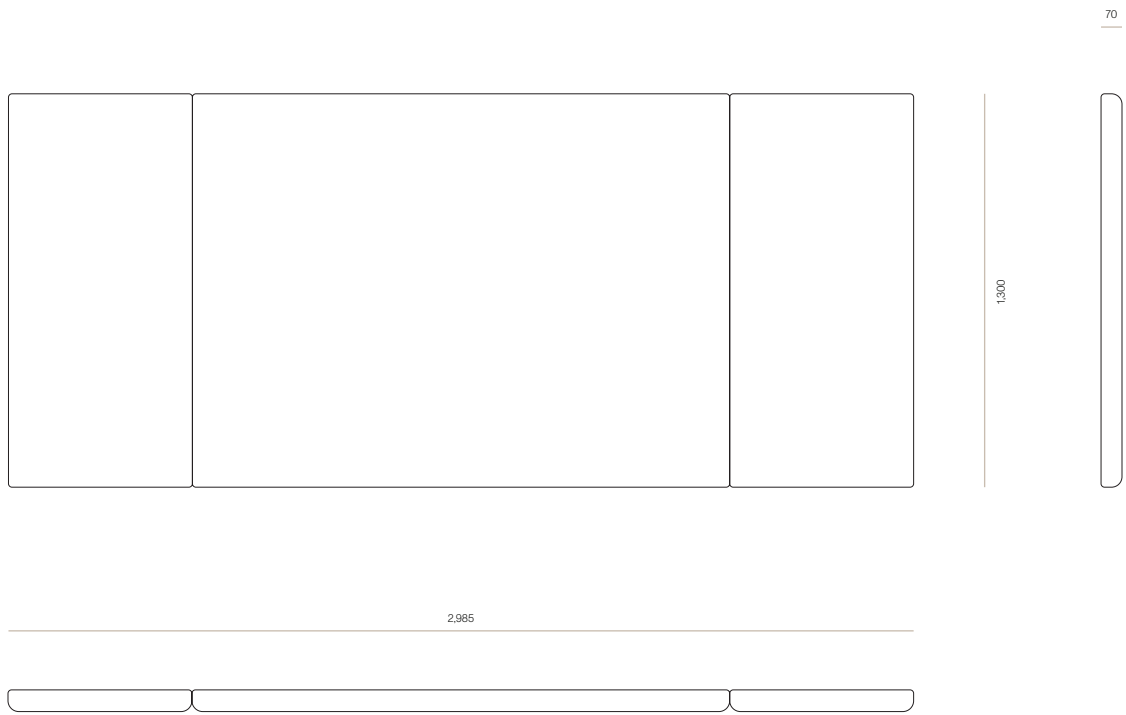

WOODWRIGHTS

CARSON HEADBOARD - KING

CODE 7883