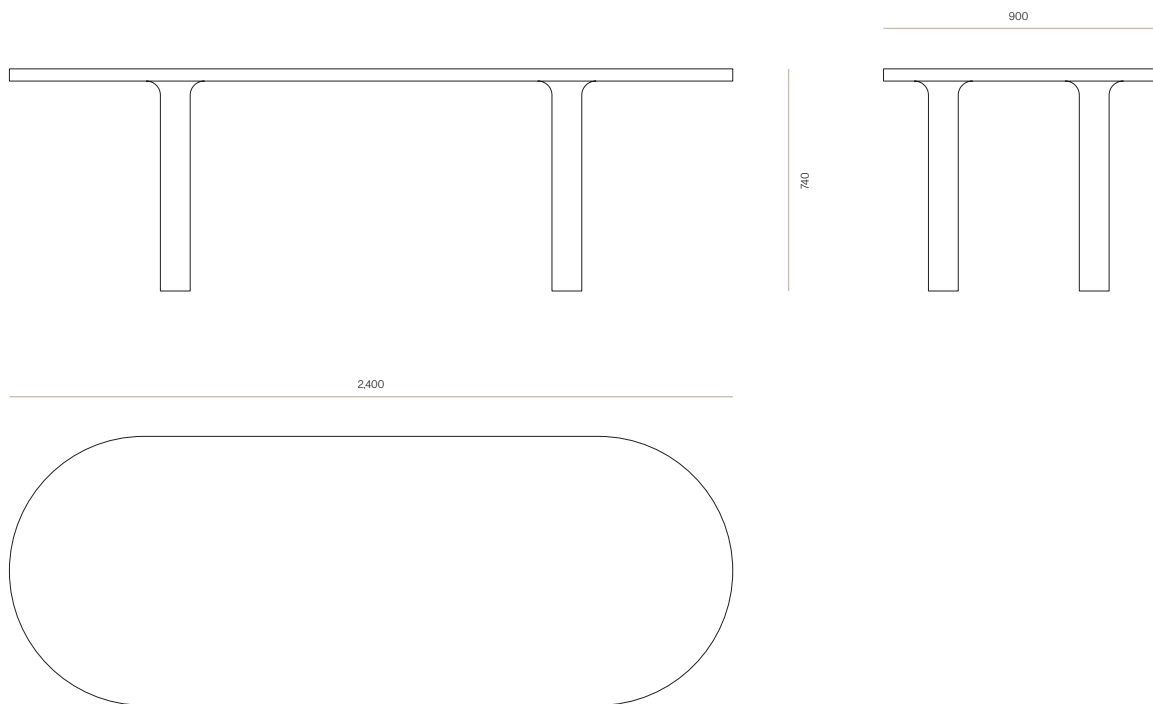

### Contour Dining Table

A thoughtfully crafted dining table, Contour features a pill-shaped top and rounded legs. Each leg is hand-sculpted to merge with the tabletop, creating a seamless transition between the two elements.

## DIMENSIONS

740H x 2200W x 900D  
740H x 2400W x 900D  
740H x 2600W x 1000D  
740H x 3000W x 1000D

# WOODWRIGHTS

Contour Dining Table - 2200W

CODE

5887

Contour Dining Table - 2400W

CODE

5861

# WOODWRIGHTS

Contour Dining Table - 2600W

CODE 5862

Contour Dining Table - 3000W

CODE 5888