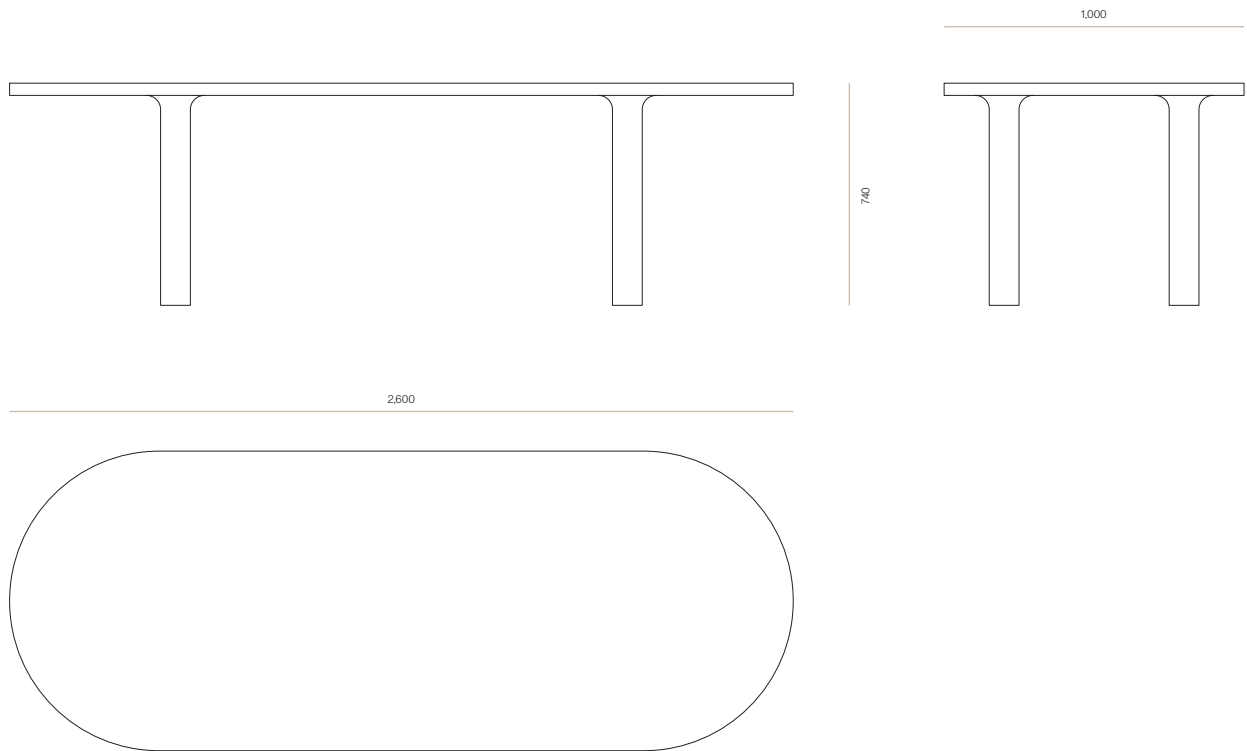

### Contour Dining Table

A thoughtfully crafted dining table, Contour features a pill-shaped top and rounded legs. Each leg is hand-sculpted to merge with the tabletop, creating a seamless transition between the two elements.

## DIMENSIONS

740H x 2200W x 900D  
740H x 2400W x 900D  
740H x 2600W x 1000D  
740H x 3000W x 1000D

# WOODWRIGHTS

Contour Dining Table - 2200W

CODE

5887

Contour Dining Table - 2400W

CODE

5861

# WOODWRIGHTS

Contour Dining Table - 2600W

CODE 5862

Contour Dining Table - 3000W

CODE 5888