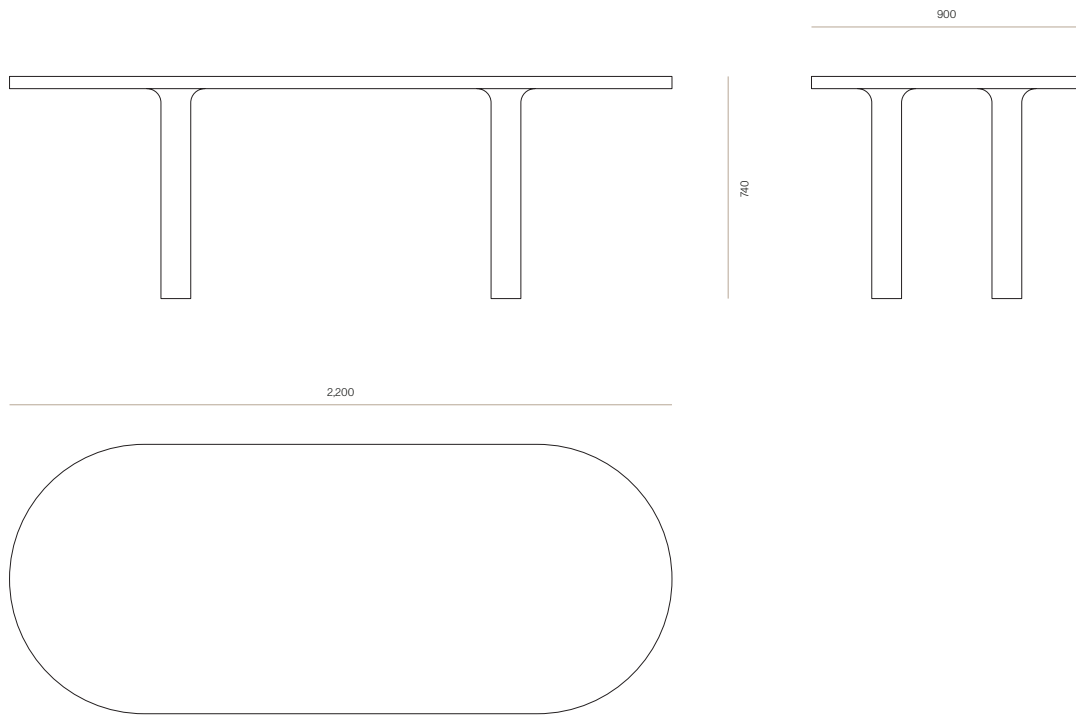

### Contour Dining Table

A thoughtfully crafted dining table, Contour features a pill-shaped top and rounded legs. Each leg is hand-sculpted to merge with the tabletop, creating a seamless transition between the two elements.

## DIMENSIONS

740H x 2200W x 900D  
740H x 2400W x 900D  
740H x 2600W x 1000D  
740H x 3000W x 1000D

## SPECIFICATIONS

- Solid ash or oak timber
- Round legs seamlessly integrate into top
- Radius around bottom of legs and edges of the top
- Rounded ends on top
- Polished in a durable 2-pack lacquer
- Fully assembled

# WOODWRIGHTS

Contour Dining Table - 2200W

CODE

5887

Contour Dining Table - 2400W

CODE

5861