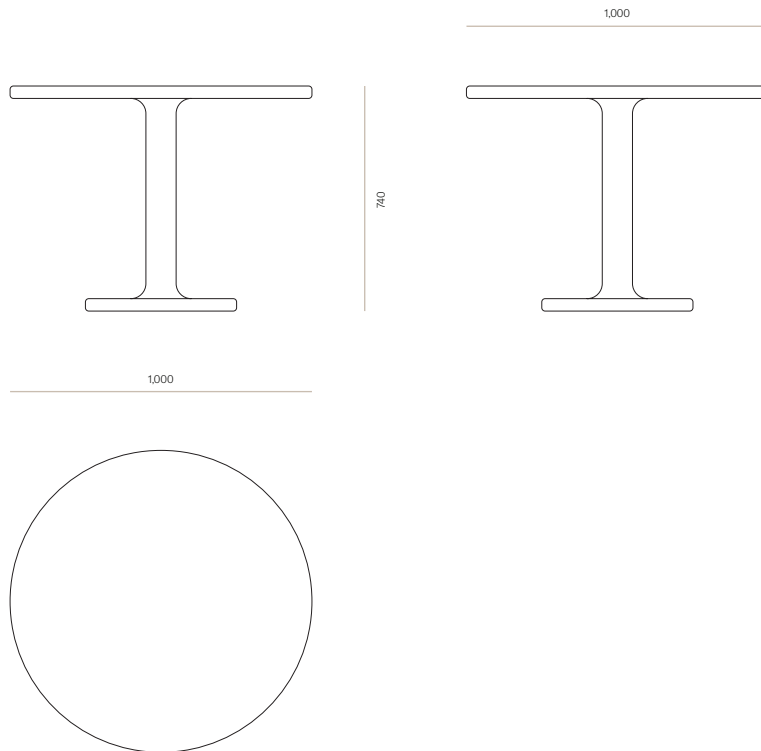

## DIMENSIONS

740H x 900dia

740H x 1000dia

740H x 1200dia

## SPECIFICATIONS

- Solid ash or oak timber
- Hand-turned column that seamlessly integrates into top and base
- Radius around edges of top and base
- Round format 40mm top
- Polished in a durable 2-pack lacquer
- Fully assembled

# WOODWRIGHTS

Contour Round Pedestal Table - 900dia

CODE 6764

Contour Round Pedestal Table - 1000dia

CODE 6765