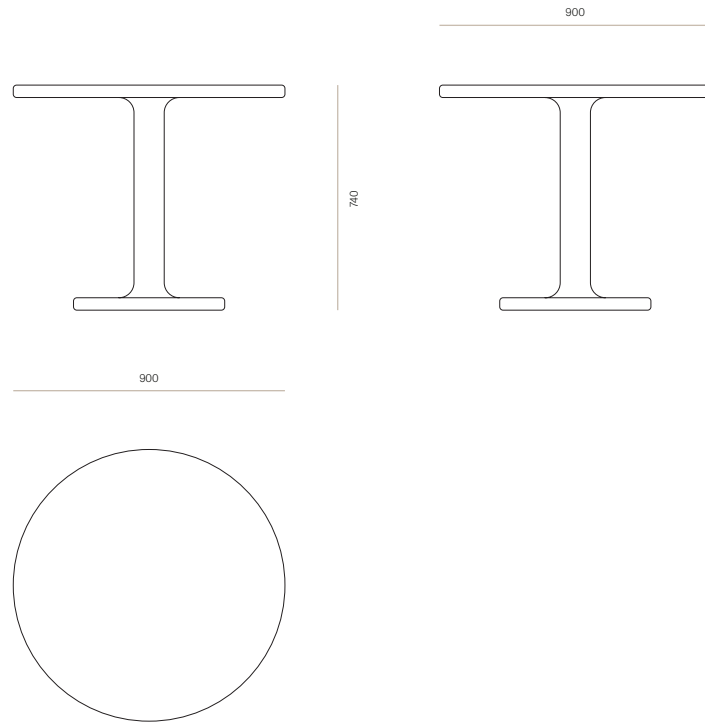

WOODWRIGHTS

Contour Round Pedestal Table - 900dia

CODE 6764

Contour Round Pedestal Table - 1000dia

CODE 6765