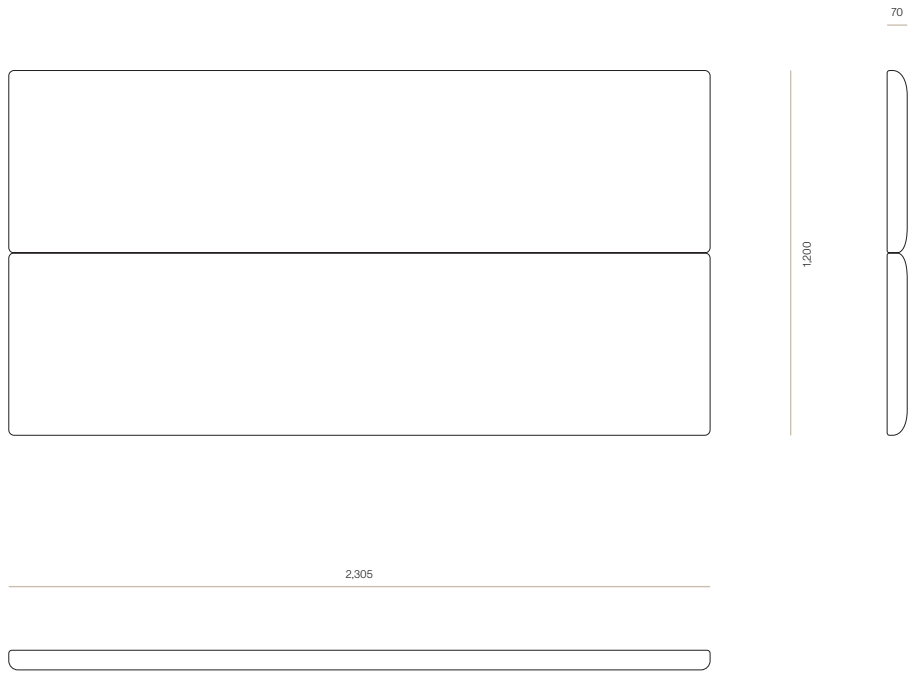

WOODWRIGHTS

CORA HEADBOARD - KING SINGLE

CODE 7879