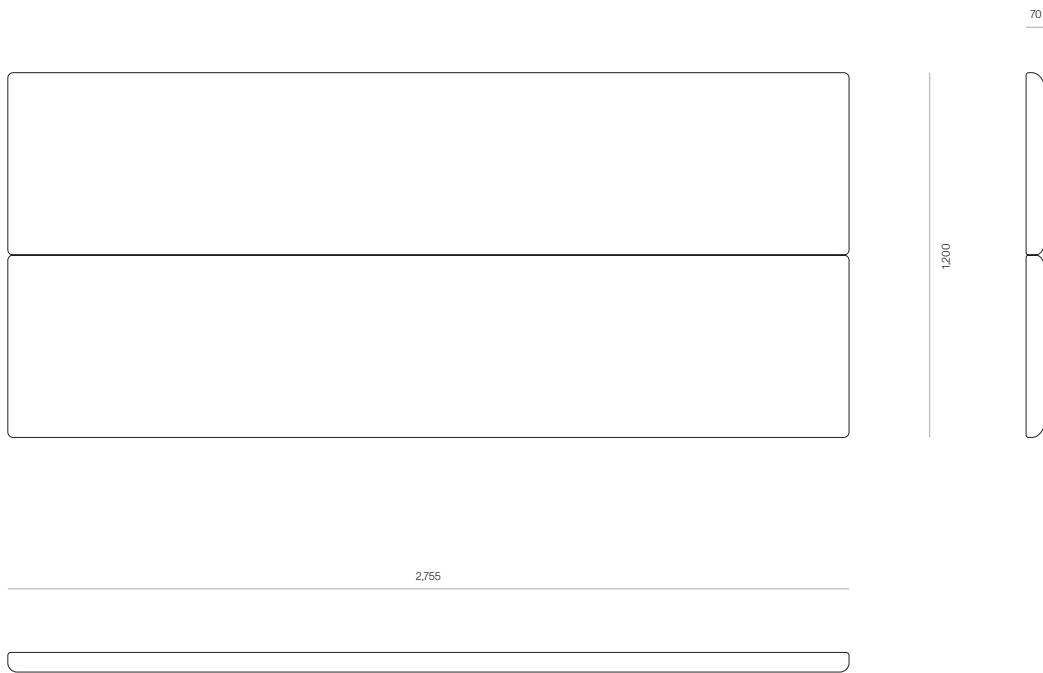

BEDROOM

Cora Headboard

Featuring two generously proportioned horizontal panels, Cora has an elongated and elegant silhouette. A locally made-to-order and customisable headboard that can be tailored to fit your style and space.

DIMENSIONS

King Single	1200H x 2305W x 70D
Queen	1200H x 2755W x 70D
King	1200H x 2905W x 70D
Super King	1200H x 3055W x 70D

SPECIFICATIONS

- Two panels with rounded edges
- No side borders or corner seams
- Option of split-batten fixing to wall, free-standing or slots for mounting to bed base
- Transported in separate parts if wall-mounted, or one piece if free-standing or bed-mounted
- Excludes any installation required
- Fully assembled

WOODWRIGHTS

CORA HEADBOARD - KING SINGLE

CODE 7879

CORA HEADBOARD - QUEEN

CODE 6806

WOODWRIGHTS

CORA HEADBOARD - KING

CODE 7880