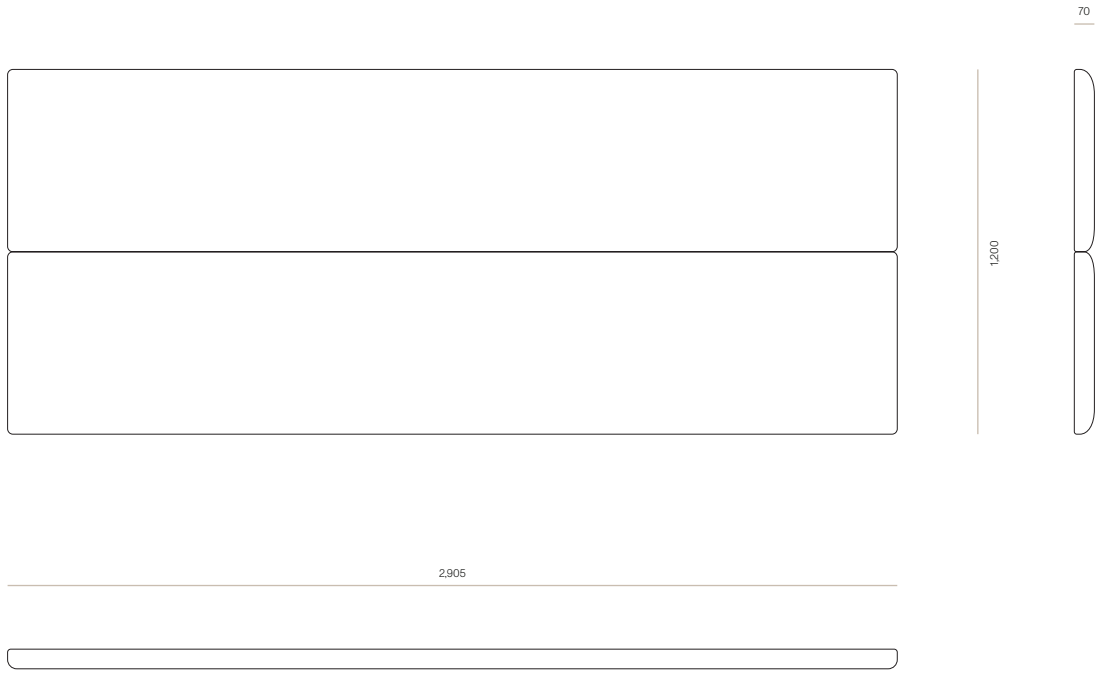

BEDROOM

Cora Headboard

Featuring two generously proportioned horizontal panels, Cora has an elongated and elegant silhouette. A locally made-to-order and customisable headboard that can be tailored to fit your style and space.

DIMENSIONS

King Single	1200H x 2305W x 70D
Queen	1200H x 2755W x 70D
King	1200H x 2905W x 70D
Super King	1200H x 3055W x 70D

SPECIFICATIONS

- Two panels with rounded edges
- No side borders or corner seams
- Option of split-batten fixing to wall, free-standing or slots for mounting to bed base
- Transported in separate parts if wall-mounted, or one piece if free-standing or bed-mounted
- Excludes any installation required
- Fully assembled

WOODWRIGHTS

CORA HEADBOARD - KING SINGLE

CODE 7879

CORA HEADBOARD - QUEEN

CODE 6806

WOODWRIGHTS

CORA HEADBOARD - KING

CODE 7880