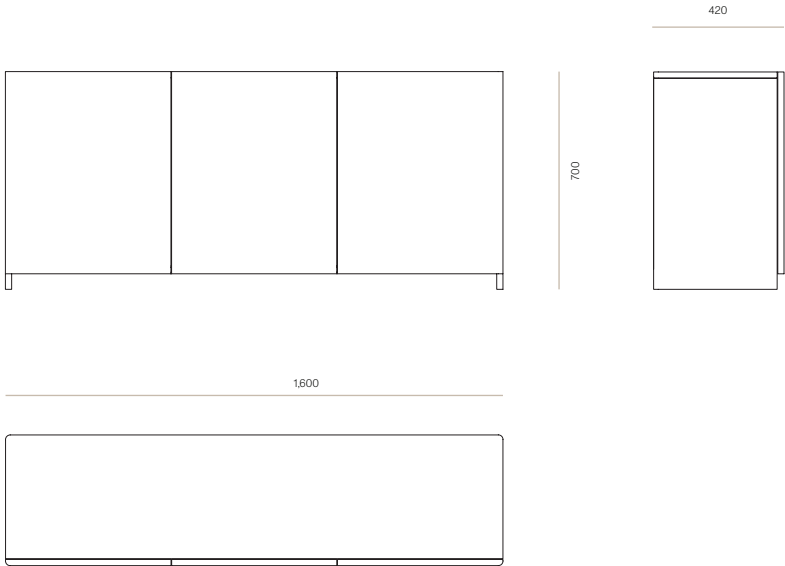

WOODWRIGHTS

Depot 3 Door Sideboard

CODE 6344