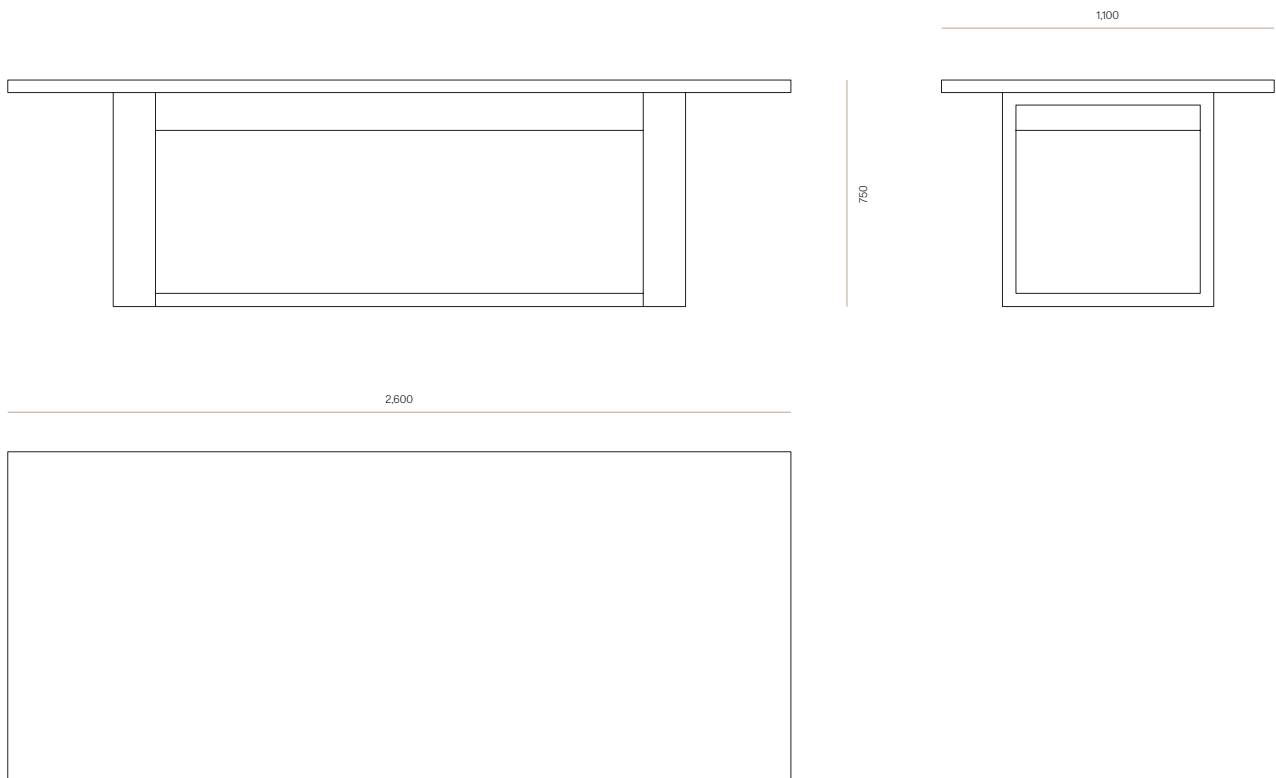

#### DIMENSIONS

750H x 2300W x 1100D

750H x 2600W x 1100D

750H x 2900W x 1100D

#### SPECIFICATIONS

- Solid ash or oak timber
- Square mitred ski base design with joining rail in centre
- Square profile around top
- Polished in a durable 2-pack lacquer
- Fully assembled

# WOODWRIGHTS

Eden Dining Table 2300W

CODE 5629

Eden Dining Table 2600W

CODE 4998