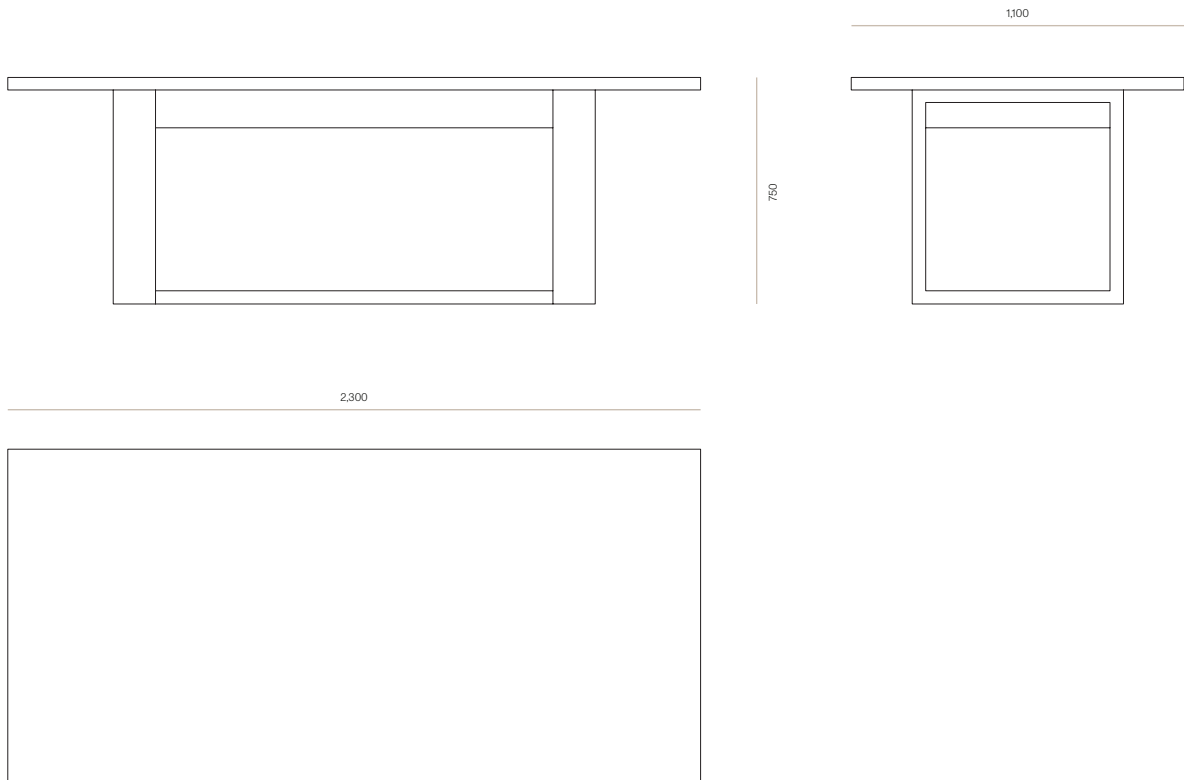

WOODWRIGHTS

Eden Dining Table 2300W

CODE 5629