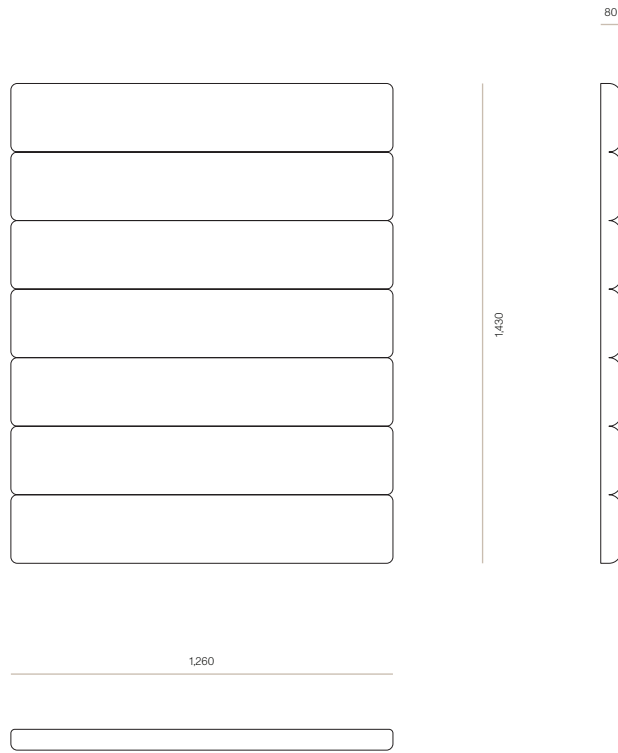

WOODWRIGHTS

ELLIS UPHOLSTERED HEADBOARD - KING SINGLE

CODE 7897

ELLIS UPHOLSTERED HEADBOARD - QUEEN

CODE 7896