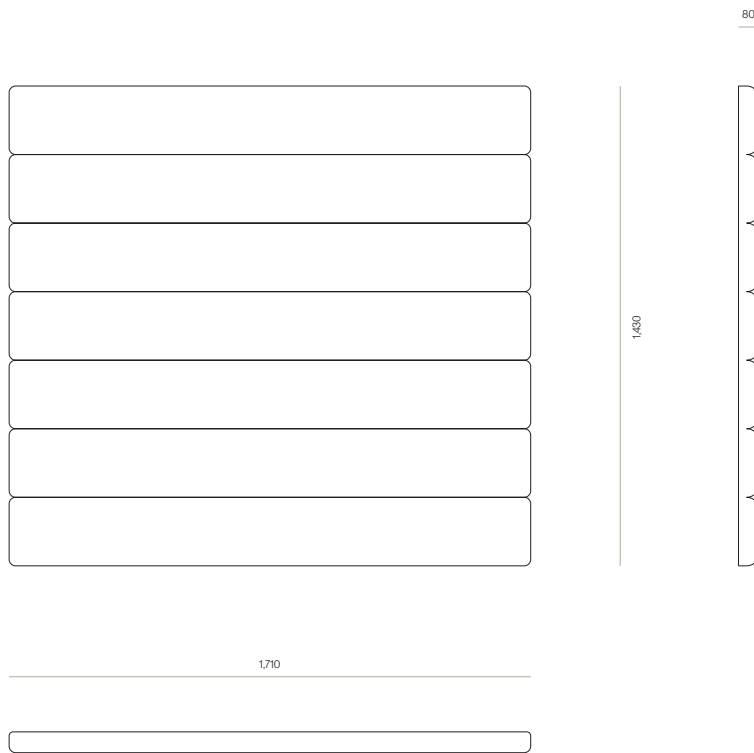

DIMENSIONS

King Single	1430H x 1260W x 80D
Queen	1430H x 1710W x 80D
King	1430H x 1860W x 80D
Super King	1430H x 2010W x 80D

SPECIFICATIONS

- Horizontal panelled effect—200mm wide panels
- Curved profiled foam to create a consistent finish
- Folded seams in corners to create a uniform join between each panel
- Option of split-batten fixing to wall or free-standing
- Excludes any installation required

WOODWRIGHTS

ELLIS UPHOLSTERED HEADBOARD - KING SINGLE

CODE 7897

ELLIS UPHOLSTERED HEADBOARD - QUEEN

CODE 7896

WOODWRIGHTS

ELLIS UPHOLSTERED HEADBOARD - KING

CODE 6914