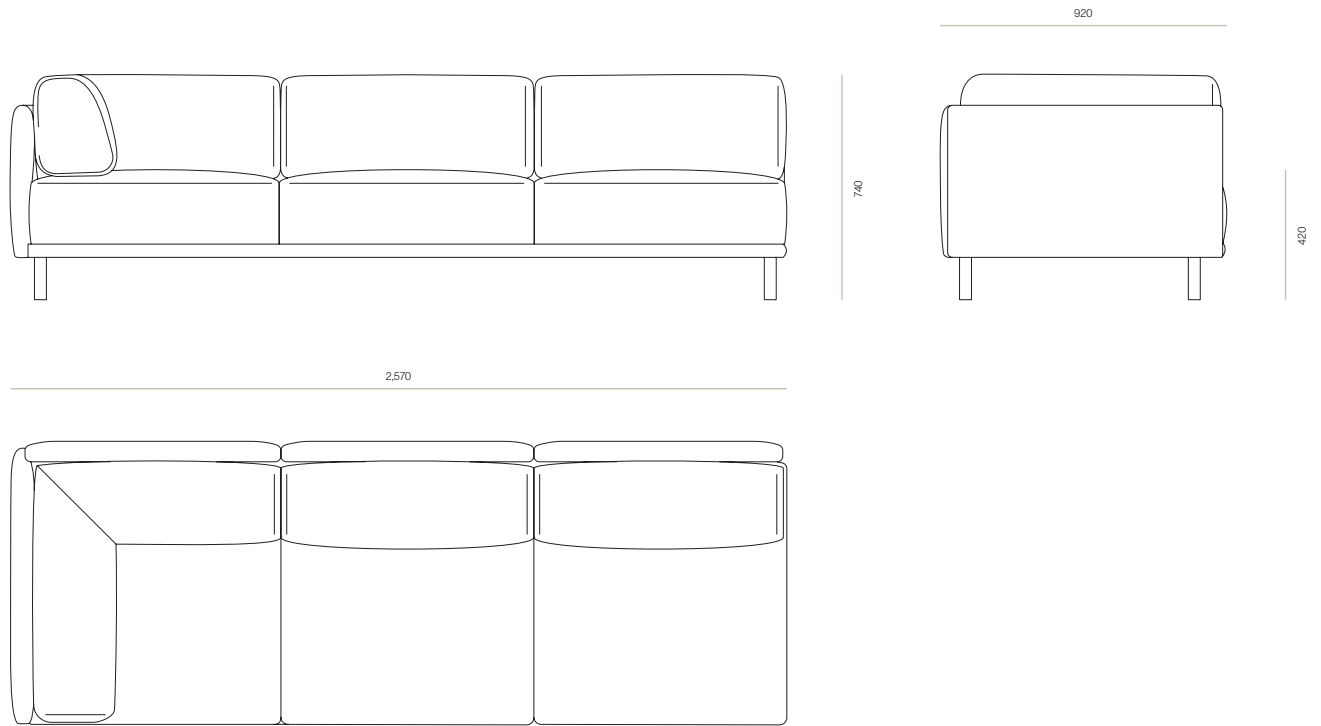

WOODWRIGHTS

ENYA 3 SEATER - LEFT HAND CUSHIONED ARM MODULE

CODE 10252