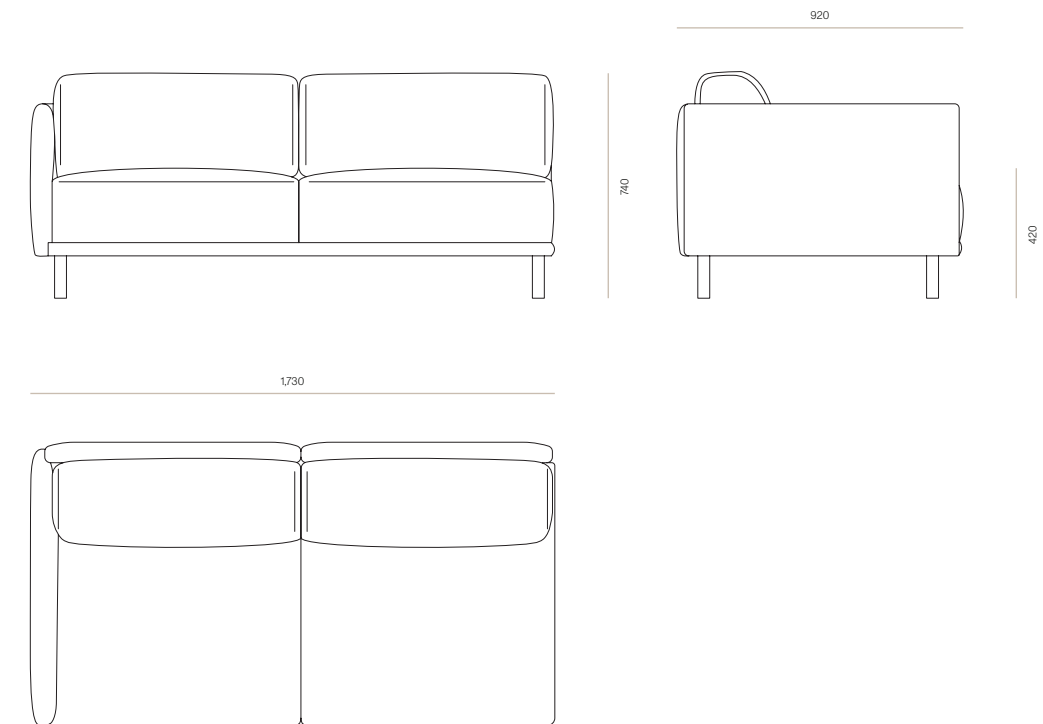

ENYA 2 SEATER – LEFT HAND THIN ARM MODULE

CODE 10249