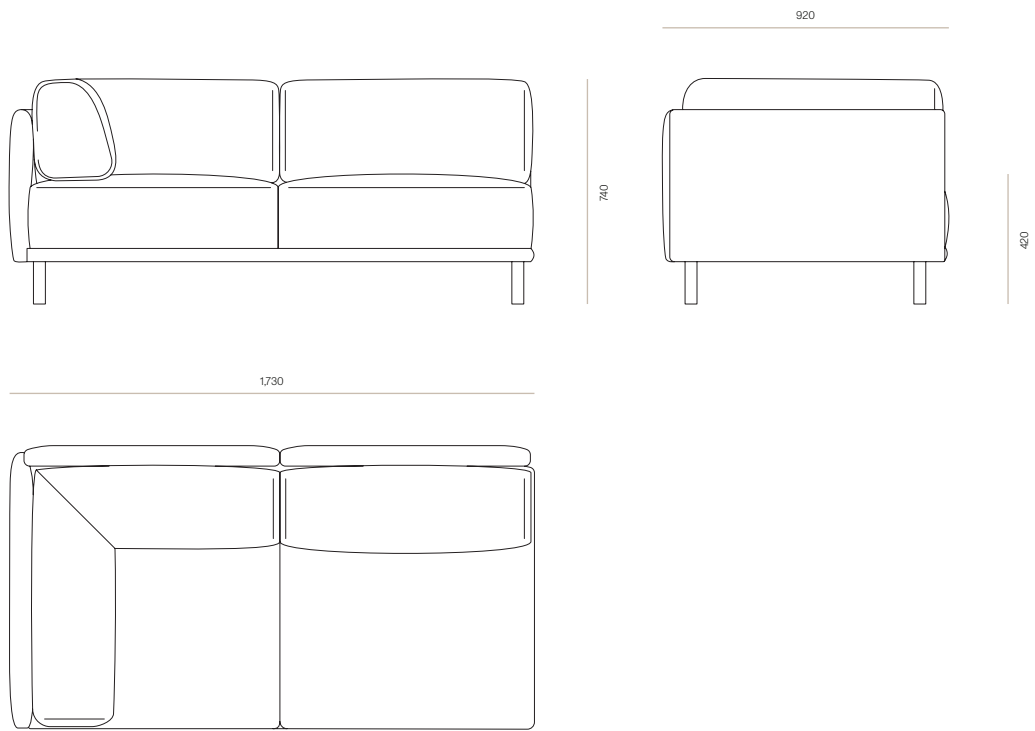

WOODWRIGHTS

ENYA 2 SEATER – LEFT HAND CUSHIONED ARM MODULE

CODE 10248