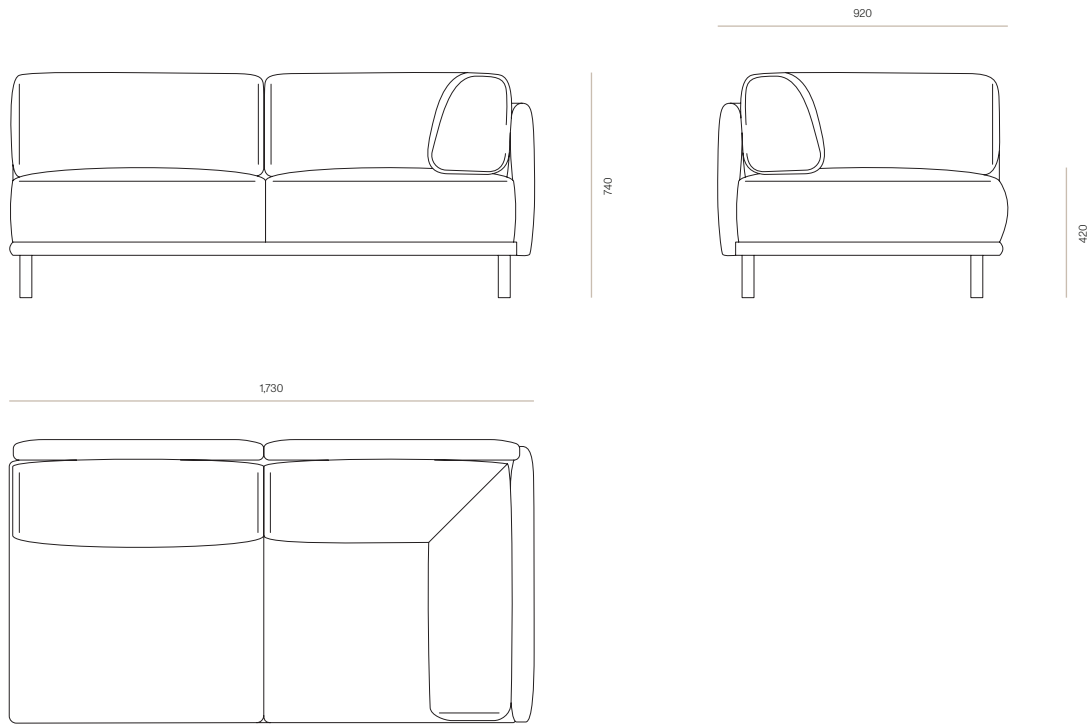

DIMENSIONS

2 Seater LH Cushioned Arm Module	745H x 1730W x 920D
2 Seater LH Thin Arm Module	740H x 1730W x 920D
2 Seater RH Cushioned Arm Module	740H x 1730W x 920D
2 Seater RH Thin Arm Module	740H x 1730W x 920D
3 Seater LH Cushioned Arm Module	740H x 2570W x 920D
3 Seater LH Thin Arm Module	740H x 2570W x 920D
3 Seater RH Cushioned Arm Module	740H x 2570W x 920D
3 Seater RH Thin Arm Module	740H x 2570W x 920D
LH Chaise Cushioned Arm Module	740H x 1840W x 920D
RH Chaise Cushioned Arm Module	740H x 1840W x 920D

COMFORT PROFILE

5 - Highly structured, providing supportive comfort. Requires very little maintenance and dressing between uses.

Made to order in New Zealand by Woodwrights

WOODWRIGHTS

ENYA 2 SEATER – LEFT HAND CUSHIONED ARM MODULE

CODE 10248

ENYA 2 SEATER – LEFT HAND THIN ARM MODULE

CODE 10249

WOODWRIGHTS

ENYA 2 SEATER – RIGHT HAND CUSHIONED ARM MODULE

CODE 9789

ENYA 2 SEATER – RIGHT HAND THIN ARM MODULE

CODE 10250

POSSIBLE CONFIGURATIONS

Enya's standardised square-format modules allows for flexible configurations, to optimise comfort and seating space.