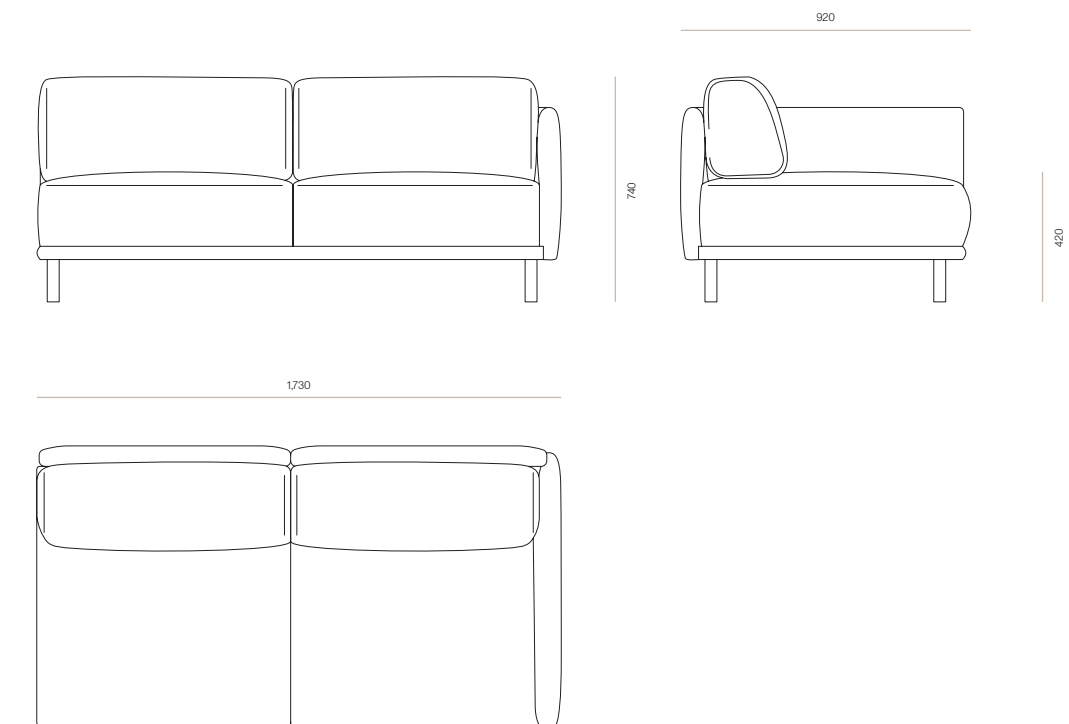

DIMENSIONS

2 Seater LH Cushioned Arm Module	745H x 1730W x 920D
2 Seater LH Thin Arm Module	740H x 1730W x 920D
2 Seater RH Cushioned Arm Module	740H x 1730W x 920D
2 Seater RH Thin Arm Module	740H x 1730W x 920D
3 Seater LH Cushioned Arm Module	740H x 2570W x 920D
3 Seater LH Thin Arm Module	740H x 2570W x 920D
3 Seater RH Cushioned Arm Module	740H x 2570W x 920D
3 Seater RH Thin Arm Module	740H x 2570W x 920D
LH Chaise Cushioned Arm Module	740H x 1840W x 920D
RH Chaise Cushioned Arm Module	740H x 1840W x 920D

COMFORT PROFILE

5 - Highly structured, providing supportive comfort. Requires very little maintenance and dressing between uses.

Made to order in New Zealand by Woodwrights

WOODWRIGHTS

ENYA 2 SEATER – LEFT HAND CUSHIONED ARM MODULE

CODE 10248

ENYA 2 SEATER – LEFT HAND THIN ARM MODULE

CODE 10249

WOODWRIGHTS

ENYA 2 SEATER – RIGHT HAND CUSHIONED ARM MODULE

CODE 9789

ENYA 2 SEATER – RIGHT HAND THIN ARM MODULE

CODE 10250

POSSIBLE CONFIGURATIONS

Enya's standardised square-format modules allows for flexible configurations, to optimise comfort and seating space.