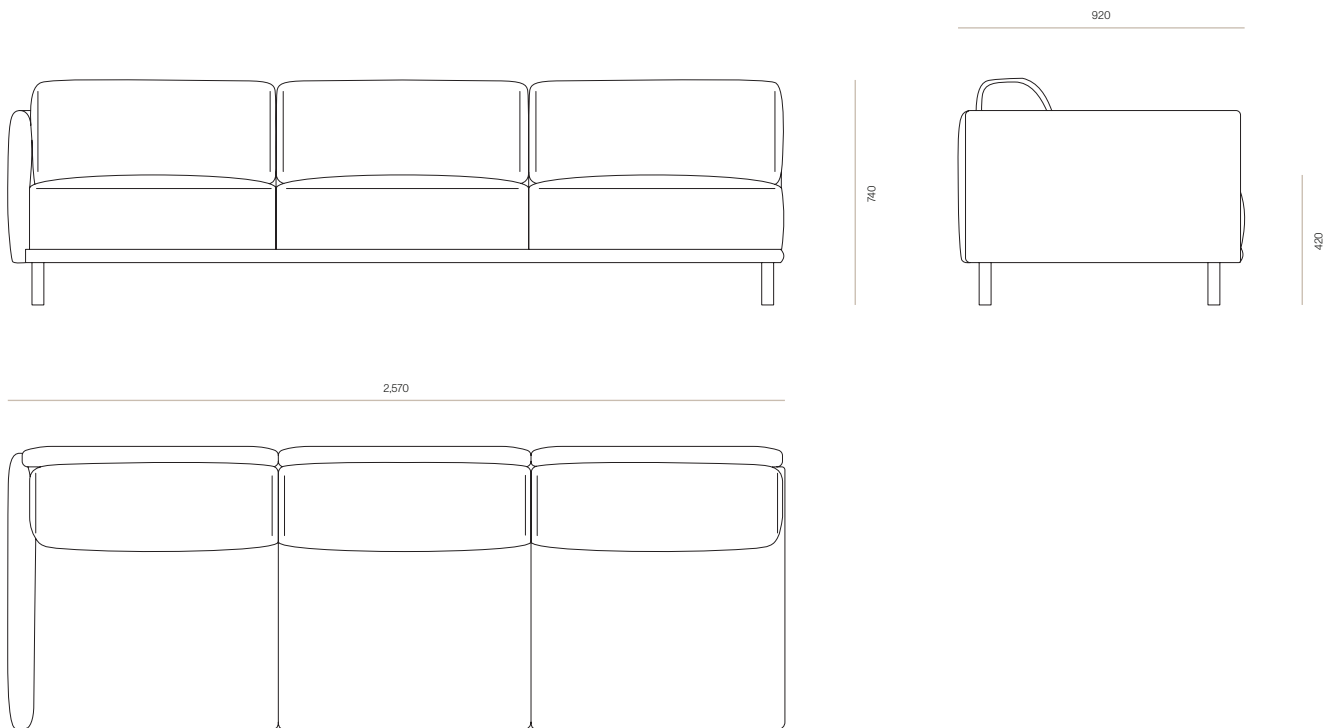

WOODWRIGHTS

ENYA 3 SEATER - LEFT HAND CUSHIONED ARM MODULE

CODE 10252

ENYA 3 SEATER - LEFT HAND THIN ARM MODULE

CODE 10253

WOODWRIGHTS

ENYA 3 SEATER - RIGHT HAND CUSHIONED ARM MODULE

CODE 10254

POSSIBLE CONFIGURATIONS

Enya's standardised square-format modules allows for flexible configurations, to optimise comfort and seating space.