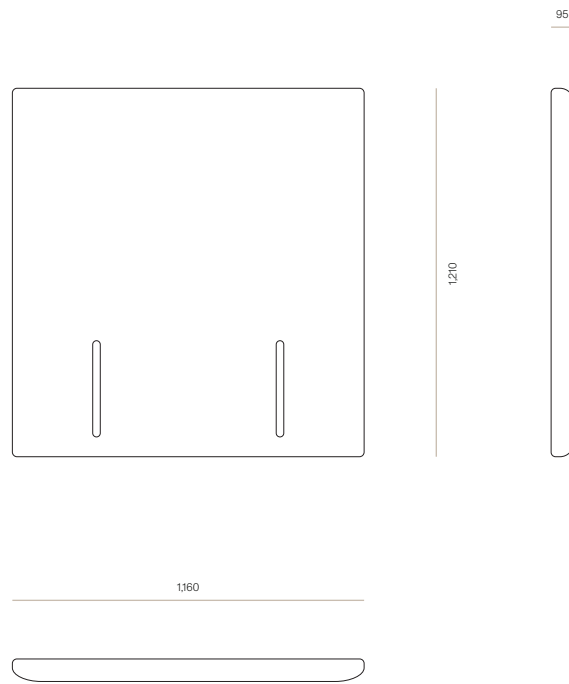

WOODWRIGHTS

HADLEY UPHOLSTERED HEADBOARD - KING SINGLE

CODE 7876

HADLEY UPHOLSTERED HEADBOARD - QUEEN

CODE 7875