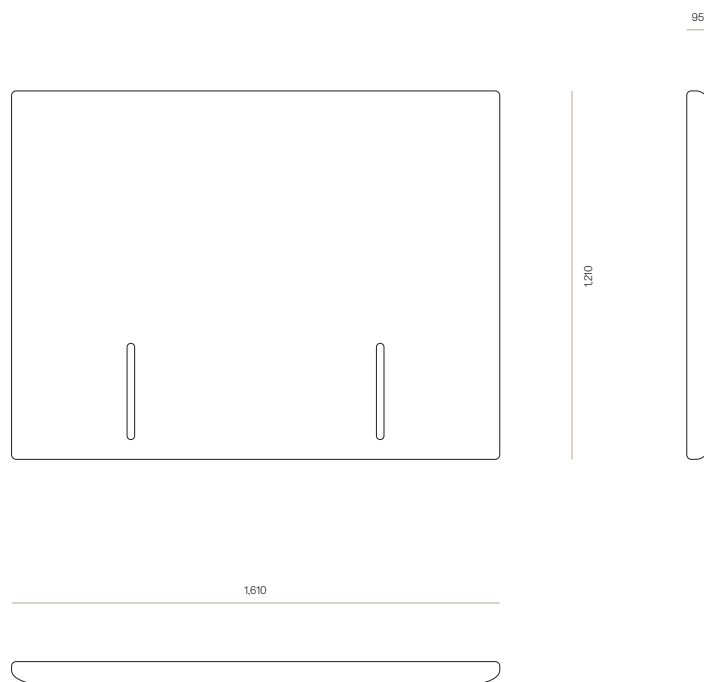

#### DIMENSIONS

King Single	1210H x 1160W x 95D
Queen	1210H x 1610W x 95D
King	1210H x 1760W x 95D
Super King	1210H x 1910W x 95D

#### SPECIFICATIONS

- Box seams in corners to create a squared off effect
- Option of split-batten fixing to wall, free-standing, or slots for mounting to bed base
- Custom cutouts for power points, switches and/or lighting available upon request
- Excludes any installation required

# WOODWRIGHTS

HADLEY UPHOLSTERED HEADBOARD - KING SINGLE

CODE 7876

HADLEY UPHOLSTERED HEADBOARD - QUEEN

CODE 7875