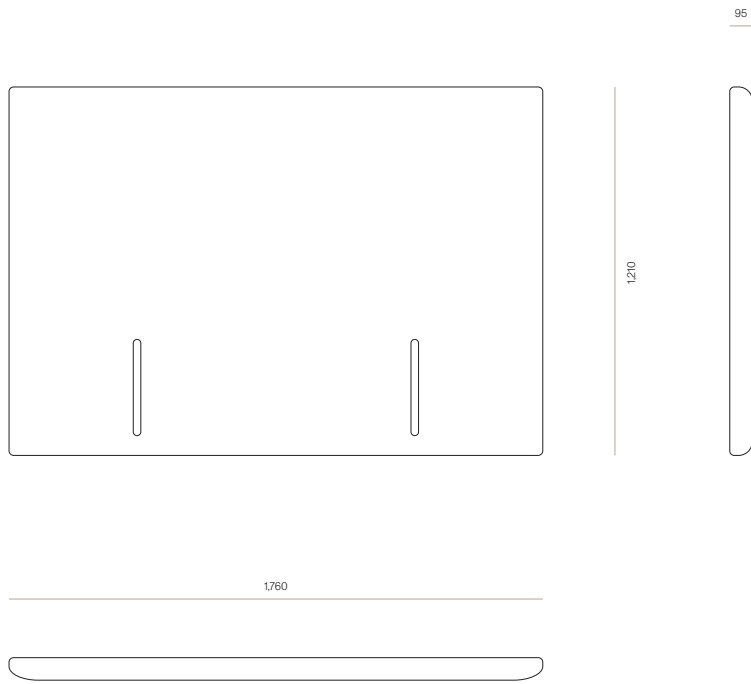

WOODWRIGHTS

HADLEY UPHOLSTERED HEADBOARD - KING

CODE 6755