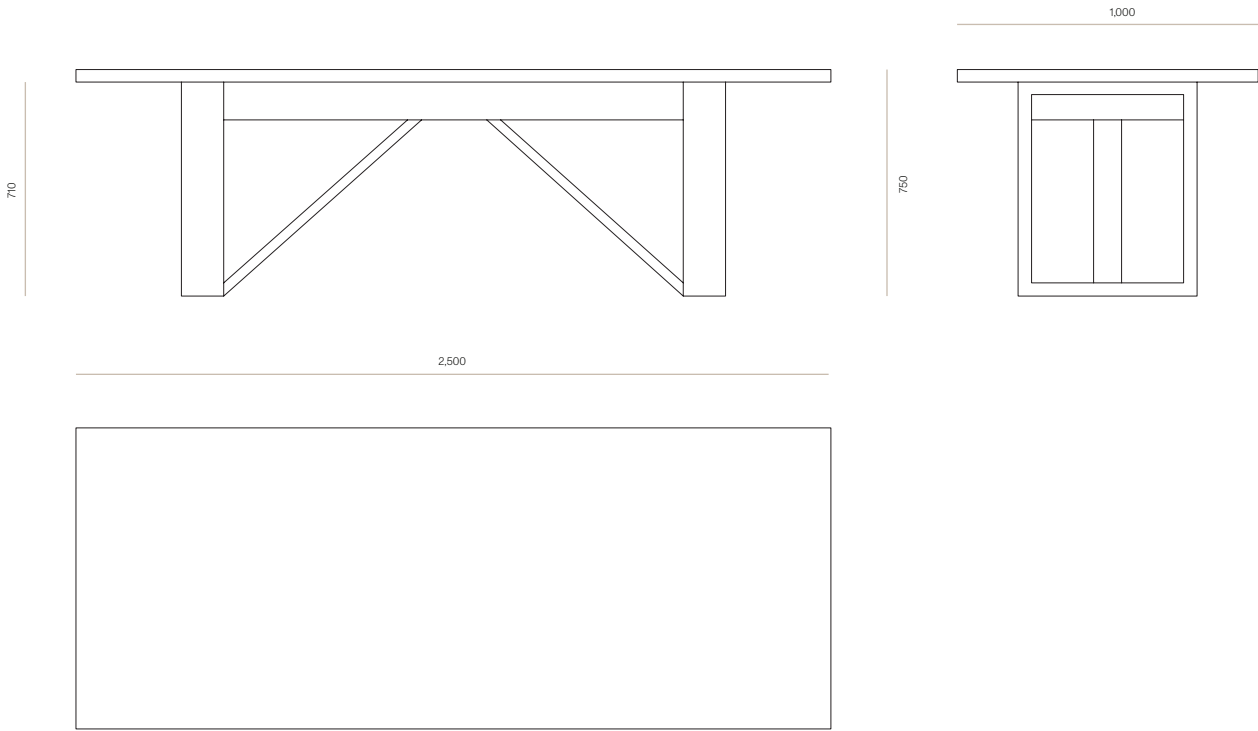

DINING

Havelock Dining Table

Echoing a trestle table with added refinement, Havelock is a farmhouse style dining table with a chunky cross base design. Havelock's robust construction brings strength and character to dining settings.

DIMENSIONS

750H x 2500W x 1000D

750H x 2800W x 1100D

750H x 3000W x 1100D

SPECIFICATIONS

- Solid ash or oak timber
- Square, mitred ski base design with peak shape centre feature
- Square profile solid timber top
- Polished in a durable 2-pack lacquer
- Fully assembled with delivery option 2
- Table top and base transported separately and requires simple assembly using hardware provided
—Refer to assembly instructions

WOODWRIGHTS

Havelock Dining Table - 2500W

CODE 6194

Havelock Dining Table - 2800W

CODE 6033

WOODWRIGHTS

Havelock Dining Table - 3000W

CODE 5436