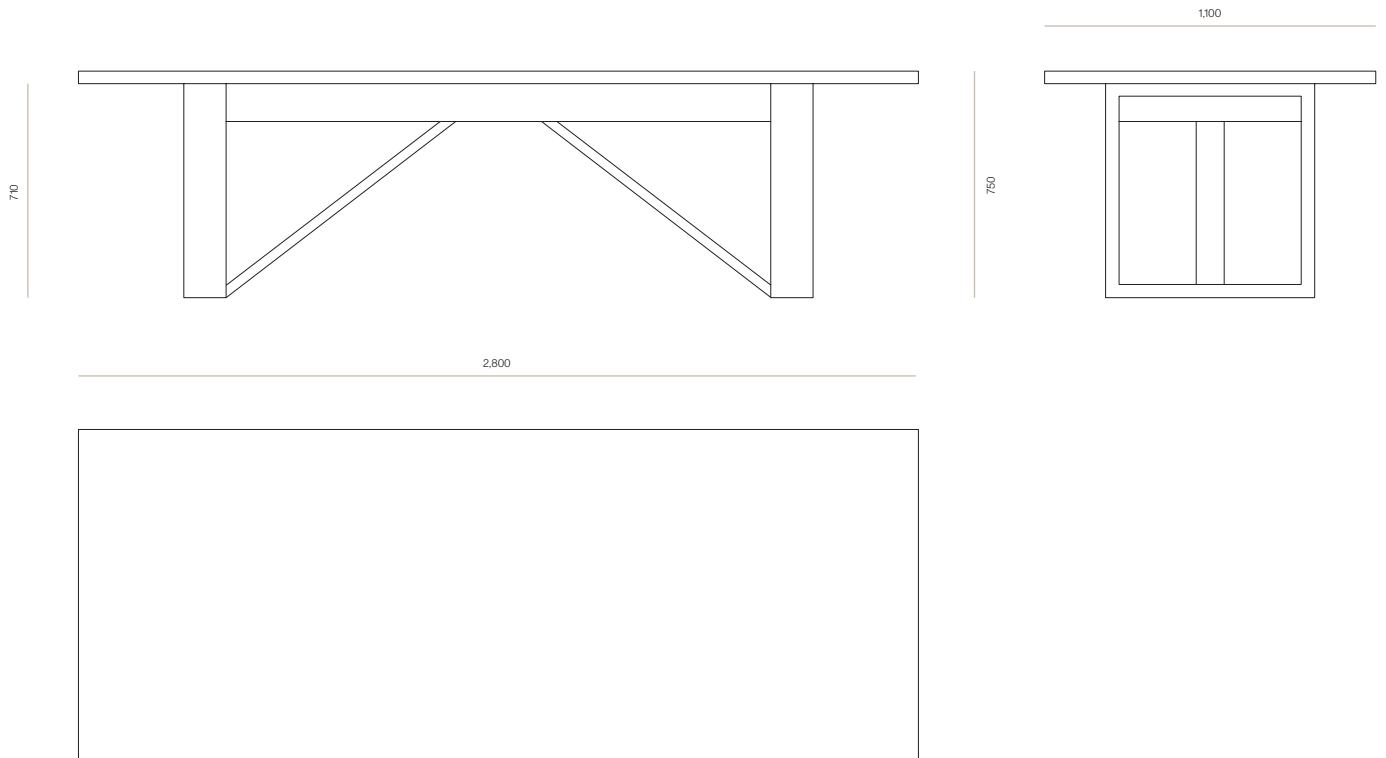

DIMENSIONS

750H x 2500W x 1000D

750H x 2800W x 1100D

750H x 3000W x 1100D

SPECIFICATIONS

- Solid ash or oak timber
- Square, mitred ski base design with peak shape centre feature
- Square profile solid timber top
- Polished in a durable 2-pack lacquer
- Fully assembled with delivery option 2
- Table top and base transported separately and requires simple assembly using hardware provided
—Refer to assembly instructions

WOODWRIGHTS

Havelock Dining Table - 2500W

CODE 6194

Havelock Dining Table - 2800W

CODE 6033

WOODWRIGHTS

Havelock Dining Table - 3000W

CODE 5436