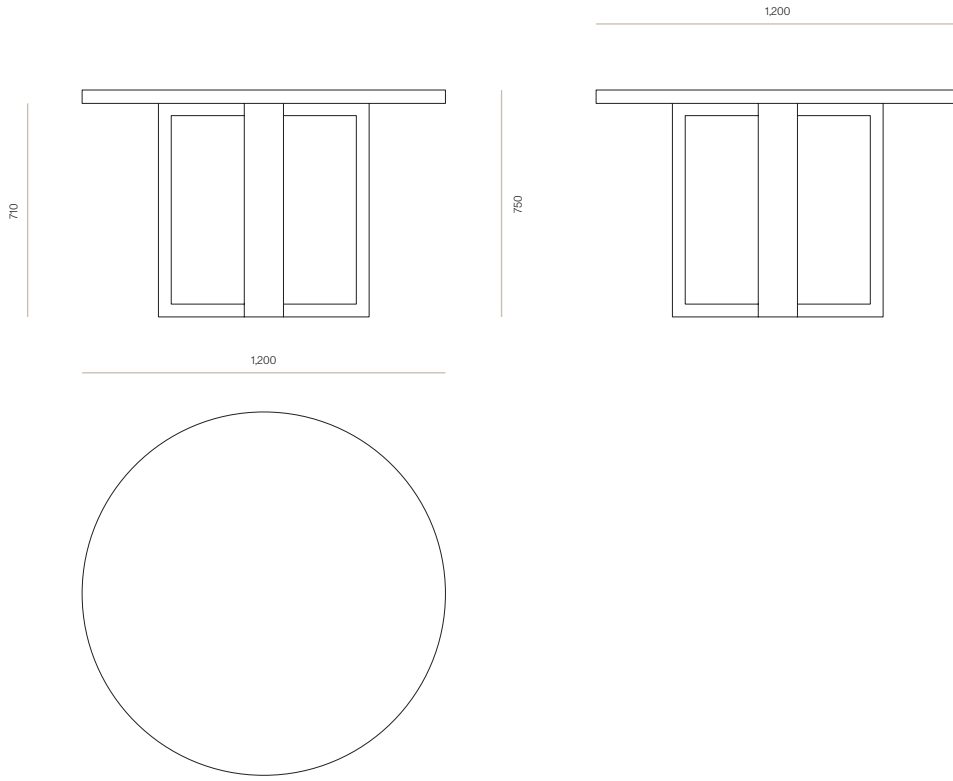

WOODWRIGHTS

Kamo Dining Table - 1200dia

CODE 3352