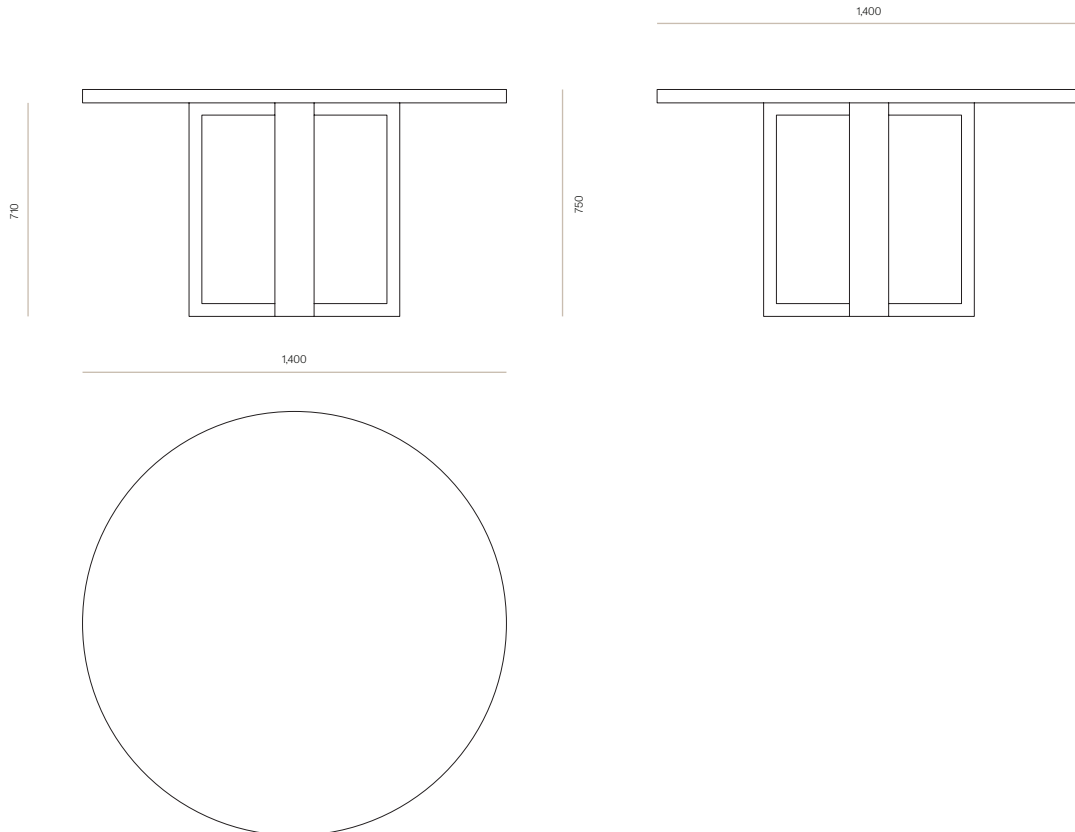

WOODWRIGHTS

DINING

Kamo Dining Table

A circular, solid timber dining table with straight legs and an intersecting base, Kamo features a simple yet striking silhouette.

DIMENSIONS

750H x 1200dia

750H x 1400dia

750H x 1600dia

SPECIFICATIONS

- Solid ash or oak timber
- Solid timber intersecting base design
- Square profile around top edge
- Polished in a durable 2-pack lacquer
- Fully assembled

Made to order in New Zealand by Woodwrights

WOODWRIGHTS

Kamo Dining Table - 1200dia

CODE 3352

Kamo Dining Table - 1400dia

CODE 1903

WOODWRIGHTS

Kamo Dining Table - 1600dia

CODE 2464