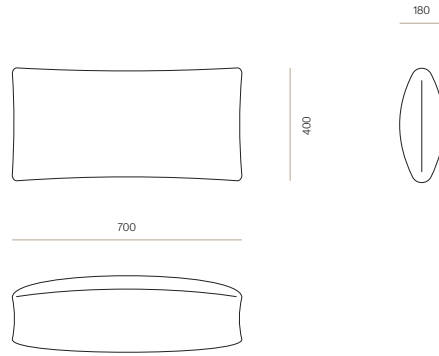

CUSHION

Kingsview Lumbar Cushion

A lumbar cushion designed specifically for our Kingsview Sofa, with three sizes to choose from.

DIMENSIONS

400H x 700W x 180D

400H x 800W x 180D

400H x 950W x 180D

SPECIFICATIONS

- Feather fibre fill
- Central seam with zip to enable cushion covers to be cleaned
- Includes inner

COMFORT PROFILE

1 - Relaxed comfort profile, designed to offer a soft plush experience. Will require a little ongoing dressing due to being feather fibre filled.

WOODWRIGHTS

KINGSVIEW LUMBAR CUSHION - 700 X 400

CODE 10231

KINGSVIEW LUMBAR CUSHION - 800 X 400

CODE 10322

WOODWRIGHTS

KINGSVIEW LUMBAR CUSHION - 950 X 400

CODE 10237