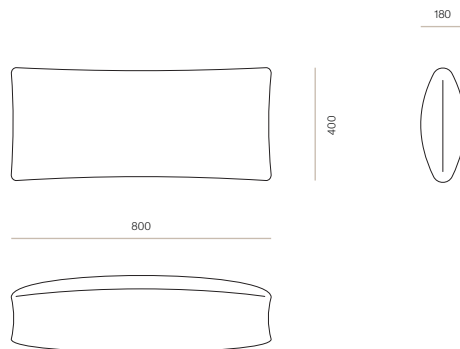

CUSHION

Kingsview Lumbar Cushion

A lumbar cushion designed specifically for our Kingsview Sofa, with three sizes to choose from.

DIMENSIONS

400H x 700W x 180D

400H x 800W x 180D

400H x 950W x 180D

SPECIFICATIONS

- Feather fibre fill
- Central seam with zip to enable cushion covers to be cleaned
- Includes inner

COMFORT PROFILE

1 - Relaxed comfort profile, designed to offer a soft plush experience. Will require a little ongoing dressing due to being feather fibre filled.

WOODWRIGHTS

KINGSVIEW LUMBAR CUSHION - 700 X 400

CODE 10231

KINGSVIEW LUMBAR CUSHION - 800 X 400

CODE 10322

WOODWRIGHTS

KINGSVIEW LUMBAR CUSHION - 950 X 400

CODE 10237