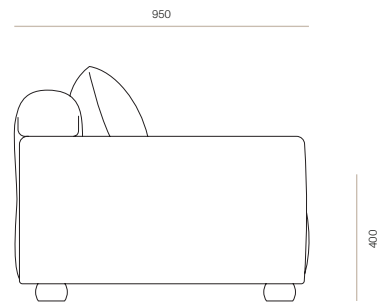

#### DIMENSIONS

700H x 3080W x 950D

#### COMFORT PROFILE

5 - Highly structured, providing supportive comfort. Requires very little maintenance and dressing between uses.

# WOODWRIGHTS

KINGSVIEW STRAIGHT 3 SEATER SOFA

CODE 10165

3.080

950

700

400

Lumbar Cushion