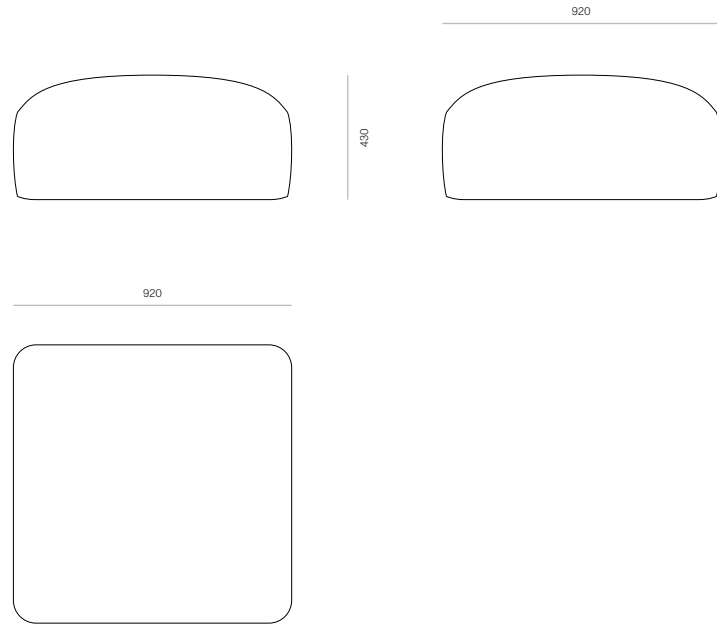

WOODWRIGHTS

LANDING SQUARE OTTOMAN

CODE 8285

LANDING SINGLE CORNER MODULE

CODE 7552