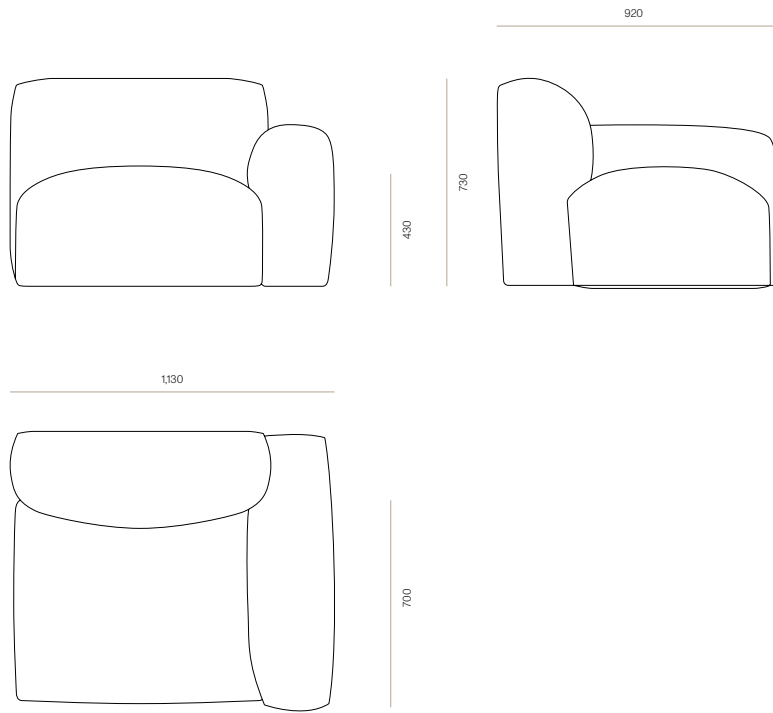

WOODWRIGHTS

LANDING MODULE - RIGHT ARM

CODE 8283

LANDING MODULE - LEFT ARM

CODE 7553