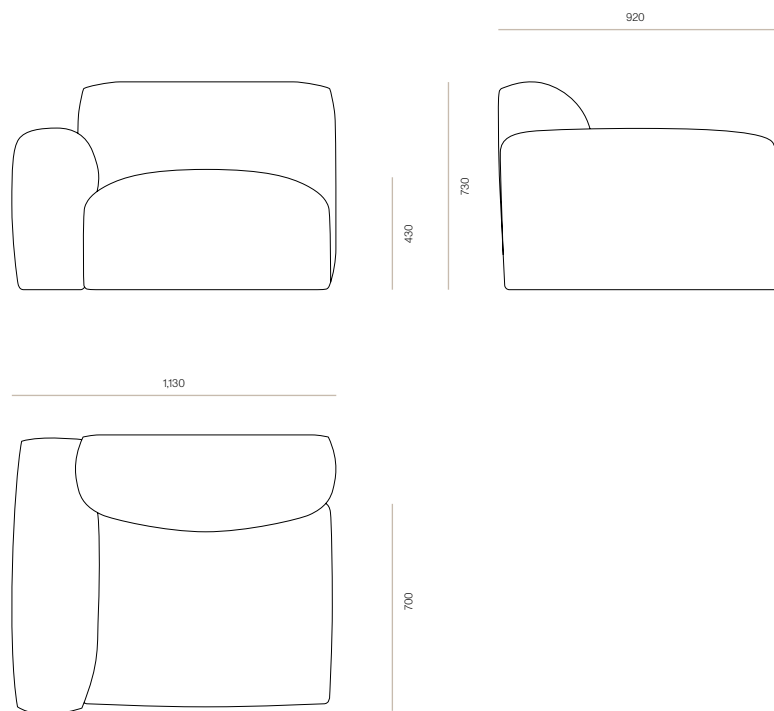

WOODWRIGHTS

LANDING MODULE - RIGHT ARM

CODE 8283

LANDING MODULE - LEFT ARM

CODE 7553