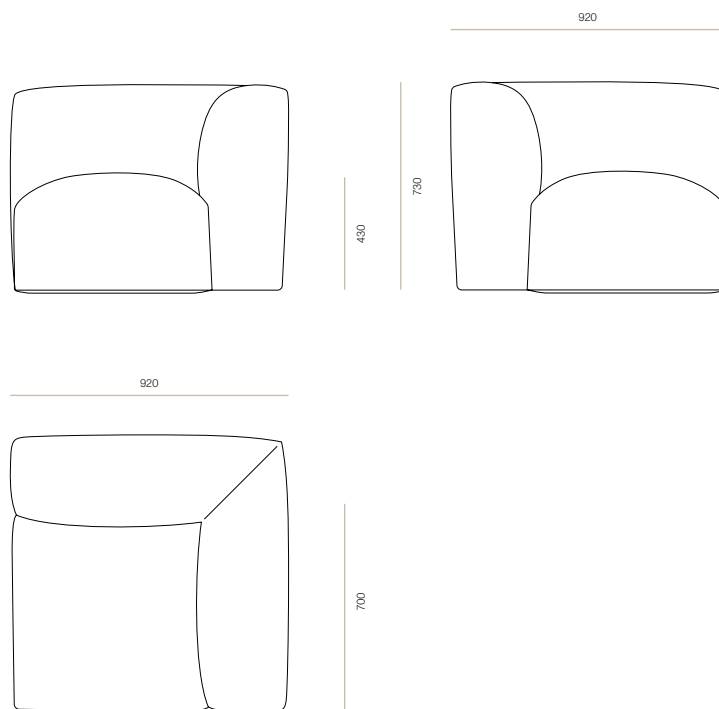

### DIMENSIONS

Right Arm Module	730H x 1130W x 920D
Left Arm Module	730H x 1130W x 920D
Square Ottoman	430H x 920W x 920D
Single Corner	730H x 920W x 920D
Back Module	730H x 920W x 920D

# WOODWRIGHTS

LANDING SQUARE OTTOMAN

CODE 8285

LANDING SINGLE CORNER MODULE

CODE 7552