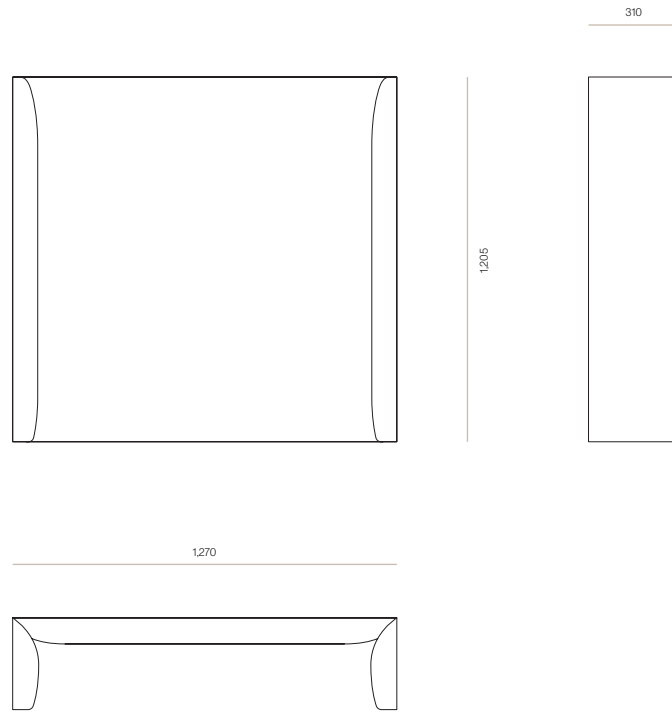

WOODWRIGHTS

LEIA UPHOLSTERED HEADBOARD - KING SINGLE

CODE 7890

LEIA UPHOLSTERED HEADBOARD - QUEEN

CODE 6760