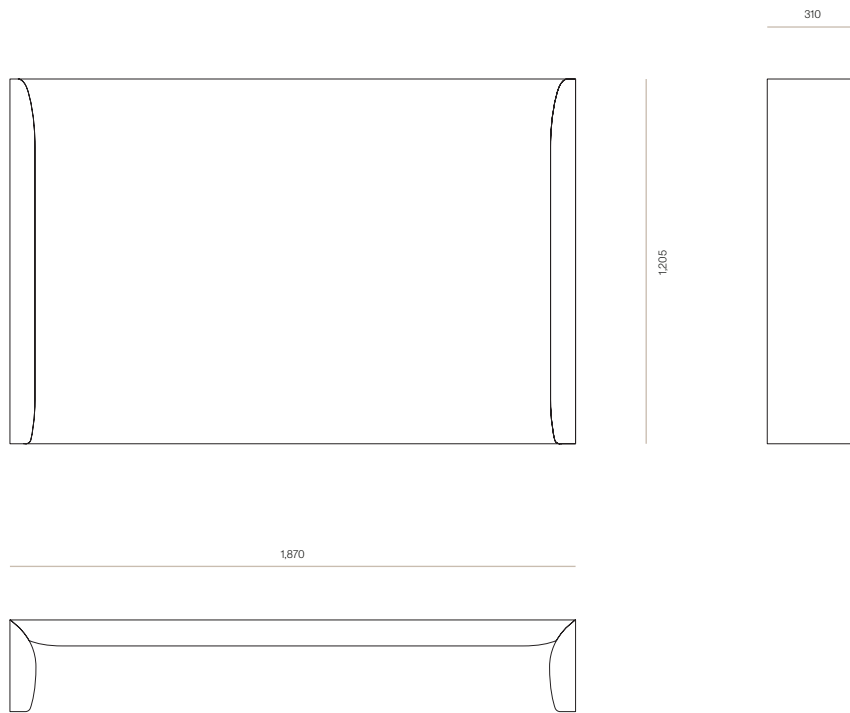

WOODWRIGHTS

LEIA UPHOLSTERED HEADBOARD - KING

CODE 7234