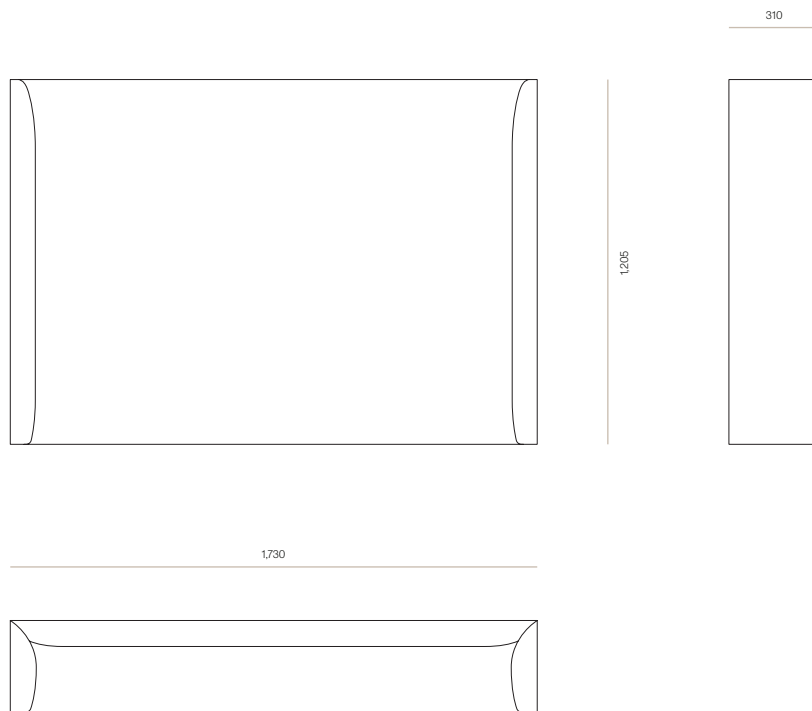

WOODWRIGHTS

LEIA UPHOLSTERED HEADBOARD - KING SINGLE

CODE 7890

LEIA UPHOLSTERED HEADBOARD - QUEEN

CODE 6760