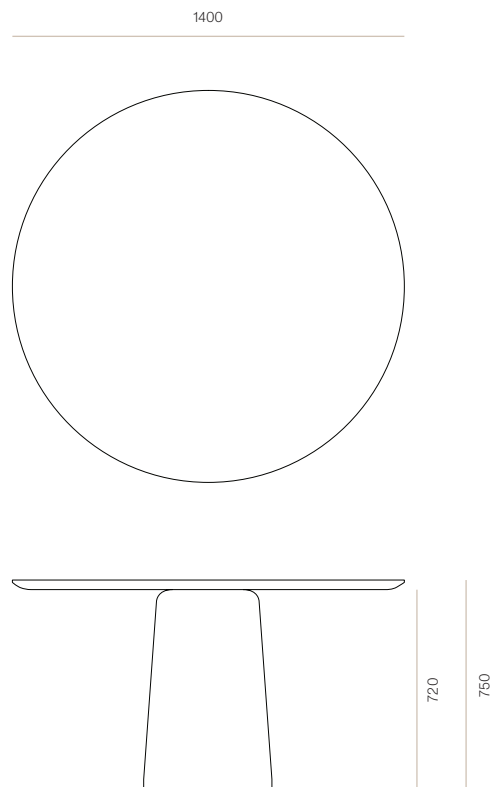

DINING

Lena Pedestal Dining Table

With soft, sculptural forms and a refined top edge, Lena's pedestal base enhances seating flexibility. It offers a considered balance of function and elegance for contemporary dining spaces.

DIMENSIONS

750H x 1200dia

750H x 1400dia

750H x 1600dia

SPECIFICATIONS

- Solid ash or oak timber
- Sculpted profile on bottom edge of table top
- Pedestal design with bevelled top edge
- Polished in a durable matt 2 pack lacquer
- Fully assembled

WOODWRIGHTS

LENA PEDESTAL DINING TABLE - 1200dia

CODE 12300

LENA PEDESTAL DINING TABLE - 1400dia

CODE 12301

WOODWRIGHTS

LENA PEDESTAL DINING TABLE - 1600dia

CODE 12302