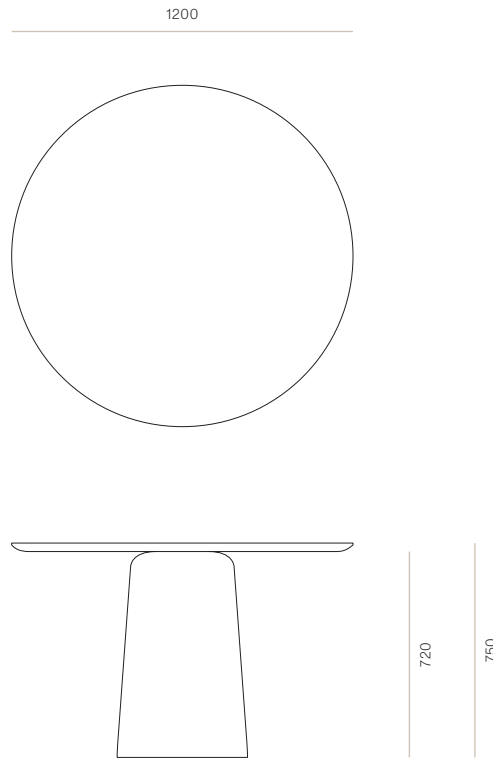

DINING

Lena Pedestal Dining Table

With soft, sculptural forms and a refined top edge, Lena's pedestal base enhances seating flexibility. It offers a considered balance of function and elegance for contemporary dining spaces.

DIMENSIONS

750H x 1200dia

750H x 1400dia

750H x 1600dia

SPECIFICATIONS

- Solid ash or oak timber
- Sculpted profile on bottom edge of table top
- Pedestal design with bevelled top edge
- Polished in a durable matt 2 pack lacquer
- Fully assembled

WOODWRIGHTS

LENA PEDESTAL DINING TABLE - 1200dia

CODE 12300

LENA PEDESTAL DINING TABLE - 1400dia

CODE 12301

WOODWRIGHTS

LENA PEDESTAL DINING TABLE - 1600dia

CODE 12302