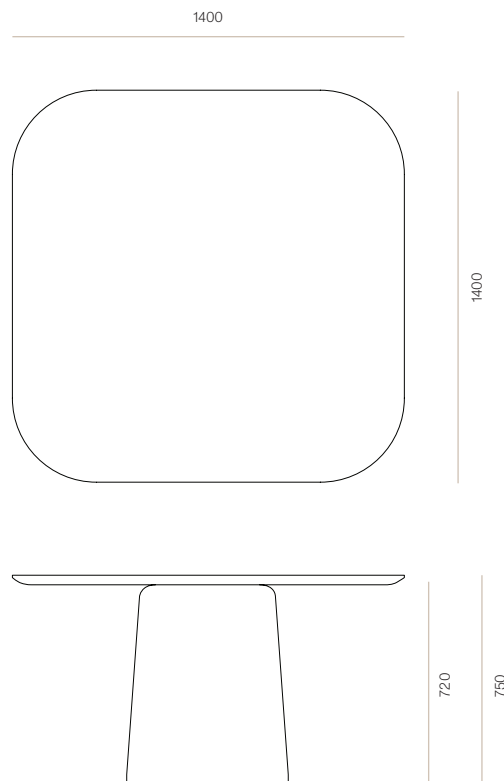

DINING

Lena Square Dining Table

With soft, sculptural forms and a refined top edge, Lena's pedestal base and square top enhance seating flexibility. It offers a considered balance of function and elegance for contemporary dining spaces.

DIMENSIONS

750H x 1200sq

750H x 1400sq

750H x 1600sq

SPECIFICATIONS

- Solid ash or oak timber
- Sculpted profile on bottom edge of table top
- Square top with radius corners
- Pedestal design with bevelled top edge
- Polished in a durable matt 2 pack lacquer
- Fully assembled

WOODWRIGHTS

LENA SQUARE DINING TABLE - 1200sq

CODE 12298

LENA SQUARE DINING TABLE - 1400sq

CODE 12303

WOODWRIGHTS

LENA SQUARE DINING TABLE - 1600sq

CODE 12304