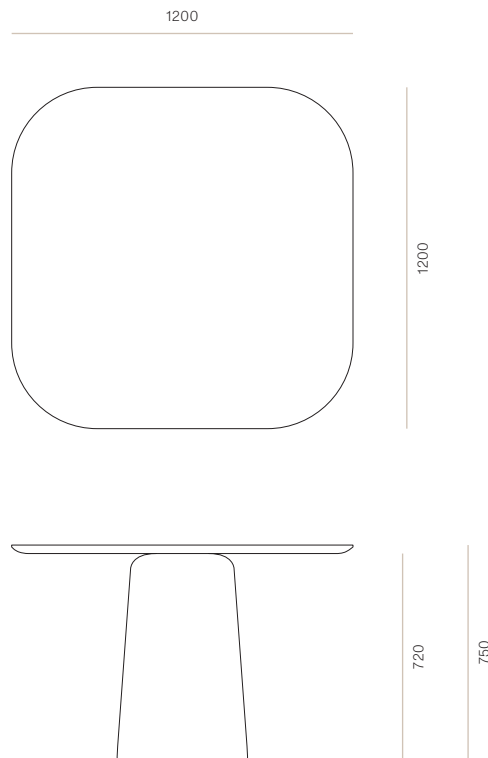

DINING

Lena Square Dining Table

With soft, sculptural forms and a refined top edge, Lena's pedestal base and square top enhance seating flexibility. It offers a considered balance of function and elegance for contemporary dining spaces.

DIMENSIONS

750H x 1200sq

750H x 1400sq

750H x 1600sq

SPECIFICATIONS

- Solid ash or oak timber
- Sculpted profile on bottom edge of table top
- Square top with radius corners
- Pedestal design with bevelled top edge
- Polished in a durable matt 2 pack lacquer
- Fully assembled

WOODWRIGHTS

LENA SQUARE DINING TABLE - 1200sq

CODE 12298

LENA SQUARE DINING TABLE - 1400sq

CODE 12303

WOODWRIGHTS

LENA SQUARE DINING TABLE - 1600sq

CODE 12304