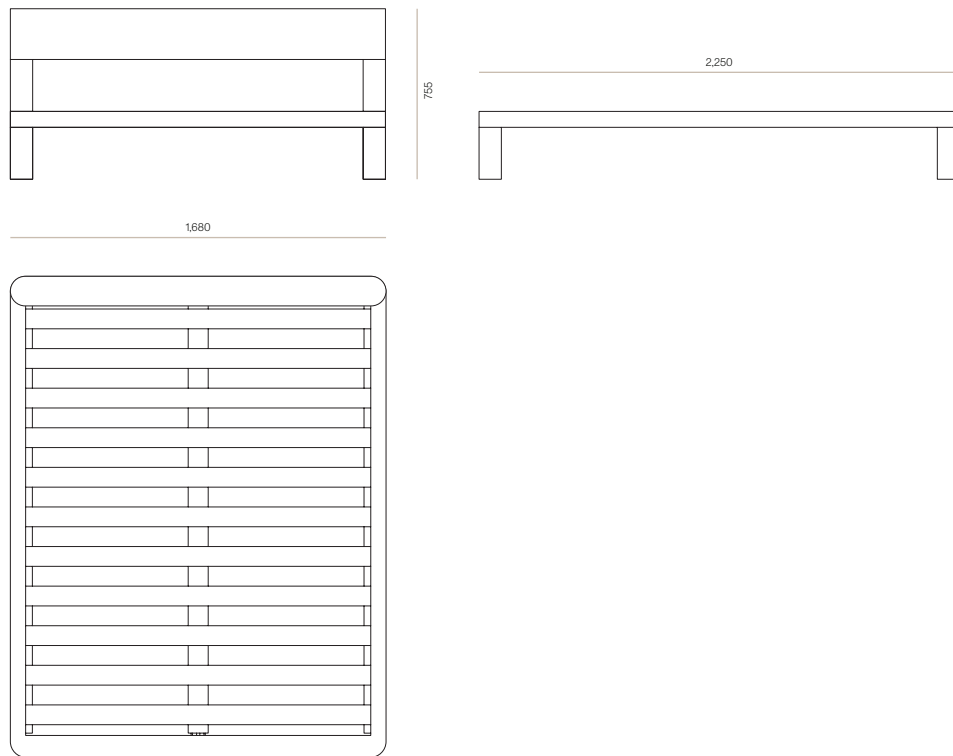

WOODWRIGHTS

Muse Slat Bed - Queen

CODE 6352