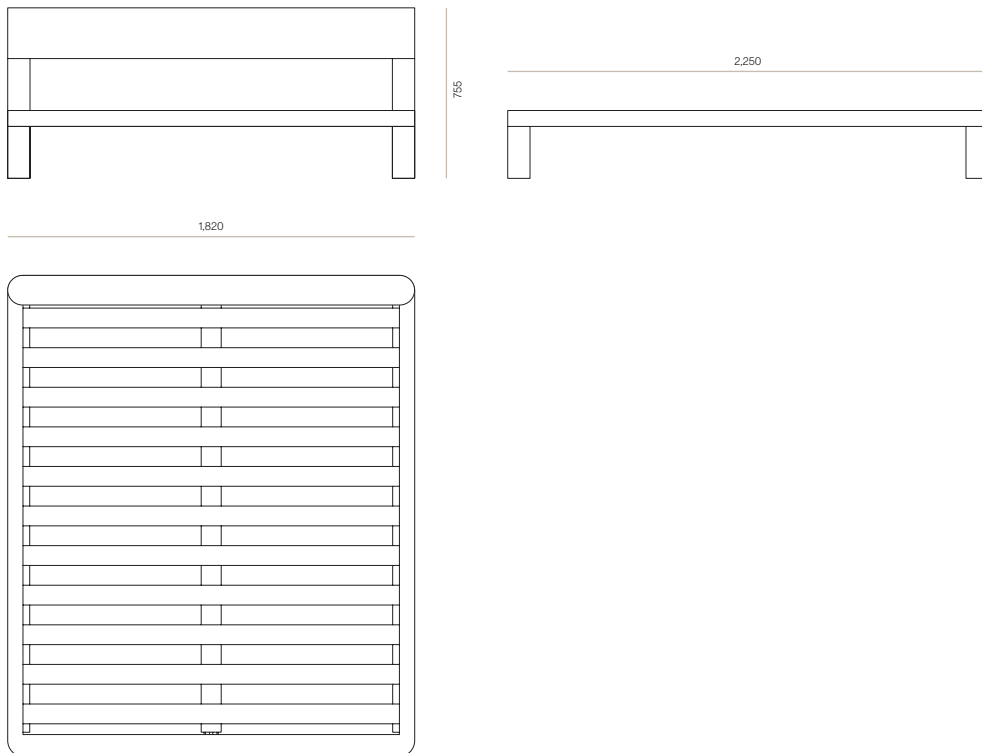

Muse Slat Bed - King

CODE 6353