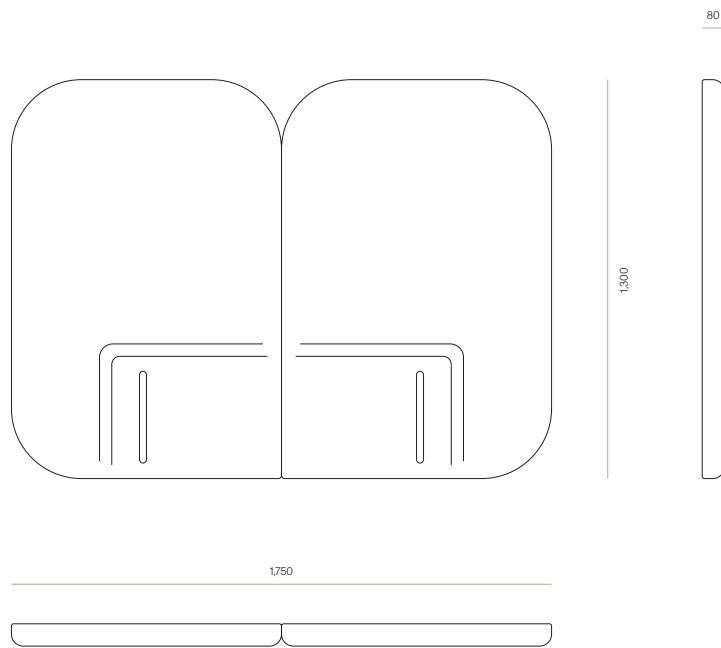

DIMENSIONS

King Single	1300H x 1150W x 80D
Queen	1300H x 1610W x 80D
King	1300H x 1750W x 80D
Super King	1300H x 1910W x 80D

SPECIFICATIONS

- Two panels with rounded corners
- No side borders or corner seams
- Custom cutouts for power points, switches and/or lighting available upon request
- Excludes installation

WOODWRIGHTS

MYLA UPHOLSTERED HEADBOARD - KING SINGLE

CODE 7889

MYLA UPHOLSTERED HEADBOARD - QUEEN

CODE 7888

WOODWRIGHTS

MYLA UPHOLSTERED HEADBOARD - KING

CODE 6759

MYLA UPHOLSTERED HEADBOARD - SUPER KING

CODE 7887