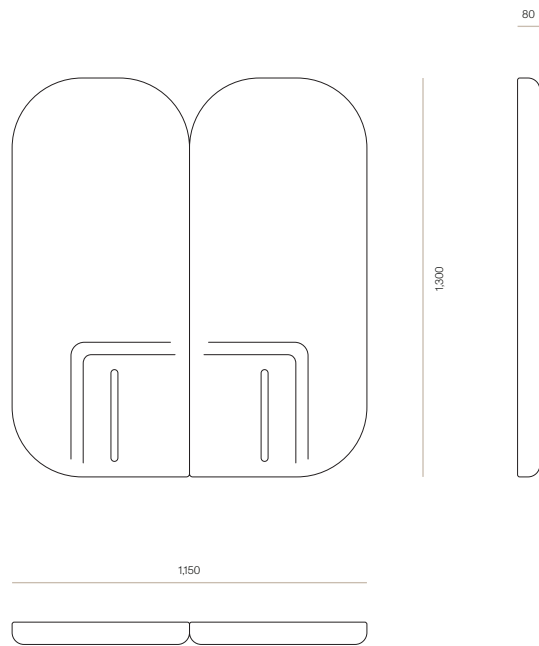

WOODWRIGHTS

MYLA UPHOLSTERED HEADBOARD - KING SINGLE

CODE 7889