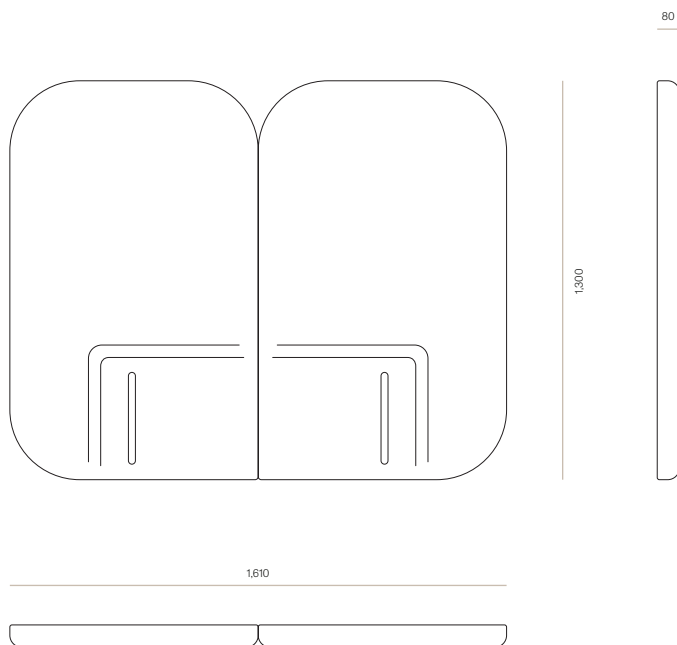

DIMENSIONS

King Single	1300H x 1150W x 80D
Queen	1300H x 1610W x 80D
King	1300H x 1750W x 80D
Super King	1300H x 1910W x 80D

SPECIFICATIONS

- Two panels with rounded corners
- No side borders or corner seams
- Custom cutouts for power points, switches and/or lighting available upon request
- Excludes installation

WOODWRIGHTS

MYLA UPHOLSTERED HEADBOARD - KING SINGLE

CODE 7889

MYLA UPHOLSTERED HEADBOARD - QUEEN

CODE 7888

WOODWRIGHTS

MYLA UPHOLSTERED HEADBOARD - KING

CODE 6759

MYLA UPHOLSTERED HEADBOARD - SUPER KING

CODE 7887