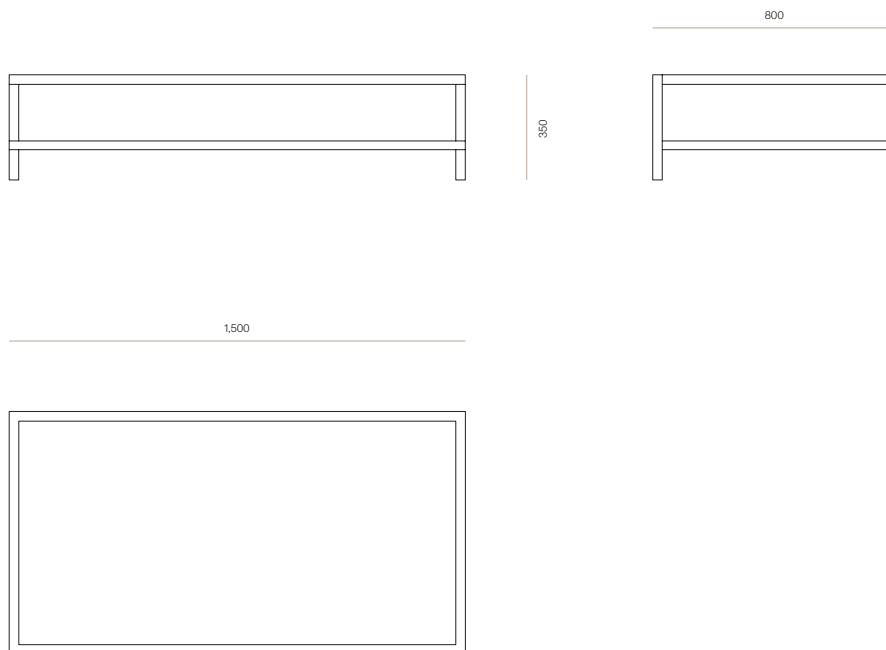

Nara Coffee Table - 1500W

CODE 9378