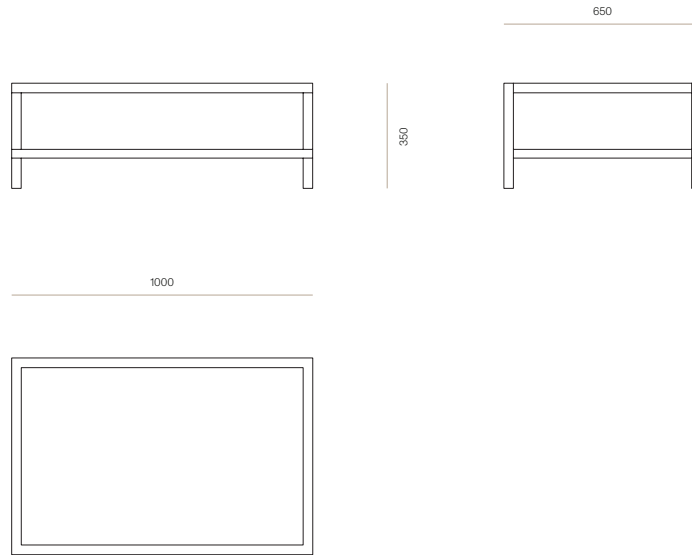

WOODWRIGHTS

Nara Coffee Table - 1000W

CODE 9160