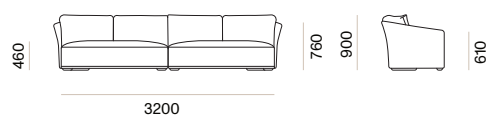

OLIVER 3 SEATER SOFA 12039

METERAGE
FABRIC: 16m

CUSHIONS INCLUDED
4 X LONG