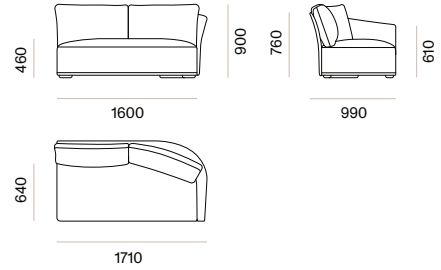

OLIVER LONG RIGHT ARM MODULE 12017

METERAGE
FABRIC: 8m

CUSHIONS INCLUDED
2 X LONG