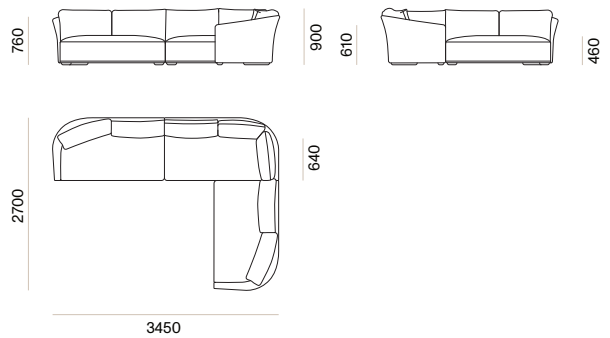

OLIVER MODULAR SOFA - PRESET E 12646

METERAGE
FABRIC: 25m

MODULES
11532 – OLIVER LONG LEFT ARM
11731 – OLIVER LONG RIGHT CORNER
12017 – OLIVER LONG RIGHT ARM

CUSHIONS INCLUDED
5 X LONG
2 X CORNER