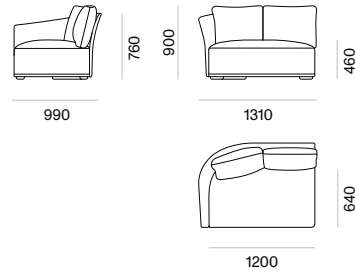

WOODWRIGHTS

OLIVER SOFA MODULES

OLIVER SHORT LEFT ARM MODULE 12608

METERAGE
FABRIC: 6.5m

CUSHIONS INCLUDED
2 X SHORT