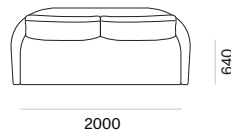

WOODWRIGHTS

OLIVER STRAIGHT SOFA CONFIGURATIONS

OLIVER 2 SEATER SOFA 12037

METERAGE
FABRIC: 12.5m

CUSHIONS INCLUDED
2 X LONG