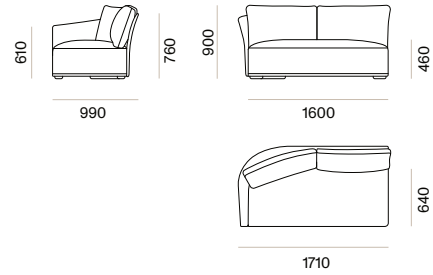

WOODWRIGHTS

OLIVER SOFA MODULES

OLIVER LONG LEFT ARM MODULE 11532

METERAGE
FABRIC: 8m

CUSHIONS INCLUDED
2 X LONG