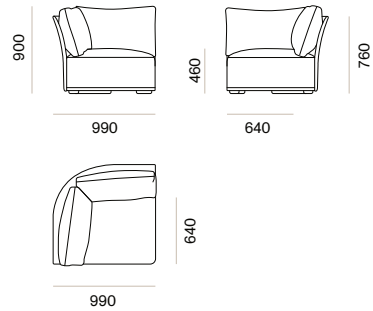

OLIVER SHORT CORNER MODULE 12606

METERAGE
FABRIC: 6.5m

CUSHIONS INCLUDED
2 X CORNER