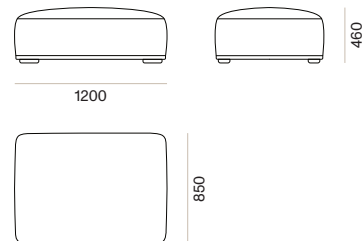

OLIVER OTTOMAN - 1200W MODULE 12580

METERAGE
FABRIC: 5.5m