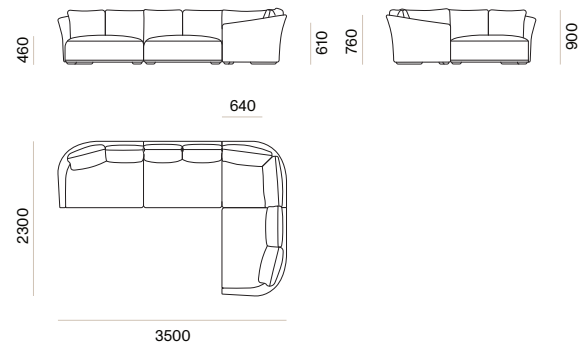

OLIVER MODULAR SOFA - PRESET I 12650

METERAGE
FABRIC: 25.2m

MODULES
12608 – OLIVER SHORT LEFT ARM
12607 – OLIVER SHORT BACK ONLY
12606 – OLIVER SHORT CORNER
12609 – OLIVER SHORT RIGHT ARM

CUSHIONS INCLUDED
6 X SHORT
2 X CORNER