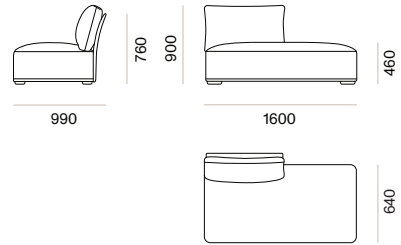

OLIVER LONG LEFT BACK ONLY MODULE 12022

METERAGE
FABRIC: 6m

CUSHIONS INCLUDED
1 X LONG