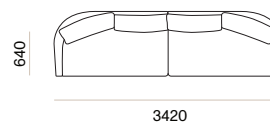

OLIVER 3 SEATER SOFA 12039

METERAGE
FABRIC: 16m

CUSHIONS INCLUDED
4 X LONG