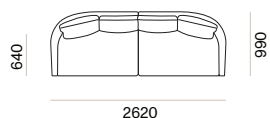

OLIVER 2.5 SEATER SOFA 12038

METERAGE
FABRIC: 13m

CUSHIONS INCLUDED
4 X SHORT