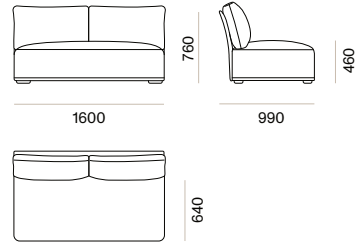

WOODWRIGHTS

OLIVER SOFA MODULES

OLIVER LONG BACK ONLY MODULE 12019

METERAGE
FABRIC: 7.5m

CUSHIONS INCLUDED
2 X LONG