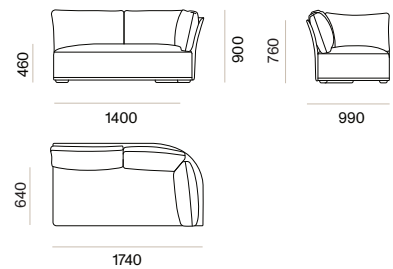

OLIVER LONG RIGHT CORNER MODULE 11731

METERAGE
FABRIC: 9m

CUSHIONS INCLUDED
1 X LONG
2 X CORNER