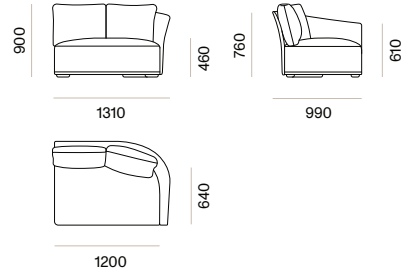

OLIVER SHORT RIGHT ARM MODULE 12609

METERAGE
FABRIC: 6.5m

CUSHIONS INCLUDED
2 X SHORT