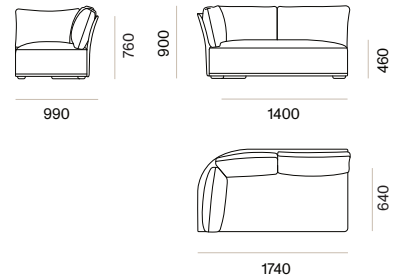

OLIVER LONG LEFT CORNER MODULE 11730

METERAGE
FABRIC: 9m

CUSHIONS INCLUDED
1 X LONG
2 X CORNER