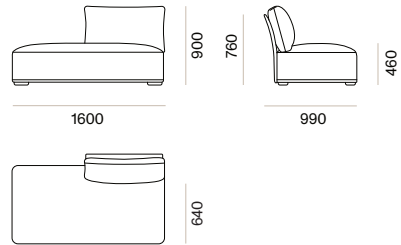

OLIVER LONG RIGHT BACK ONLY MODULE 12021

METERAGE
FABRIC: 6m

CUSHIONS INCLUDED
1 X LONG