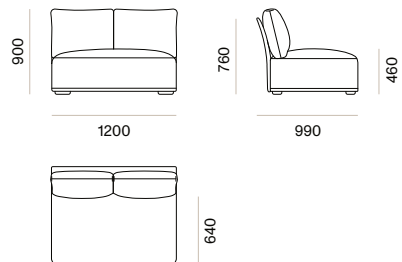

OLIVER SHORT BACK ONLY MODULE 12607

METERAGE
FABRIC: 5.7m

CUSHIONS INCLUDED
2 X SHORT