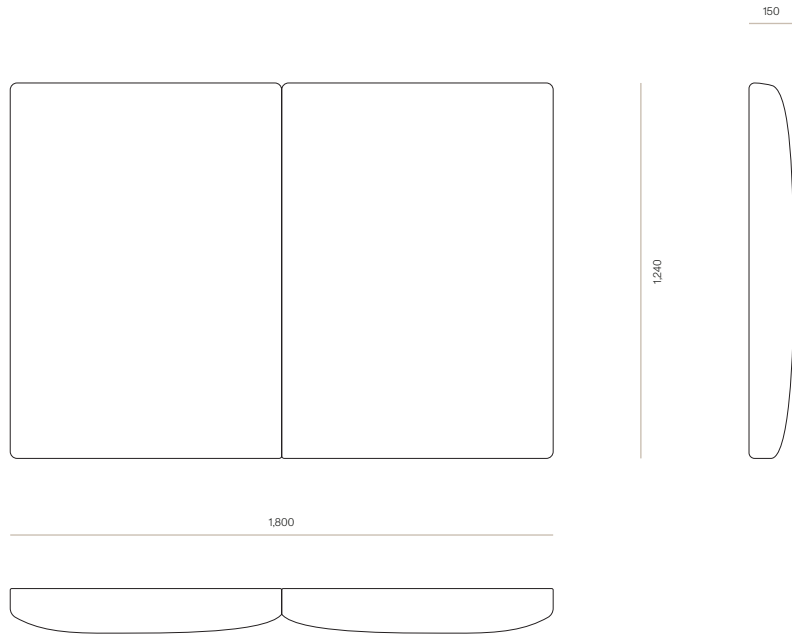

DIMENSIONS

| | |
|-------------|----------------------|
| King Single | 1240H x 1200W x 150D |
| Queen | 1240H x 1660W x 150D |
| King | 1240H x 1800W x 150D |
| Super King | 1240H x 1960W x 150D |

SPECIFICATIONS

- Two horizontal upholstered panels
- Medium-density foam with a fibre wrap
- Box seams in corners
- Transported in one piece
- Custom cutouts for power points, switches and/or lighting available upon request
- Option of split-batten fixing to wall or free-standing
- Excludes installation

WOODWRIGHTS

PIPER UPHOLSTERED HEADBOARD - KING SINGLE

CODE 9357

PIPER UPHOLSTERED HEADBOARD - QUEEN

CODE 9124

WOODWRIGHTS

PIPER UPHOLSTERED HEADBOARD - KING

CODE 9358