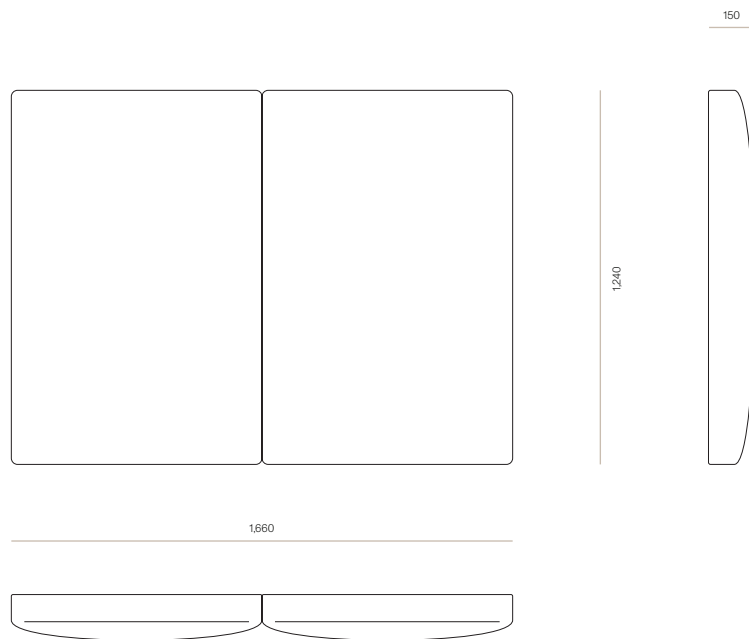

DIMENSIONS

| | |
|-------------|----------------------|
| King Single | 1240H x 1200W x 150D |
| Queen | 1240H x 1660W x 150D |
| King | 1240H x 1800W x 150D |
| Super King | 1240H x 1960W x 150D |

SPECIFICATIONS

- Two horizontal upholstered panels
- Medium-density foam with a fibre wrap
- Box seams in corners
- Transported in one piece
- Custom cutouts for power points, switches and/or lighting available upon request
- Option of split-batten fixing to wall or free-standing
- Excludes installation

WOODWRIGHTS

PIPER UPHOLSTERED HEADBOARD - KING SINGLE

CODE 9357

PIPER UPHOLSTERED HEADBOARD - QUEEN

CODE 9124

WOODWRIGHTS

PIPER UPHOLSTERED HEADBOARD - KING

CODE 9358