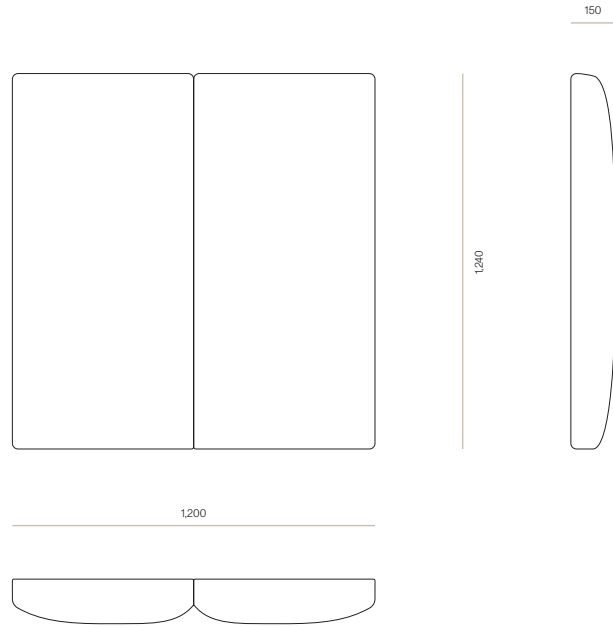

WOODWRIGHTS

PIPER UPHOLSTERED HEADBOARD - KING SINGLE

CODE 9357

PIPER UPHOLSTERED HEADBOARD - QUEEN

CODE 9124