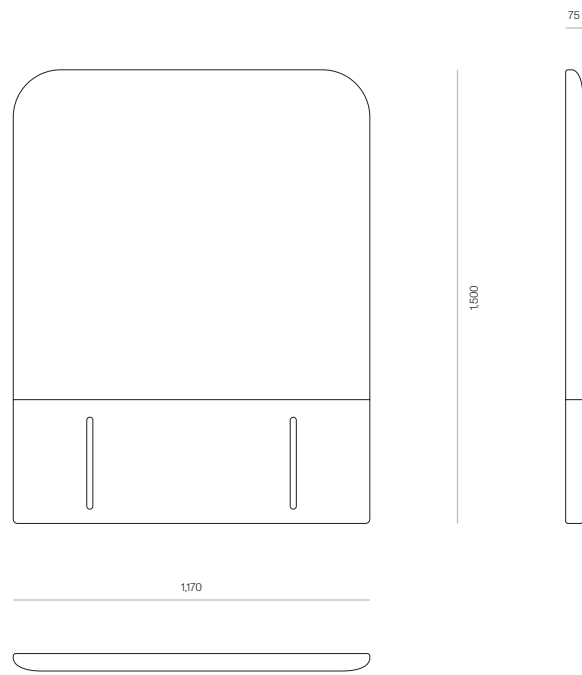

WOODWRIGHTS

RILEY UPHOLSTERED HEADBOARD - KING SINGLE

CODE 7871

RILEY UPHOLSTERED HEADBOARD - QUEEN

CODE 7872