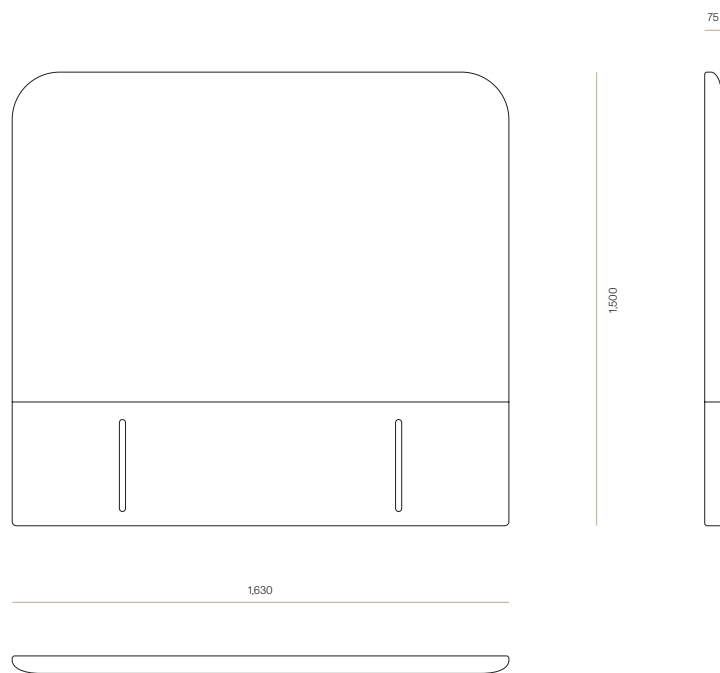

WOODWRIGHTS

RILEY UPHOLSTERED HEADBOARD - KING SINGLE

CODE 7871

RILEY UPHOLSTERED HEADBOARD - QUEEN

CODE 7872