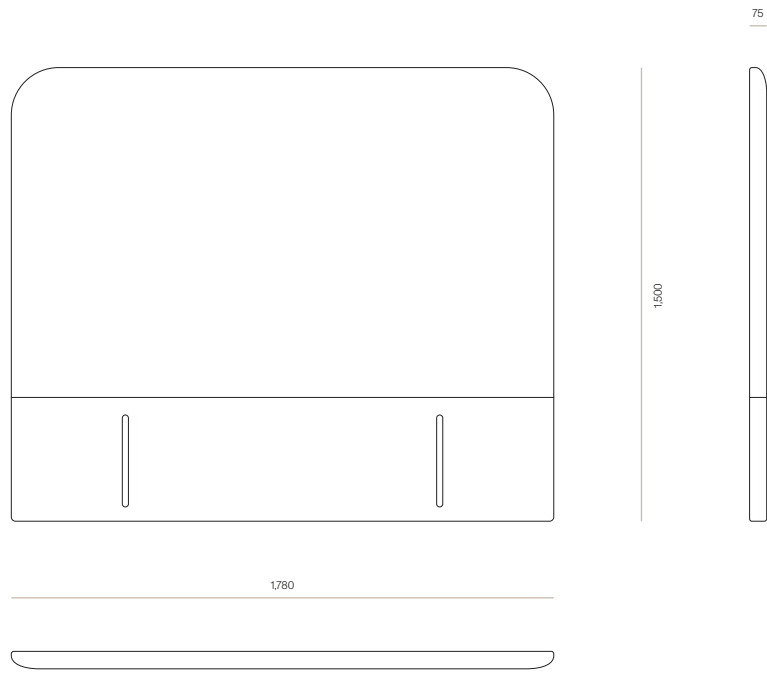

WOODWRIGHTS

RILEY UPHOLSTERED HEADBOARD - KING

CODE 7873

RILEY UPHOLSTERED HEADBOARD - SUPER KING

CODE 7874