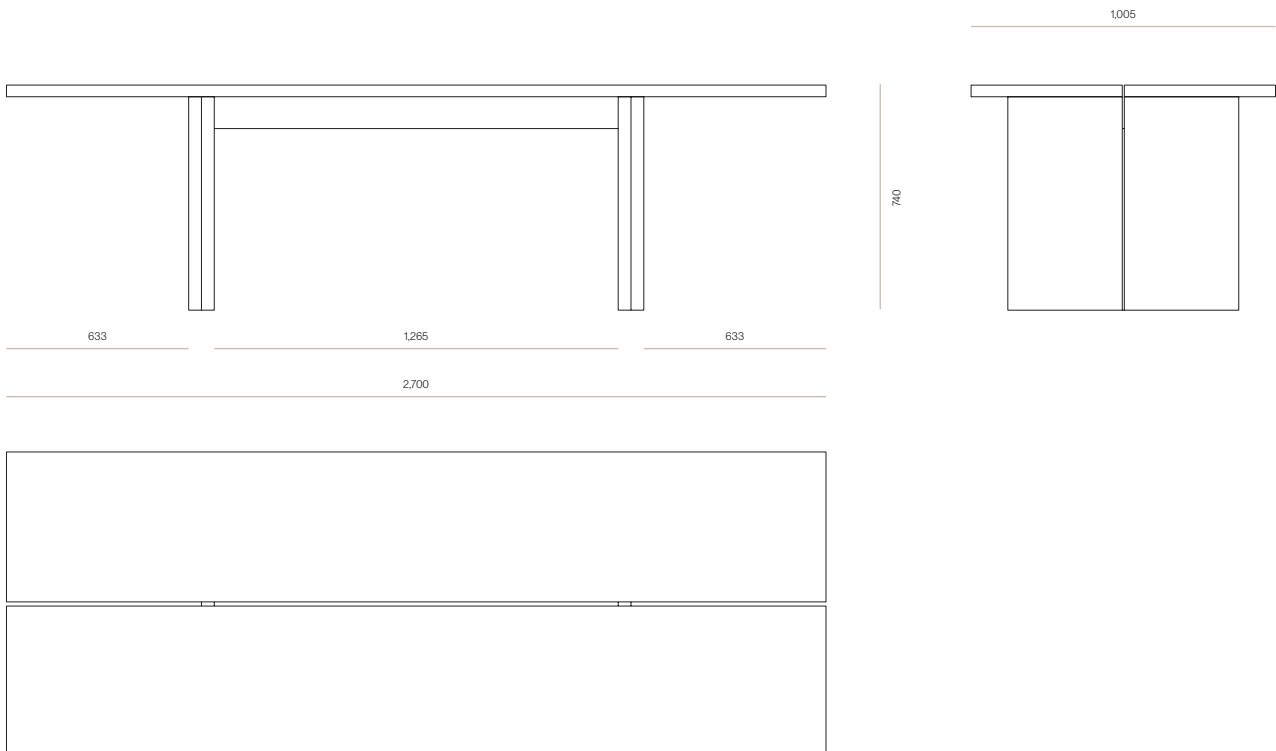

DIMENSIONS

2500W	740H x 2500W x 1005D
2700W	740H x 2700W x 1005D
2700W x 1205D	740H x 2700W x 1205D
3000W	740H x 3000W x 1005D
3000W x 1205D	740H x 3000W x 1205D

SPECIFICATIONS

- Solid ash or oak timber
- 5mm negative detail through centre of top, faces and ends of leg frames
- 5% extra matt lacquer available on Sand Oak, Organic Oak, Mid Brown Ash
- 40mm thick top
- Fully assembled with delivery option 2
- Base sent separate to the top and requires some simple assembly using the hardware and instructions provided

Made to order in New Zealand by Woodwrights

WOODWRIGHTS

SBR T01 DINING TABLE - 2500W

CODE 9159

6 SEATER

SBR T01 DINING TABLE - 2700W

CODE 8865

6-8 SEATER

WOODWRIGHTS

SBR T01 DINING TABLE - 2700W X 1250D

CODE 10392

8-10 SEATER

SBR T01 DINING TABLE - 3000W

CODE 9191

10 SEATER

WOODWRIGHTS

SBR T01 DINING TABLE - 3000W X 1250D

CODE 10391

10-12 SEATER

WOODWRIGHTS

SBR T01 SEATING INDEX

SBR T01 2500W
6 SEATER

SBR T01 2700W
6-8 SEATER

SBR T01 2700W X 1205D
8-10 SEATER