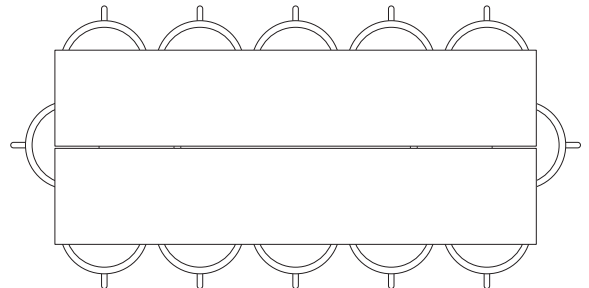

SBR T01 3000W
10-12 SEATER