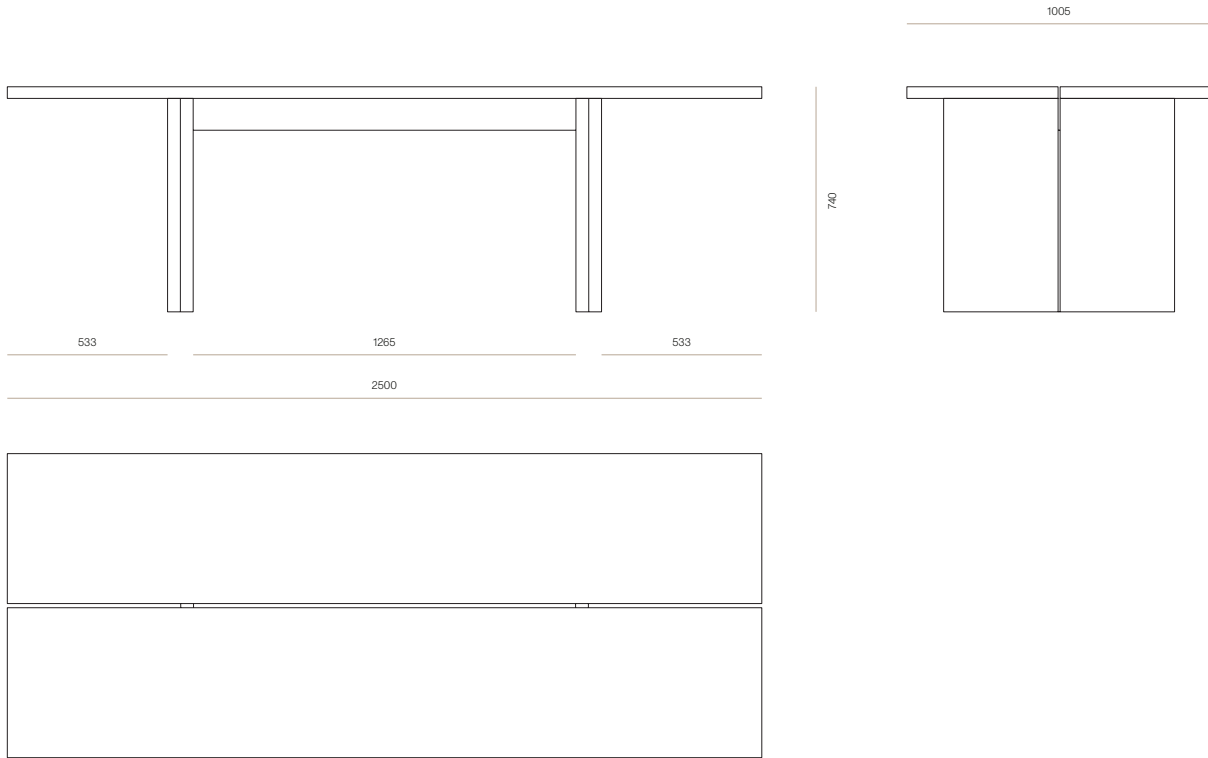

WOODWRIGHTS

SBR T01 DINING TABLE - 2500W

CODE 9159

6 SEATER