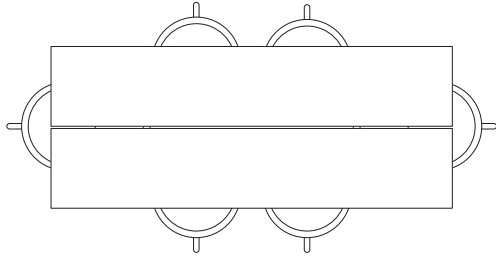

DIMENSIONS

2500W	740H x 2500W x 1005D
2700W	740H x 2700W x 1005D
2700W x 1205D	740H x 2700W x 1205D
3000W	740H x 3000W x 1005D
3000W x 1205D	740H x 3000W x 1205D

SPECIFICATIONS

- Solid ash or oak timber
- 5mm negative detail through centre of top, faces and ends of leg frames
- 5% extra matt lacquer available on Sand Oak, Organic Oak, Mid Brown Ash
- 40mm thick top
- Fully assembled with delivery option 2
- Base sent separate to the top and requires some simple assembly using the hardware and instructions provided

WOODWRIGHTS

SBR T01 DINING TABLE - 2700W X 1250D

CODE 10392

8-10 SEATER

SBR T01 DINING TABLE - 3000W

CODE 9191

10 SEATER

WOODWRIGHTS

SBR T01 DINING TABLE - 3000W X 1250D

CODE 10391

10-12 SEATER

WOODWRIGHTS

SBR T01 SEATING INDEX

SBR T01 2500W
6 SEATER

SBR T01 2700W
6-8 SEATER

SBR T01 2700W X 1205D
8-10 SEATER