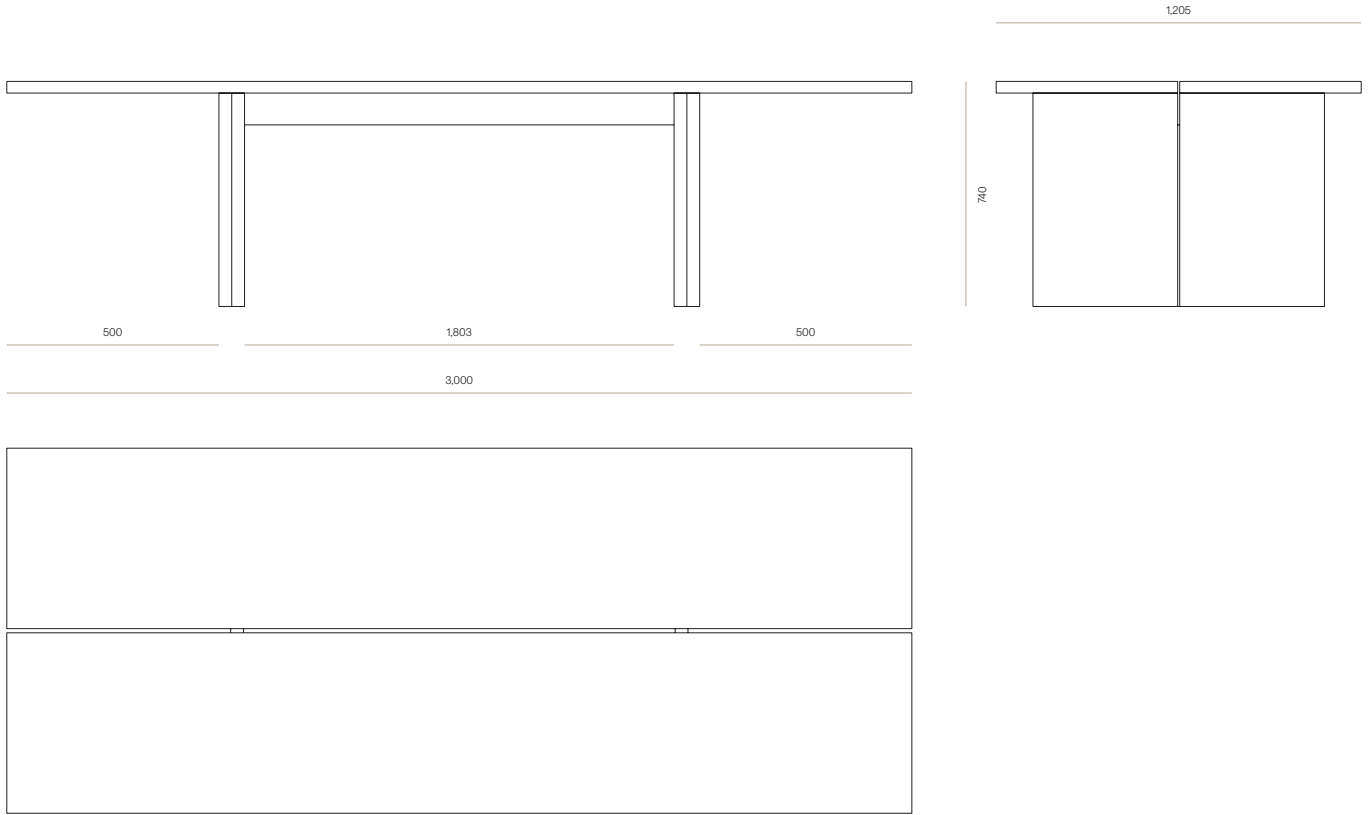

DIMENSIONS

2500W	740H x 2500W x 1005D
2700W	740H x 2700W x 1005D
2700W x 1205D	740H x 2700W x 1205D
3000W	740H x 3000W x 1005D
3000W x 1205D	740H x 3000W x 1205D

SPECIFICATIONS

- Solid ash or oak timber
- 5mm negative detail through centre of top, faces and ends of leg frames
- 5% extra matt lacquer available on Sand Oak, Organic Oak, Mid Brown Ash
- 40mm thick top
- Fully assembled with delivery option 2
- Base sent separate to the top and requires some simple assembly using the hardware and instructions provided

WOODWRIGHTS

SBR T01 DINING TABLE - 2700W X 1250D

CODE 10392

8-10 SEATER

SBR T01 DINING TABLE - 3000W

CODE 9191

10 SEATER

WOODWRIGHTS

SBR T01 DINING TABLE - 3000W X 1250D

CODE 10391

10-12 SEATER

WOODWRIGHTS

SBR T01 SEATING INDEX

SBR T01 2500W
6 SEATER

SBR T01 2700W
6-8 SEATER

SBR T01 2700W X 1205D
8-10 SEATER