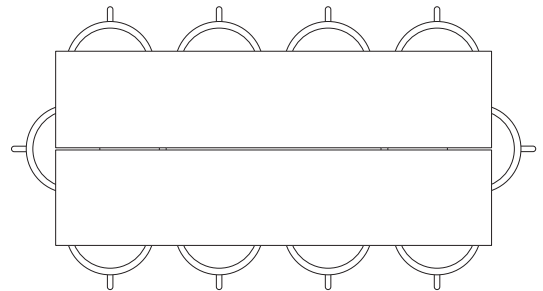

DIMENSIONS

2500W	740H x 2500W x 1005D
2700W	740H x 2700W x 1005D
2700W x 1205D	740H x 2700W x 1205D
3000W	740H x 3000W x 1005D
3000W x 1205D	740H x 3000W x 1205D

SPECIFICATIONS

- Solid ash or oak timber
- 5mm negative detail through centre of top, faces and ends of leg frames
- 5% extra matt lacquer available on Sand Oak, Organic Oak, Mid Brown Ash
- 40mm thick top
- Fully assembled with delivery option 2
- Base sent separate to the top and requires some simple assembly using the hardware and instructions provided

WOODWRIGHTS

SBR T01 DINING TABLE - 2700W X 1250D

CODE 10392

8-10 SEATER

SBR T01 DINING TABLE - 3000W

CODE 9191

10 SEATER

WOODWRIGHTS

SBR T01 DINING TABLE - 3000W X 1250D

CODE 10391

10-12 SEATER

WOODWRIGHTS

SBR T01 SEATING INDEX

SBR T01 2500W
6 SEATER

SBR T01 2700W
6-8 SEATER

SBR T01 2700W X 1205D
8-10 SEATER