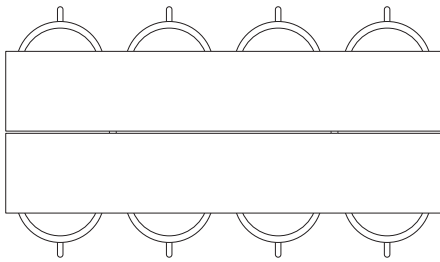

DIMENSIONS

2500W	740H x 2500W x 1005D
2700W	740H x 2700W x 1005D
2700W x 1205D	740H x 2700W x 1205D
3000W	740H x 3000W x 1005D
3000W x 1205D	740H x 3000W x 1205D

SPECIFICATIONS

- Solid ash or oak timber
- 5mm negative detail through centre of top, faces and ends of leg frames
- 5% extra matt lacquer available on Sand Oak, Organic Oak, Mid Brown Ash
- 40mm thick top
- Fully assembled with delivery option 2
- Base sent separate to the top and requires some simple assembly using the hardware and instructions provided

WOODWRIGHTS

SBR T01 DINING TABLE - 2700W X 1250D

CODE 10392

8-10 SEATER

SBR T01 DINING TABLE - 3000W

CODE 9191

10 SEATER

WOODWRIGHTS

SBR T01 DINING TABLE - 3000W X 1250D

CODE 10391

10-12 SEATER

WOODWRIGHTS

SBR T01 SEATING INDEX

SBR T01 2500W
6 SEATER

SBR T01 2700W
6-8 SEATER

SBR T01 2700W X 1205D
8-10 SEATER