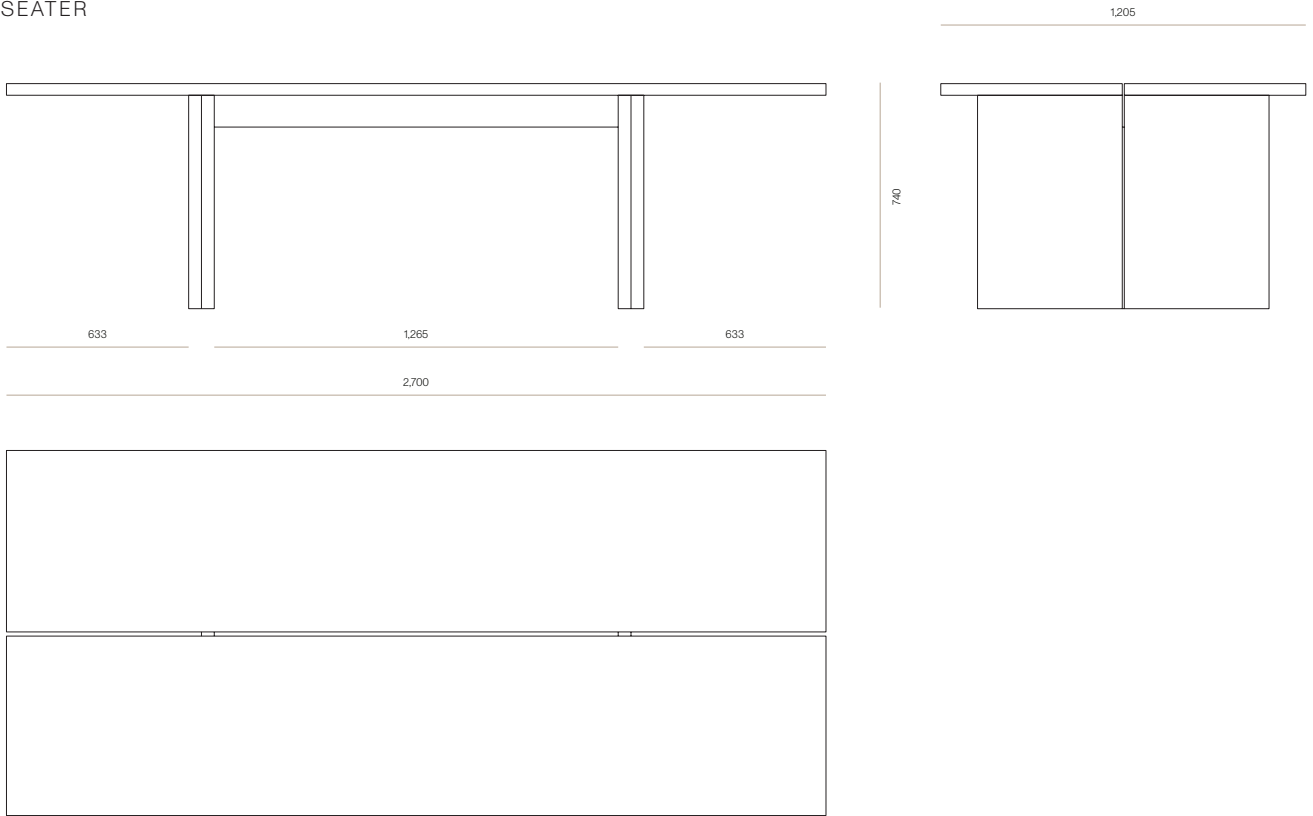

DIMENSIONS

2500W	740H x 2500W x 1005D
2700W	740H x 2700W x 1005D
2700W x 1205D	740H x 2700W x 1205D
3000W	740H x 3000W x 1005D
3000W x 1205D	740H x 3000W x 1205D

SPECIFICATIONS

- Solid ash or oak timber
- 5mm negative detail through centre of top, faces and ends of leg frames
- 5% extra matt lacquer available on Sand Oak, Organic Oak, Mid Brown Ash
- 40mm thick top
- Fully assembled with delivery option 2
- Base sent separate to the top and requires some simple assembly using the hardware and instructions provided

Made to order in New Zealand by Woodwrights

WOODWRIGHTS

SBR T01 DINING TABLE - 2500W

CODE 9159

6 SEATER

SBR T01 DINING TABLE - 2700W

CODE 8865

6-8 SEATER

WOODWRIGHTS

SBR T01 DINING TABLE - 2700W X 1250D

CODE 10392

8-10 SEATER

SBR T01 DINING TABLE - 3000W

CODE 9191

10 SEATER

WOODWRIGHTS

SBR T01 DINING TABLE - 3000W X 1250D

CODE 10391

10-12 SEATER

WOODWRIGHTS

SBR T01 SEATING INDEX

SBR T01 2500W
6 SEATER

SBR T01 2700W
6-8 SEATER

SBR T01 2700W X 1205D
8-10 SEATER