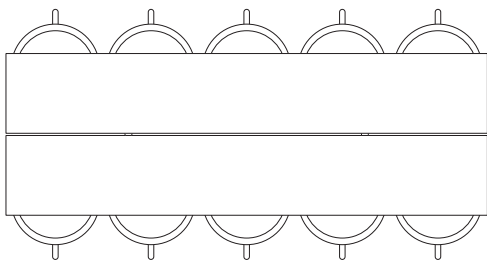

DIMENSIONS

2500W	740H x 2500W x 1005D
2700W	740H x 2700W x 1005D
2700W x 1205D	740H x 2700W x 1205D
3000W	740H x 3000W x 1005D
3000W x 1205D	740H x 3000W x 1205D

SPECIFICATIONS

- Solid ash or oak timber
- 5mm negative detail through centre of top, faces and ends of leg frames
- 5% extra matt lacquer available on Sand Oak, Organic Oak, Mid Brown Ash
- 40mm thick top
- Fully assembled with delivery option 2
- Base sent separate to the top and requires some simple assembly using the hardware and instructions provided

WOODWRIGHTS

SBR T01 DINING TABLE - 2700W X 1250D

CODE 10392

8-10 SEATER

SBR T01 DINING TABLE - 3000W

CODE 9191

10 SEATER

WOODWRIGHTS

SBR T01 DINING TABLE - 3000W X 1250D

CODE 10391

10-12 SEATER

WOODWRIGHTS

SBR T01 SEATING INDEX

SBR T01 2500W
6 SEATER

SBR T01 2700W
6-8 SEATER

SBR T01 2700W X 1205D
8-10 SEATER