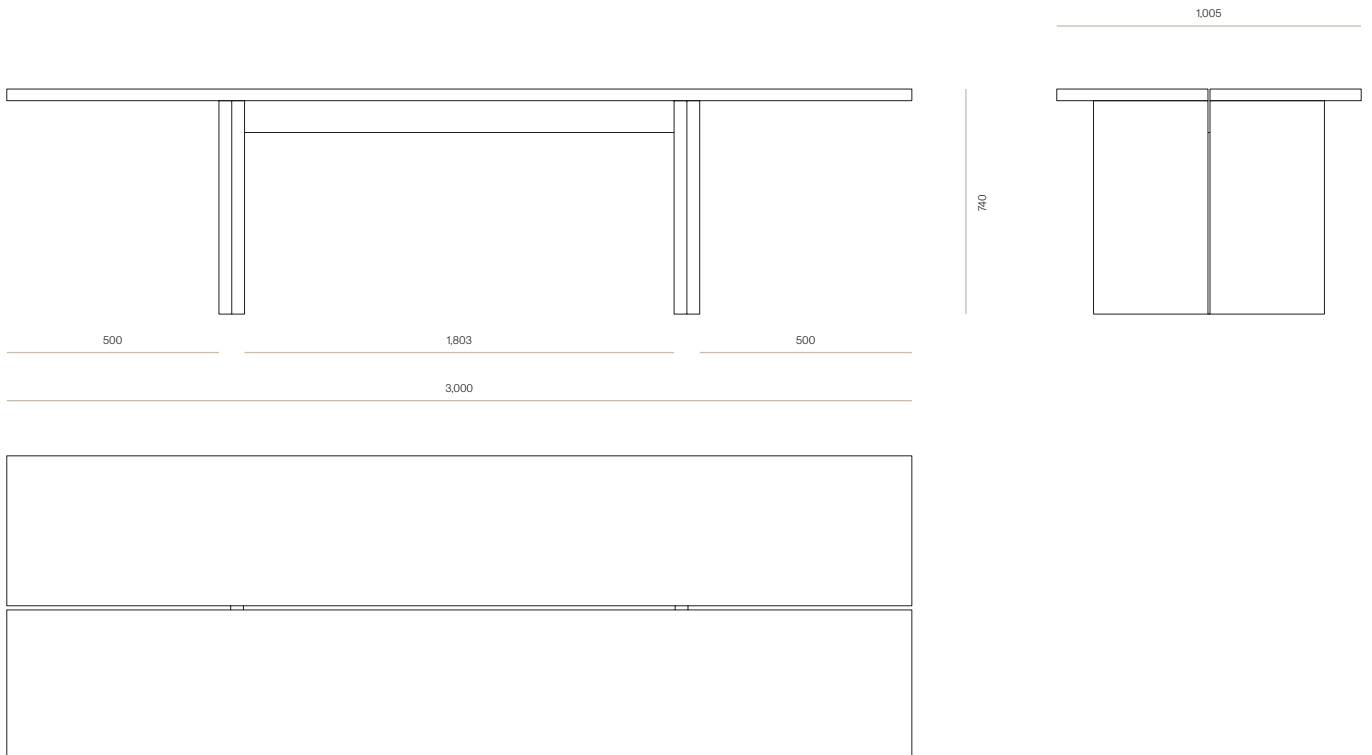

DIMENSIONS

2500W	740H x 2500W x 1005D
2700W	740H x 2700W x 1005D
2700W x 1205D	740H x 2700W x 1205D
3000W	740H x 3000W x 1005D
3000W x 1205D	740H x 3000W x 1205D

SPECIFICATIONS

- Solid ash or oak timber
- 5mm negative detail through centre of top, faces and ends of leg frames
- 5% extra matt lacquer available on Sand Oak, Organic Oak, Mid Brown Ash
- 40mm thick top
- Fully assembled with delivery option 2
- Base sent separate to the top and requires some simple assembly using the hardware and instructions provided

Made to order in New Zealand by Woodwrights

WOODWRIGHTS

SBR T01 DINING TABLE - 2500W

CODE 9159

6 SEATER

SBR T01 DINING TABLE - 2700W

CODE 8865

6-8 SEATER

WOODWRIGHTS

SBR T01 DINING TABLE - 2700W X 1250D

CODE 10392

8-10 SEATER

SBR T01 DINING TABLE - 3000W

CODE 9191

10 SEATER

WOODWRIGHTS

SBR T01 DINING TABLE - 3000W X 1250D

CODE 10391

10-12 SEATER

WOODWRIGHTS

SBR T01 SEATING INDEX

SBR T01 2500W
6 SEATER

SBR T01 2700W
6-8 SEATER

SBR T01 2700W X 1205D
8-10 SEATER