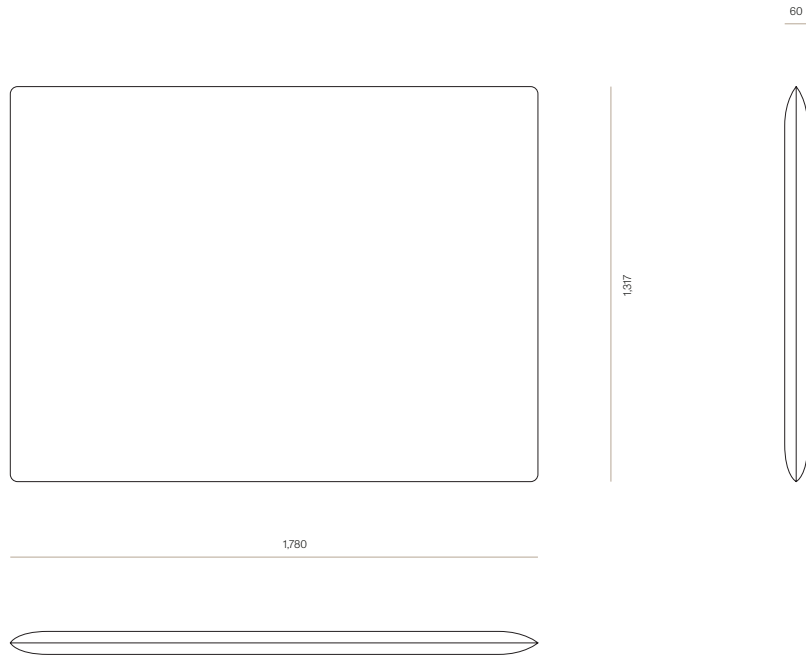

WOODWRIGHTS

THEO UPHOLSTERED HEADBOARD - KING

CODE 7893