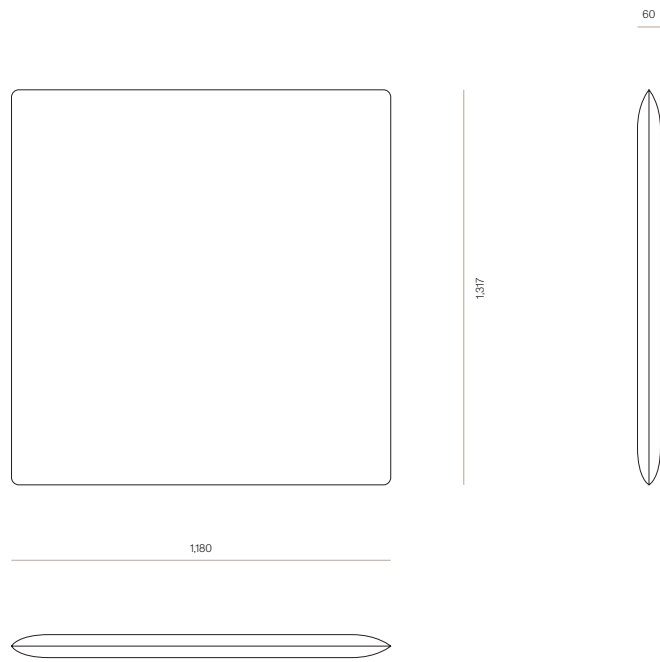

WOODWRIGHTS

THEO UPHOLSTERED HEADBOARD - KING SINGLE

CODE 7894