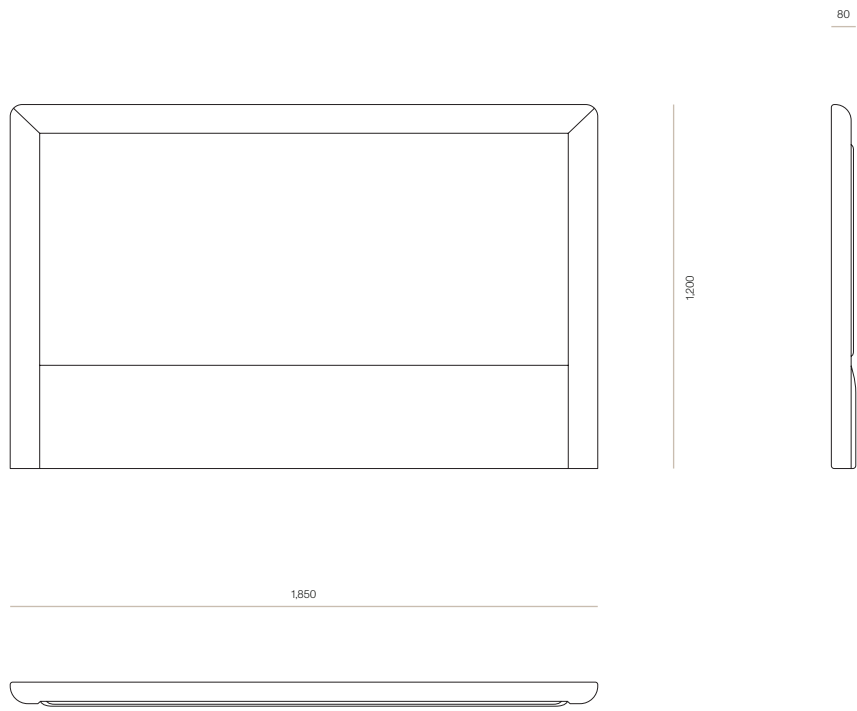

BEDROOM

Verso Headboard

A timeless headboard, Verso features a rounded border edge, offering plush comfort. Verso can be customised to suit your style and space.

DIMENSIONS

| | |
|-------------|---------------------|
| King Single | 1200H x 1140W x 80D |
| Queen | 1200H x 1600W x 80D |
| King | 1200H x 1850W x 80D |
| Super King | 1200H x 1900W x 80D |

SPECIFICATIONS

- Rounded border around edge with centre panel
- No piping around junction between border and centre panel
- Custom cutouts for power points, switches and/or lighting available upon request
- Option of split-batten fixing to wall, free-standing or slots for mounting to bed base
- Excludes installation

CODE

5088

WOODWRIGHTS

VERSO HEADBOARD - KING

CODE 6126

VERSO HEADBOARD - SUPER KING

CODE 6127