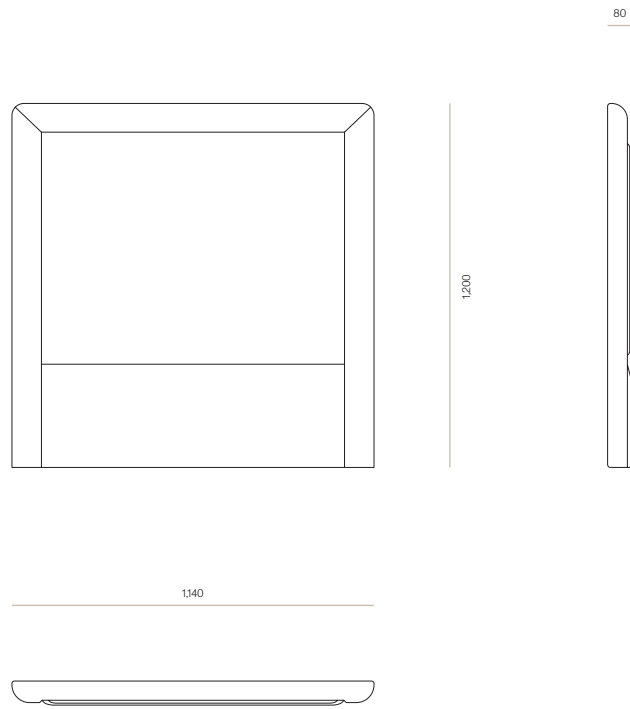

BEDROOM

Verso Headboard

A timeless headboard, Verso features a rounded border edge, offering plush comfort. Verso can be customised to suit your style and space.

DIMENSIONS

| | |
|-------------|---------------------|
| King Single | 1200H x 1140W x 80D |
| Queen | 1200H x 1600W x 80D |
| King | 1200H x 1850W x 80D |
| Super King | 1200H x 1900W x 80D |

SPECIFICATIONS

- Rounded border around edge with centre panel
- No piping around junction between border and centre panel
- Custom cutouts for power points, switches and/or lighting available upon request
- Option of split-batten fixing to wall, free-standing or slots for mounting to bed base
- Excludes installation

Made to order in New Zealand by Woodwrights

WOODWRIGHTS

Made to order in New Zealand by Woodwrights

WOODWRIGHTS

VERSO HEADBOARD - KING SINGLE

CODE

6125

VERSO HEADBOARD - QUEEN