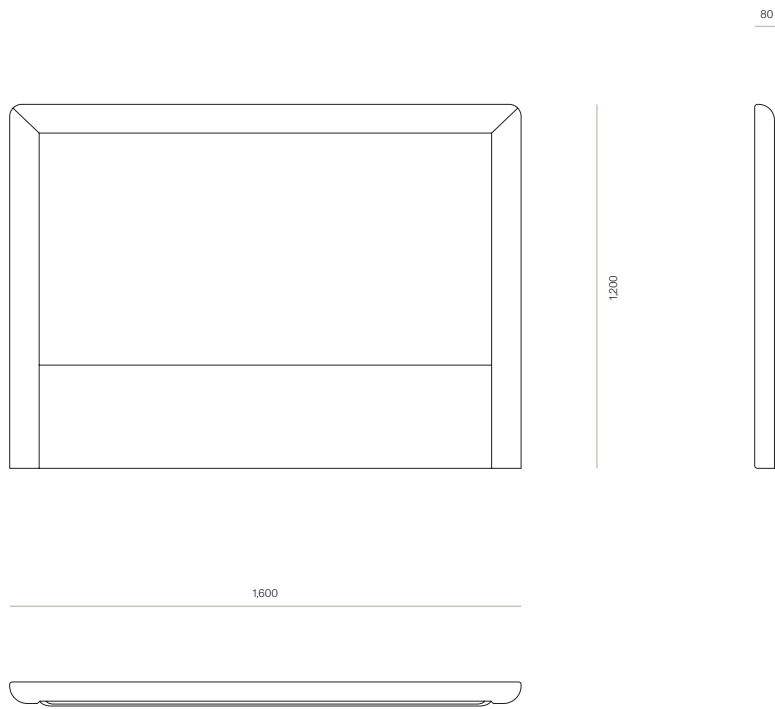

WOODWRIGHTS

VERSO HEADBOARD - KING SINGLE

CODE

6125

VERSO HEADBOARD - QUEEN

CODE

5088