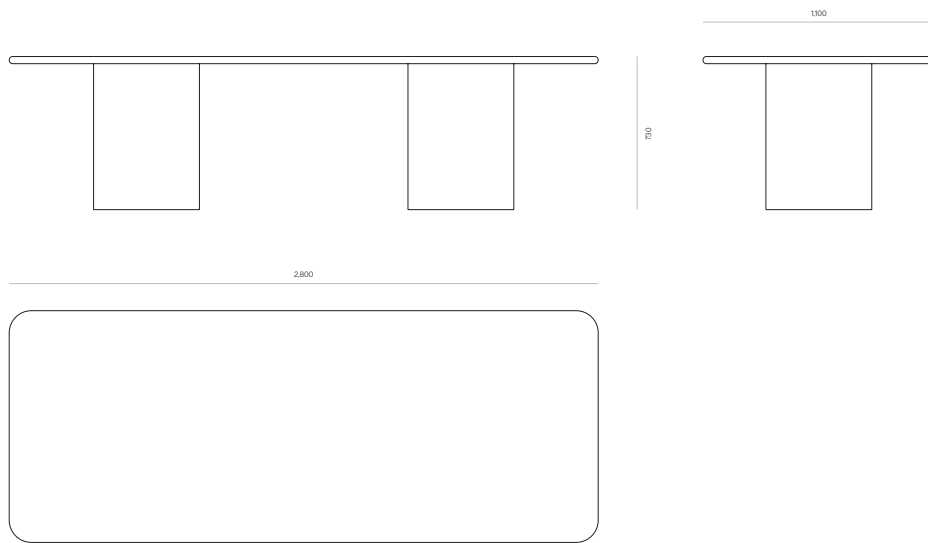

DINING

Abode Rectangle Dining Table

With an inviting silhouette, Abode features a distinctive dual square pedestal base with rounded corners. Abode is a rectangular, solid timber dining table suitable for a range of spaces.

DIMENSIONS

730H x 2600W x 1100D

730H x 2800W x 1100D

730H x 3000W x 1100D

SPECIFICATIONS

- Solid ash or oak timber
- Dual pedestal base design with radius edges
- 30mm solid timber top
- Ballnose profile around edge of top
- Polished in a durable matt 2-pack lacquer
- Fully assembled

WOODWRIGHTS

ABODE RECTANGLE DINING TABLE - 2600W

CODE 8161

ABODE RECTANGLE DINING TABLE - 2800W

CODE 8253

WOODWRIGHTS

ABODE RECTANGLE DINING TABLE - 3000W

CODE 8254