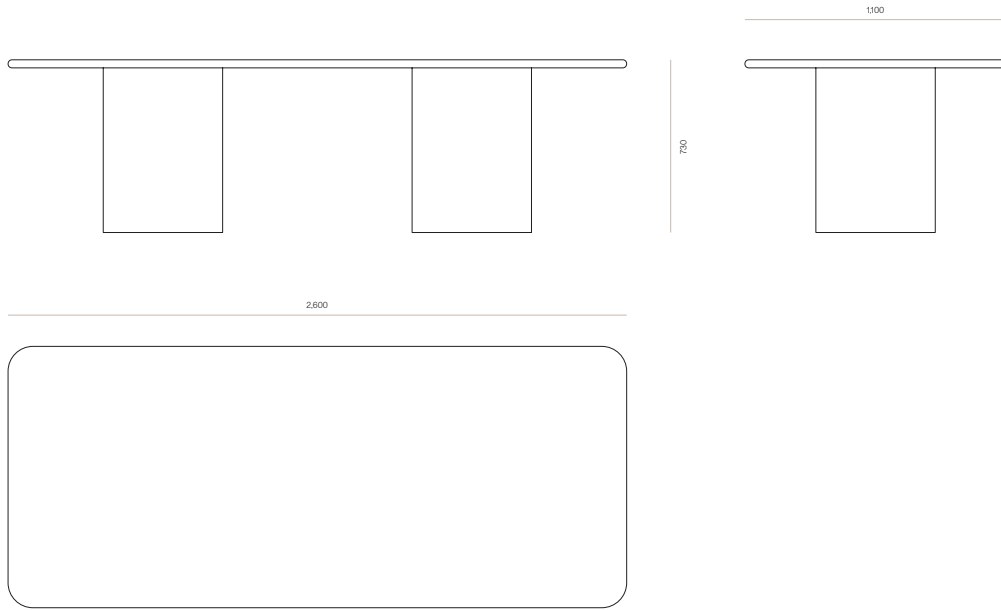

WOODWRIGHTS

ABODE RECTANGLE DINING TABLE - 2600W

CODE 8161